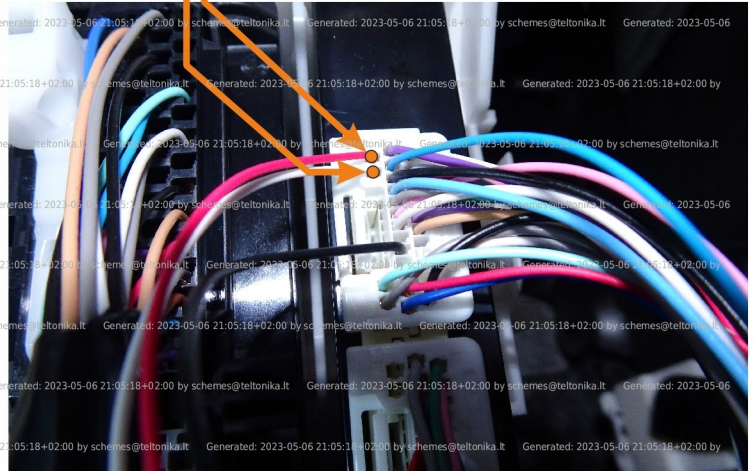

Brand, Model	Device: FMB140 LV-CAN	Year:	Rev.:
TOYOTA PRIUS (Hybrid)		2019→	14
Version: with and without Keyless System	program №: 13379 from: 2023-04-18		

Flags:

General parameters:

Attention: - parameter is not available using the contactless reader.

- Total mileage of the vehicle (dashboard)
- Vehicle mileage - (counted)
- Total fuel consumption - (counted)
- Fuel level (in percent)
- Engine speed (RPM)
- Engine temperature
- Vehicle speed
- Acceleration pedal position