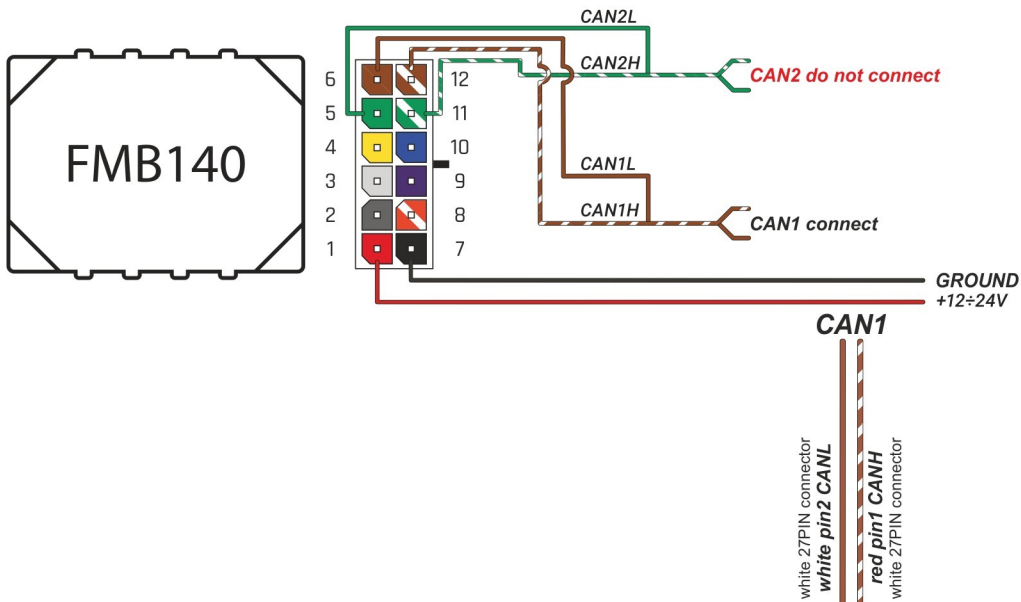

Brand, Model	Device: FMB140 LV-CAN	Year:	Rev.:
TOYOTA PRIUS (Hybrid)		2019→	14
Version: with and without Keyless System	program №: 13379 from: 2023-04-18		

Flags:

General parameters:

Attention: - parameter is not available using the contactless reader.

- Total mileage of the vehicle (dashboard)
- Vehicle mileage - (counted)
- Total fuel consumption - (counted)
- Fuel level (in percent)
- Engine speed (RPM)
- Engine temperature
- Vehicle speed
- Acceleration pedal position