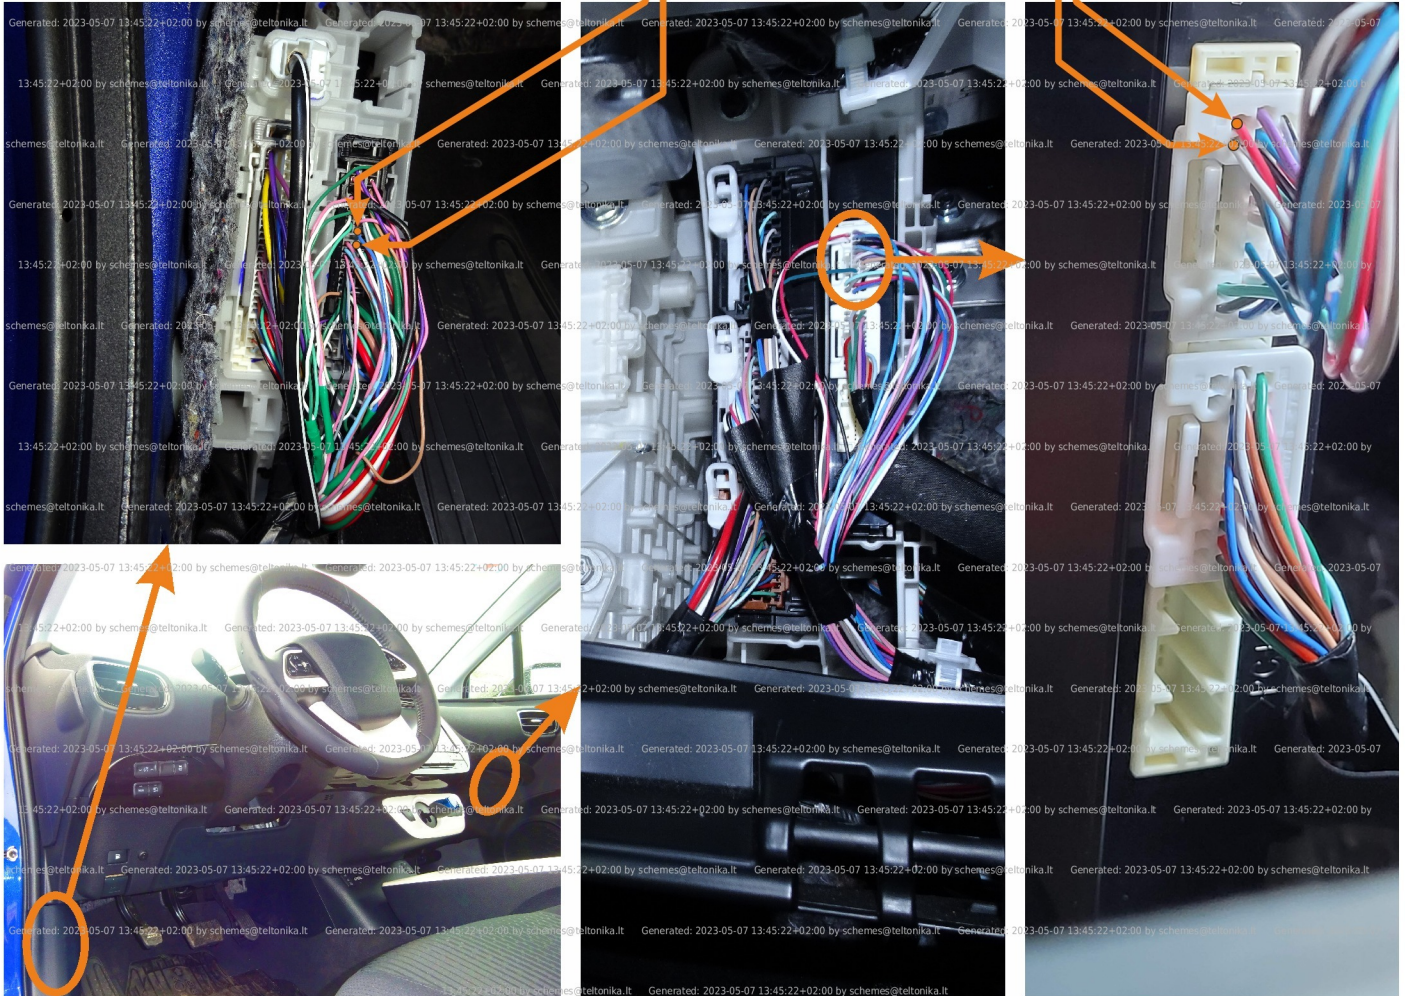

Brand, Model	Device: FMB140 LV-CAN	Year:	Rev.:
TOYOTA PRIUS (Hybrid)		2015→	12
Version: with Keyless System	program №: 11814 from: 2023-04-18		

Flags:

General parameters:

Attention: - parameter is not available using the contactless reader.

- Total mileage of the vehicle (dashboard)
- Vehicle mileage - (counted)
- Total fuel consumption - (counted)
- Fuel level (in percent)
- Engine speed (RPM)
- Engine temperature
- Vehicle speed
- Acceleration pedal position