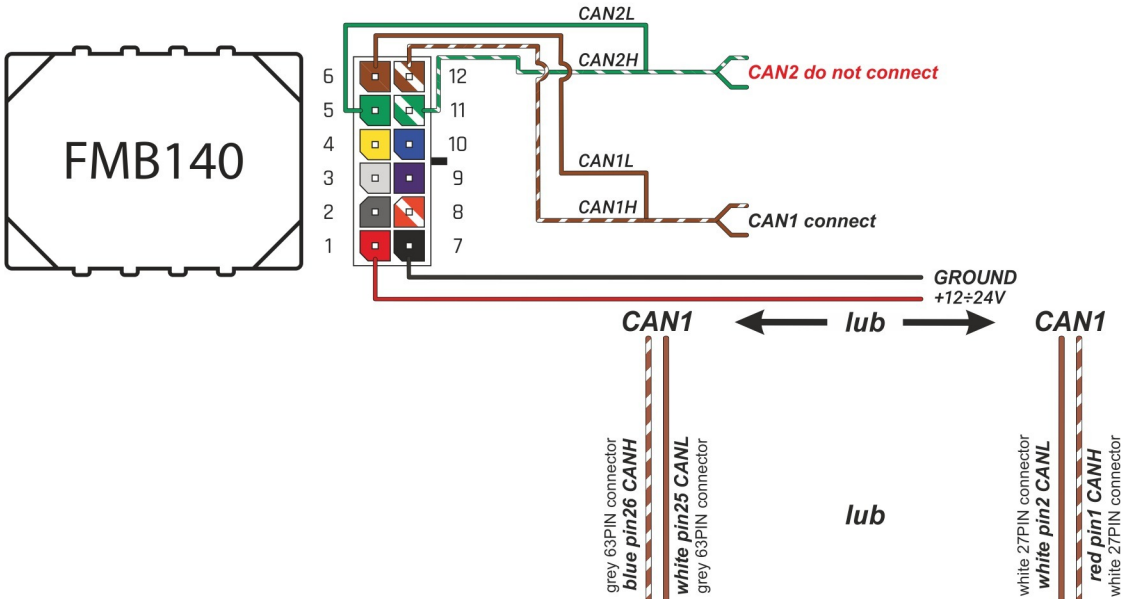

Brand, Model	Device: FMB140 LV-CAN	Year:	Rev.:
TOYOTA PRIUS (Hybrid)		2015→	12
Version: with Keyless System	program №: 11814 from: 2023-04-18		

Flags:

General parameters:

Attention: - parameter is not available using the contactless reader.

- Total mileage of the vehicle (dashboard)
- Vehicle mileage - (counted)
- Total fuel consumption - (counted)
- Fuel level (in percent)
- Engine speed (RPM)
- Engine temperature
- Vehicle speed
- Acceleration pedal position