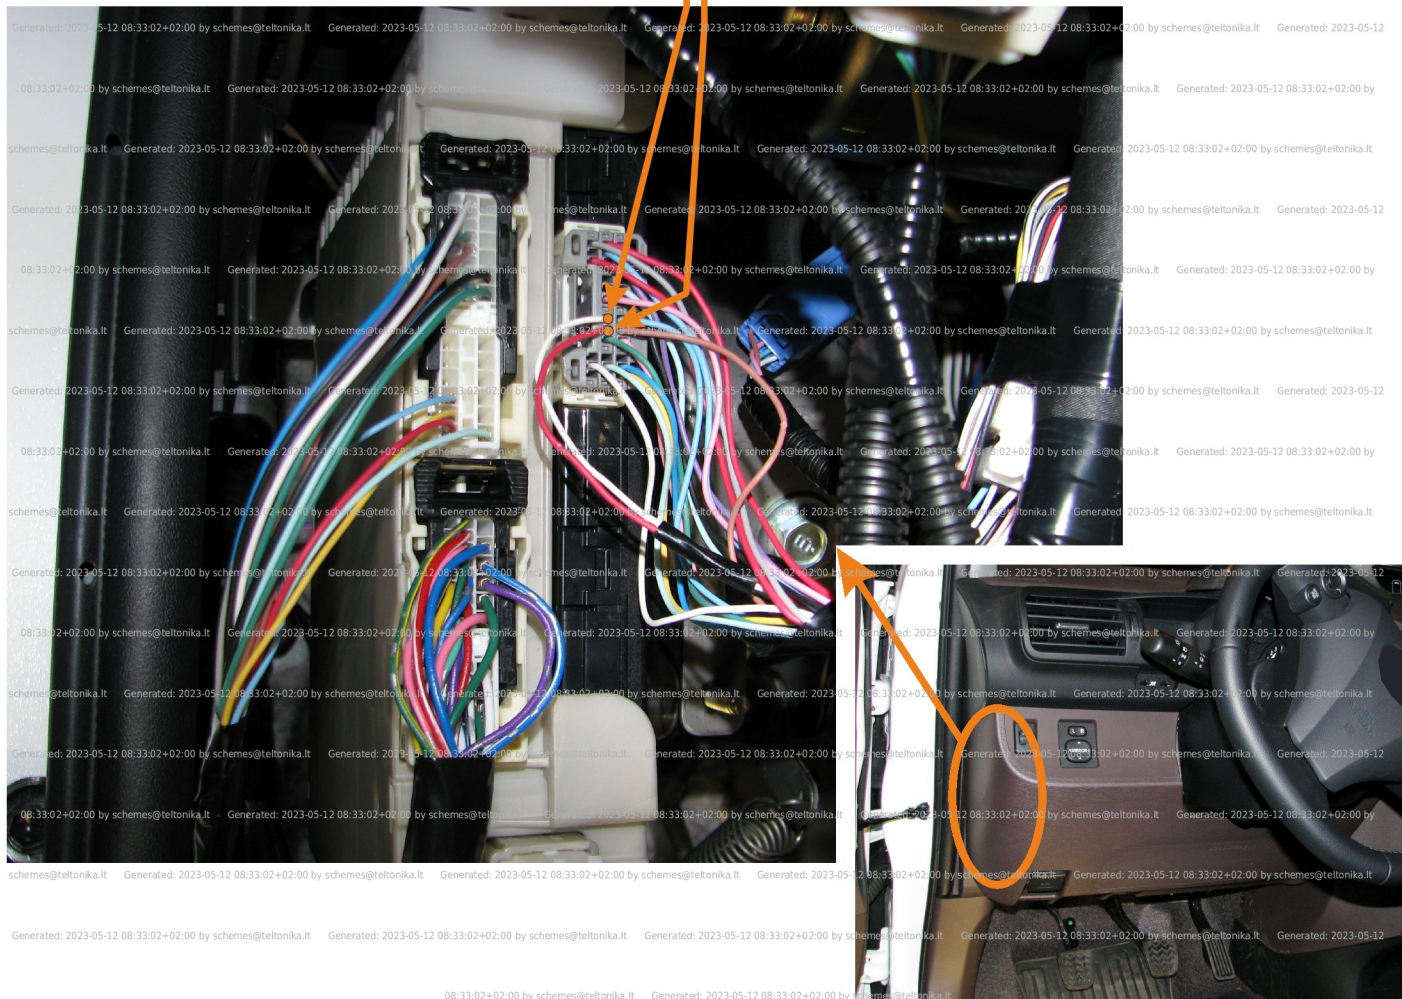

Brand, Model	Device: FMB140 LV-CAN	Year:	Rev.:
TOYOTA IQ		2009→	04
Version: with and without Keyless System		program №: 11138 from: 2017-09-01	

Flags:

General parameters:

Attention: - parameter is not available using the contactless reader.

- Total mileage of the vehicle (dashboard)
- Vehicle mileage - (counted)
- Total fuel consumption - (counted)
- Fuel level (in liters)
- Engine speed (RPM)
- Engine temperature
- Vehicle speed