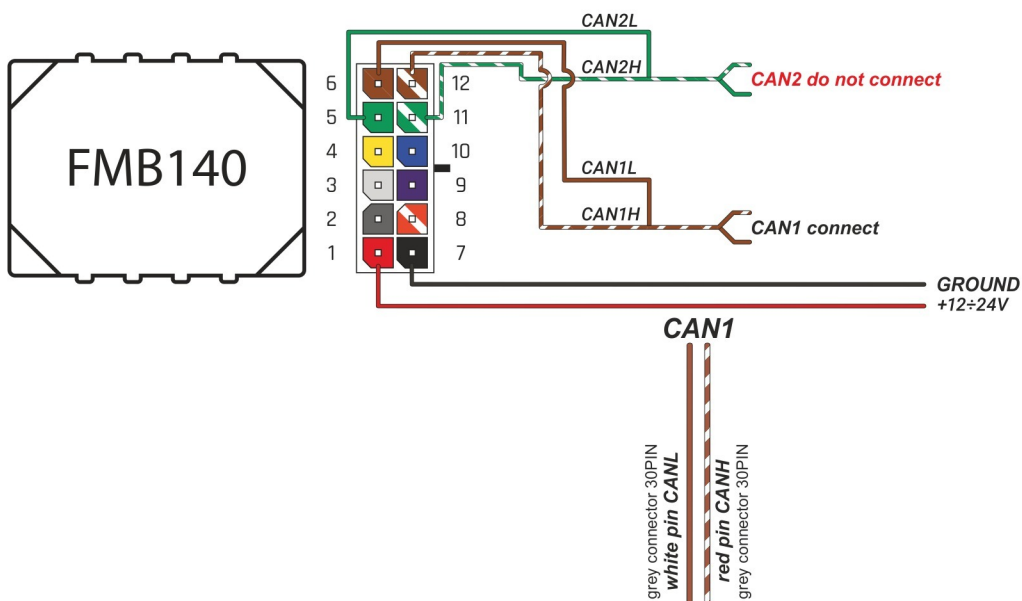

Brand, Model	Device: FMB140 LV-CAN	Year:	Rev.:
TOYOTA IQ		2009→	04
Version: with and without Keyless System		program №: 11138 from: 2017-09-01	

Flags:

General parameters:

Attention: - parameter is not available using the contactless reader.

- Total mileage of the vehicle (dashboard)
- Vehicle mileage - (counted)
- Total fuel consumption - (counted)
- Fuel level (in liters)
- Engine speed (RPM)
- Engine temperature
- Vehicle speed