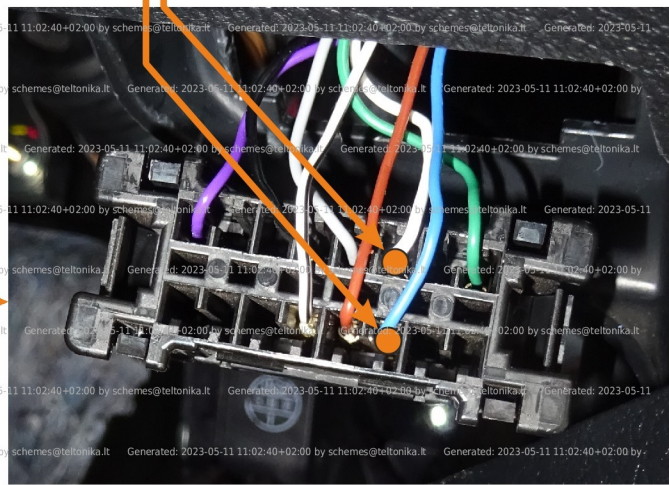

Brand, Model	Device: <b>FMB140 LV-CAN</b>	Year:	Rev.:
<b>TOYOTA INNOVA LUXURY (RHD)</b>		<b>2016→</b>	<b>04</b>
Version: <b>without Keyless System</b>	program №: <b>12513</b> from: <b>2021-09-29</b>		

## Flags:

Ignition

Front left door

Front right door

Rear left door

Rear right door

Trunk cover

## General parameters:

Attention:  - parameter is not available using the contactless reader.

- Total mileage of the vehicle (dashboard)
- Vehicle mileage - (counted)
- Total fuel consumption - (counted)
- Fuel level (in liters)
- Engine speed (RPM)
- Engine temperature
- Vehicle speed
- Acceleration pedal position