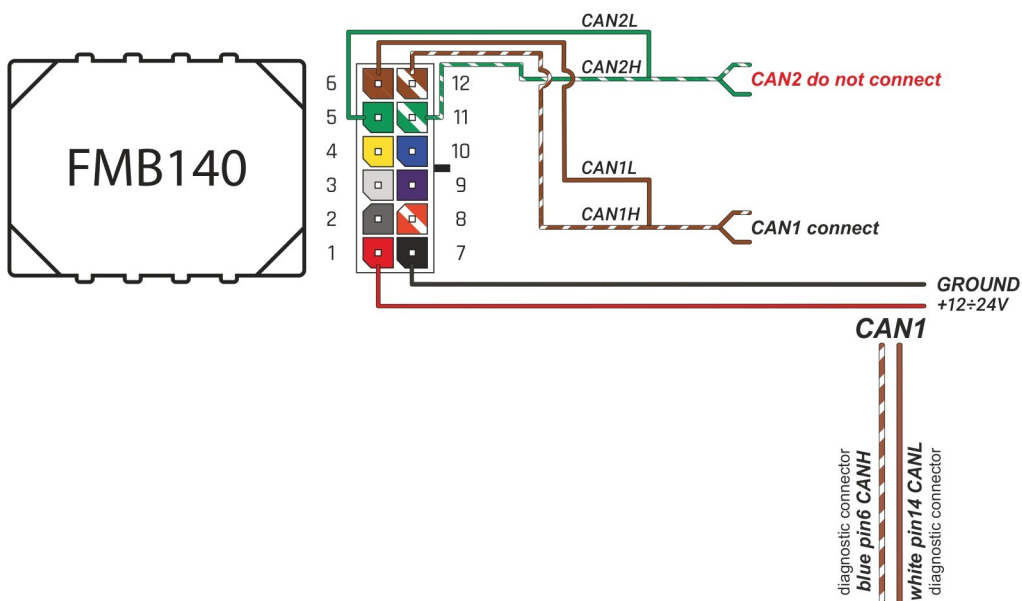

Brand, Model	Device: <b>FMB140 LV-CAN</b>	Year:	Rev.:
<b>TOYOTA INNOVA LUXURY (RHD)</b>		<b>2016→</b>	<b>04</b>
Version: <b>without Keyless System</b>	program №: <b>12513</b> from: <b>2021-09-29</b>		

## Flags:

Ignition

Front left door

Front right door

Rear left door

Rear right door

Trunk cover