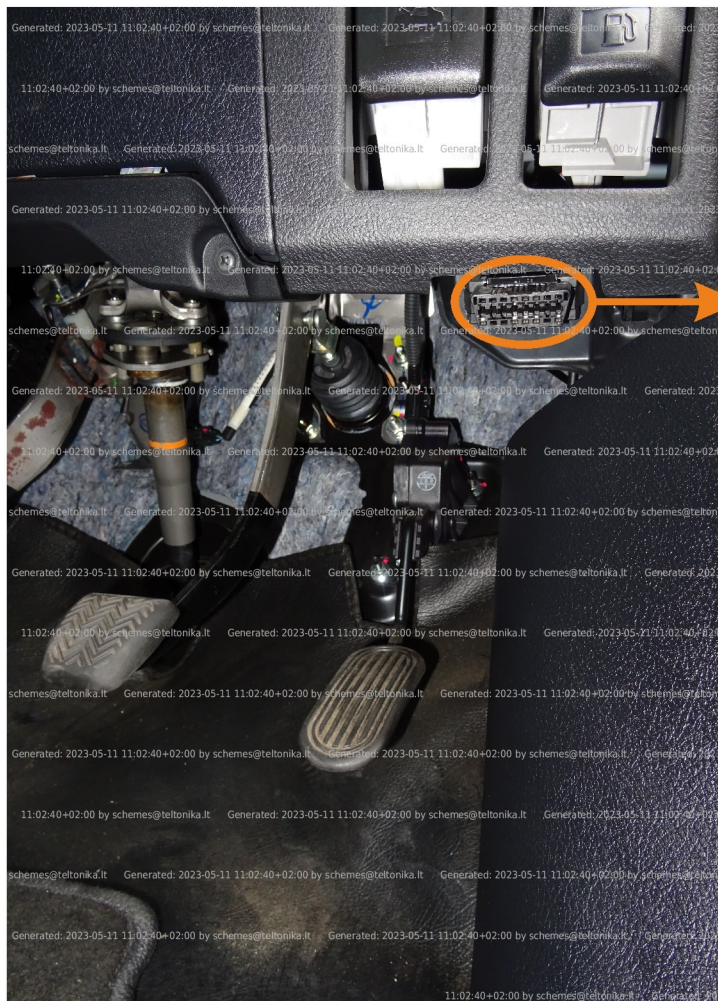

Brand, Model	Device: <b>FMB140 LV-CAN</b>	Year:	Rev.:
<b>TOYOTA INNOVA LUXURY (RHD)</b>		<b>2016→</b>	<b>04</b>
Version: <b>without Keyless System</b>	program №: <b>12513</b> from: <b>2021-09-29</b>		

## Flags:

Ignition

Front left door

Front right door

Rear left door

Rear right door

Trunk cover

## General parameters:

Attention:  - parameter is not available using the contactless reader.

- Total mileage of the vehicle (dashboard)
- Vehicle mileage - (counted)
- Total fuel consumption - (counted)
- Fuel level (in liters)
- Engine speed (RPM)
- Engine temperature
- Vehicle speed
- Acceleration pedal position