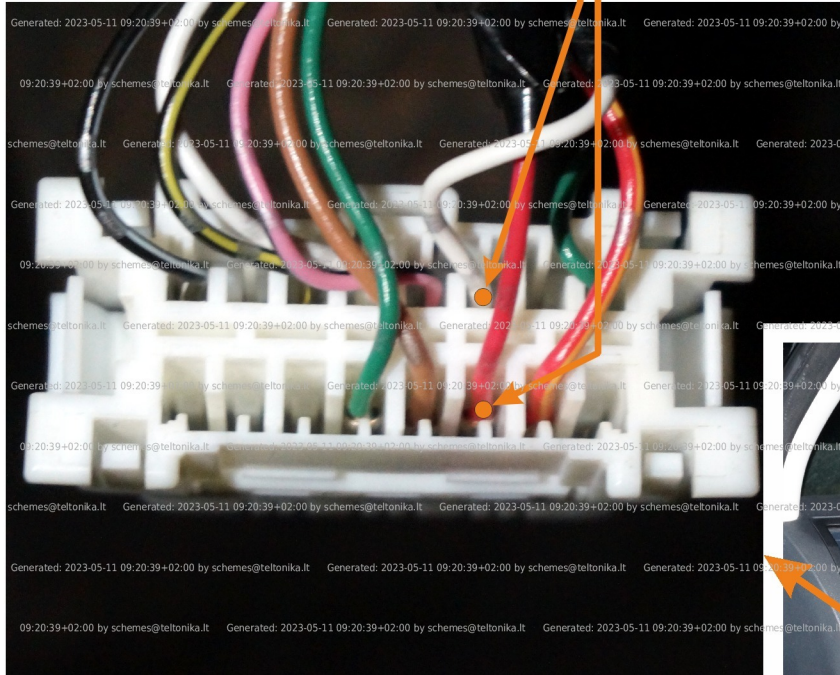

Brand, Model	Device: FMB140 LV-CAN	Year:	Rev.:
TOYOTA HILUX (VII) (ThailandMarket) (Automatic-transmission)		2015→	04
Version: (automatic transmission)		program №: 12621 from: 2019-03-11	

Flags:

General parameters:

Attention: - parameter is not available using the contactless reader.

- | | | |
|--|-------------------------------|---|
| <input type="checkbox"/> ● Vehicle mileage - (counted) | ● Engine speed (RPM) | <input type="checkbox"/> ● Engine temperature |
| <input type="checkbox"/> ● Vehicle speed | ● Acceleration pedal position | |