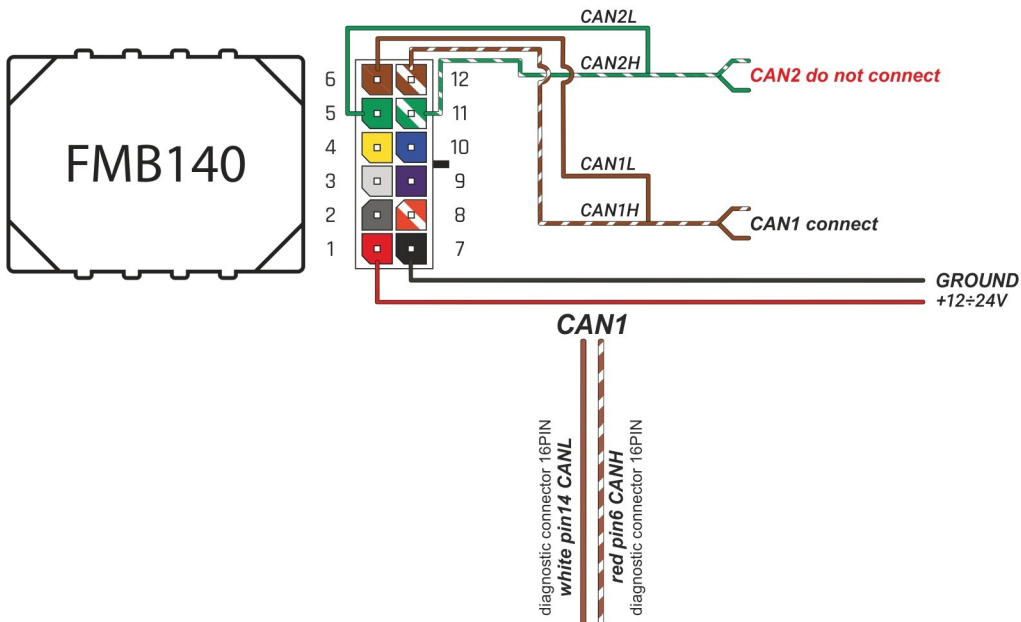

Brand, Model	Device: FMB140 LV-CAN	Year:	Rev.:
TOYOTA HILUX (VII) (ThailandMarket) (Automatic-transmission)		2015→	04
Version: (automatic transmission)		program №: 12621 from: 2019-03-11	

Flags:

General parameters:

Attention: - parameter is not available using the contactless reader.

- | | | |
|--|-------------------------------|---|
| <input type="checkbox"/> ● Vehicle mileage - (counted) | ● Engine speed (RPM) | <input type="checkbox"/> ● Engine temperature |
| <input type="checkbox"/> ● Vehicle speed | ● Acceleration pedal position | |