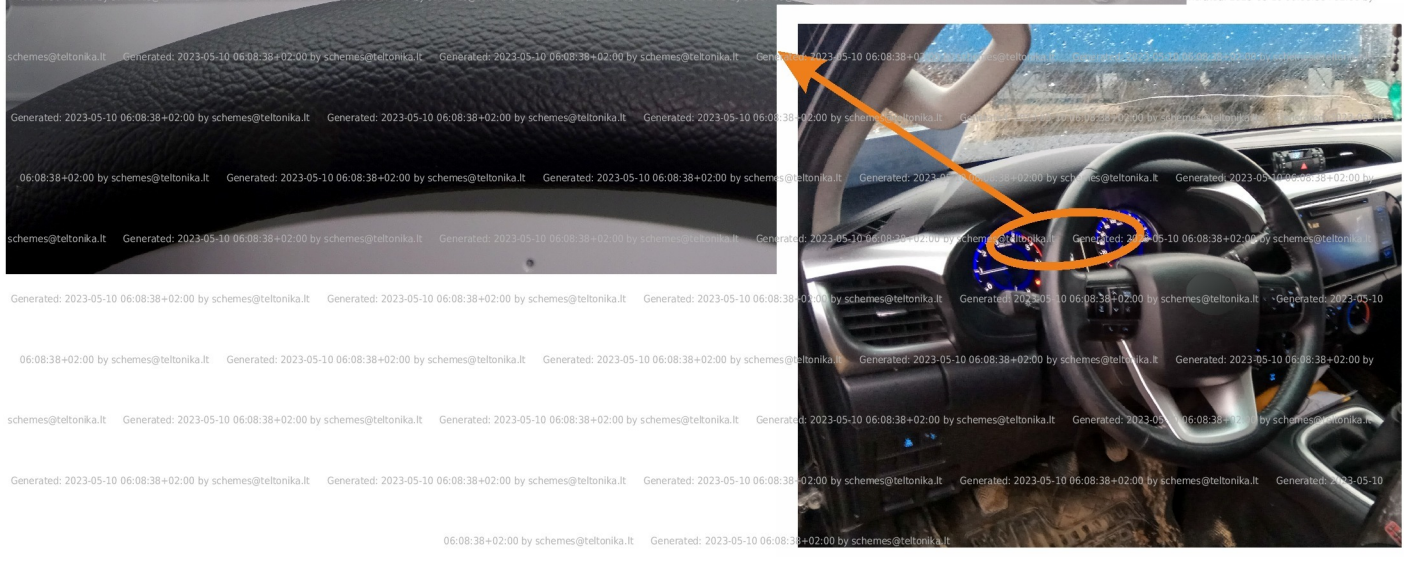

Brand, Model	Device: FMB140 LV-CAN	Year:	Rev.:
TOYOTA HILUX (VIII)		2015→	05
Version: without Keyless System	program №: 12371 from: 2022-04-25		

CAN1
 white connector 40PIN
 light/blue pin36 CANH
 white pin35 CANL
 white connector 40PIN

Flags:

General parameters:

Attention: - parameter is not available using the contactless reader.

- Total mileage of the vehicle (dashboard)
- Vehicle mileage - (counted)
- Total fuel consumption - (counted)
- Fuel level (in liters)
- Engine speed (RPM)
- Engine temperature
- Vehicle speed
- Acceleration pedal position