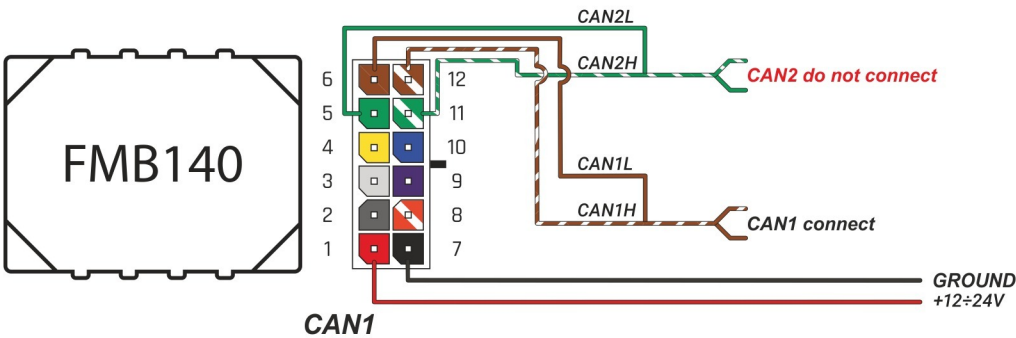

Brand, Model	Device: FMB140 LV-CAN	Year:	Rev.:
TOYOTA HILUX (VIII)		2015→	05
Version: without Keyless System	program №: 12371 from: 2022-04-25		

CAN1
 white connector 40PIN
 light/blue pin36 CANH
 white pin35 CANL
 white connector 40PIN

Flags:

General parameters:

Attention: - parameter is not available using the contactless reader.

- Total mileage of the vehicle (dashboard)
- Vehicle mileage - (counted)
- Total fuel consumption - (counted)
- Fuel level (in liters)
- Engine speed (RPM)
- Engine temperature
- Vehicle speed
- Acceleration pedal position