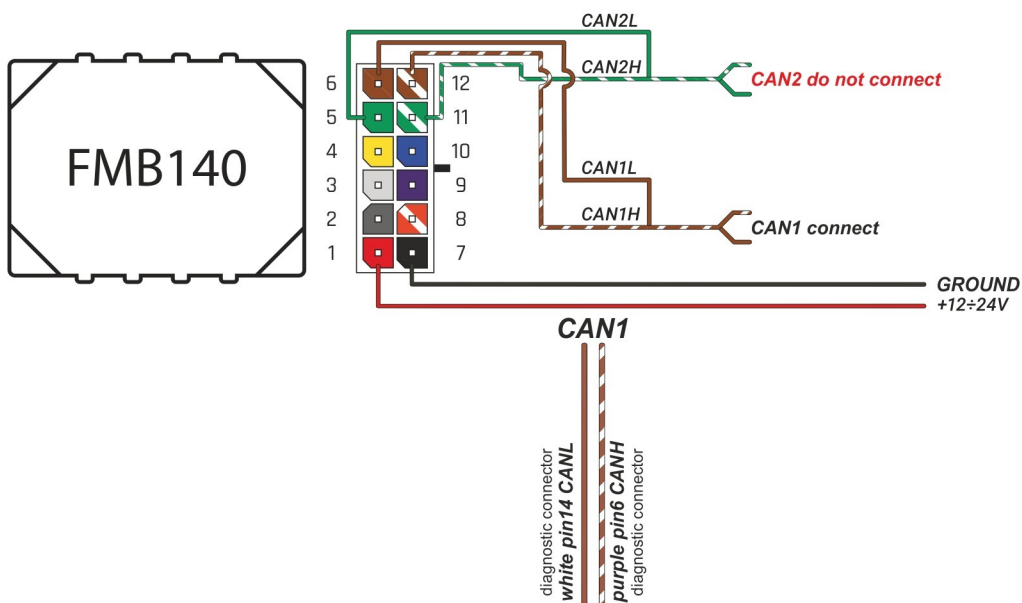

Brand, Model	Device: FMB140 LV-CAN	Year:	Rev.:
TOYOTA HIGHLANDER		2014→	04
Version: with and without Keyless System		program №: 11486 from: 2023-04-18	

Generated: 2023-05-12 21:03:27+02:00 by schemes@teltonika.lt

Flags:

General parameters:

Attention: - parameter is not available using the contactless reader.

- Total mileage of the vehicle (dashboard)
- Vehicle mileage - (counted)
- Total fuel consumption - (counted)
- Fuel level (in liters)
- Engine speed (RPM)
- Engine temperature
- Vehicle speed