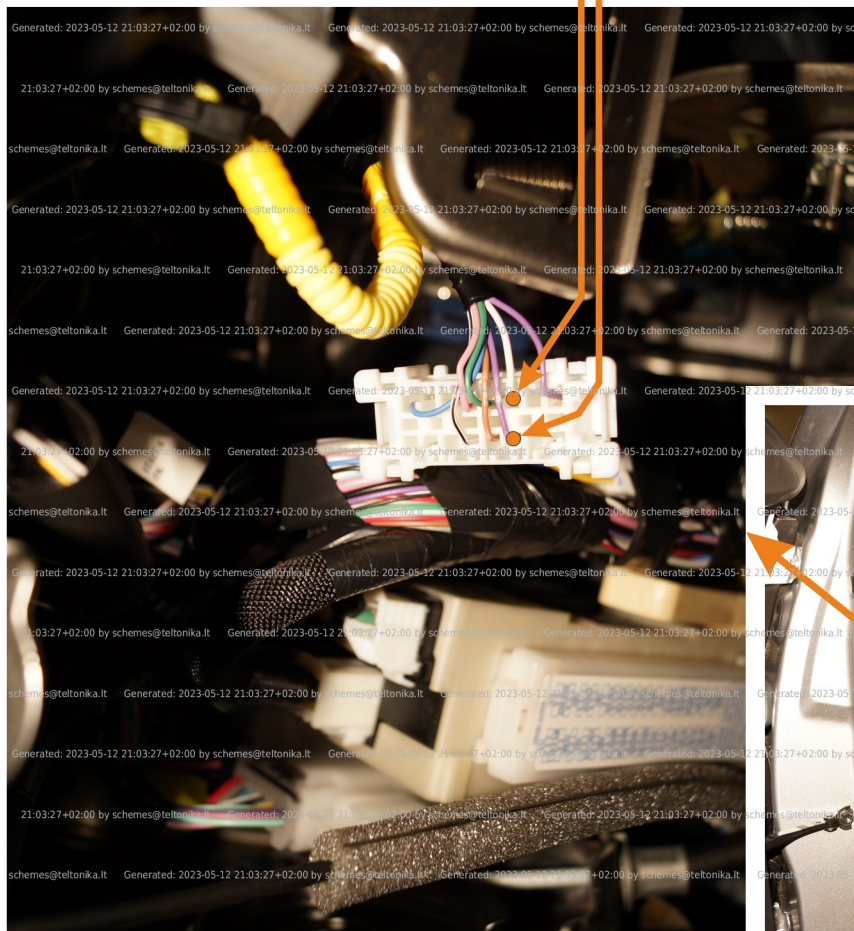

Brand, Model	Device: FMB140 LV-CAN	Year:	Rev.:
TOYOTA HIGHLANDER		2014→	04
Version: with and without Keyless System		program №: 11486 from: 2023-04-18	

Generated: 2023-05-12 21:03:27+02:00 by schemes@teltonika.lt

Flags:

General parameters:

Attention: - parameter is not available using the contactless reader.

- Total mileage of the vehicle (dashboard)
- Vehicle mileage - (counted)
- Total fuel consumption - (counted)
- Fuel level (in liters)
- Engine speed (RPM)
- Engine temperature
- Vehicle speed