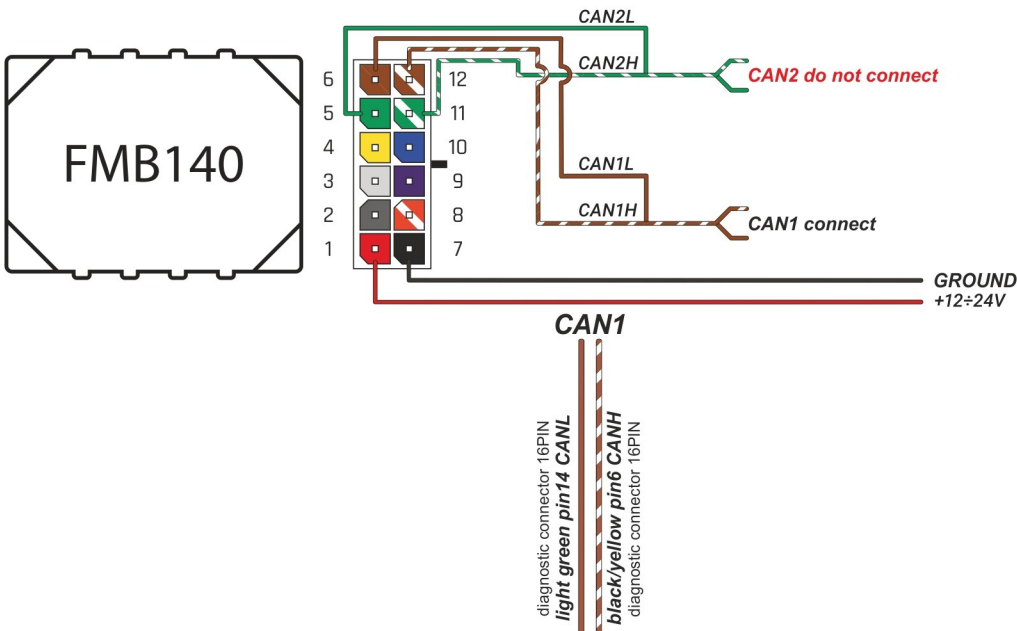

Brand, Model	Device: FMB140 LV-CAN	Year:	Rev.:
TOYOTA GT 86		2012→	04
Version: with and without Keyless System		program №: 11392 from: 2017-09-01	

Flags:

Ignition

Front left door

Front right door

Trunk cover

General parameters:

Attention: - parameter is not available using the contactless reader.

- Vehicle mileage - (counted)
- Total fuel consumption - (counted)
- Fuel level (in liters)
- Engine speed (RPM)
- Engine temperature
- Vehicle speed
- Acceleration pedal position