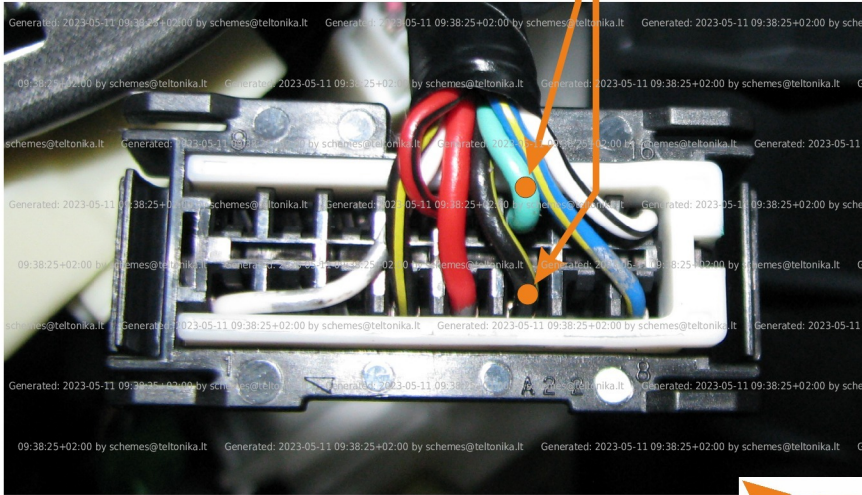

Brand, Model	Device: FMB140 LV-CAN	Year:	Rev.:
TOYOTA GT 86		2012→	04
Version: with and without Keyless System		program №: 11392 from: 2017-09-01	

Flags:

Ignition

Front left door

Front right door

Trunk cover

General parameters:

Attention: - parameter is not available using the contactless reader.

- Vehicle mileage - (counted)
- Total fuel consumption - (counted)
- Fuel level (in liters)
- Engine speed (RPM)
- Engine temperature
- Vehicle speed
- Acceleration pedal position