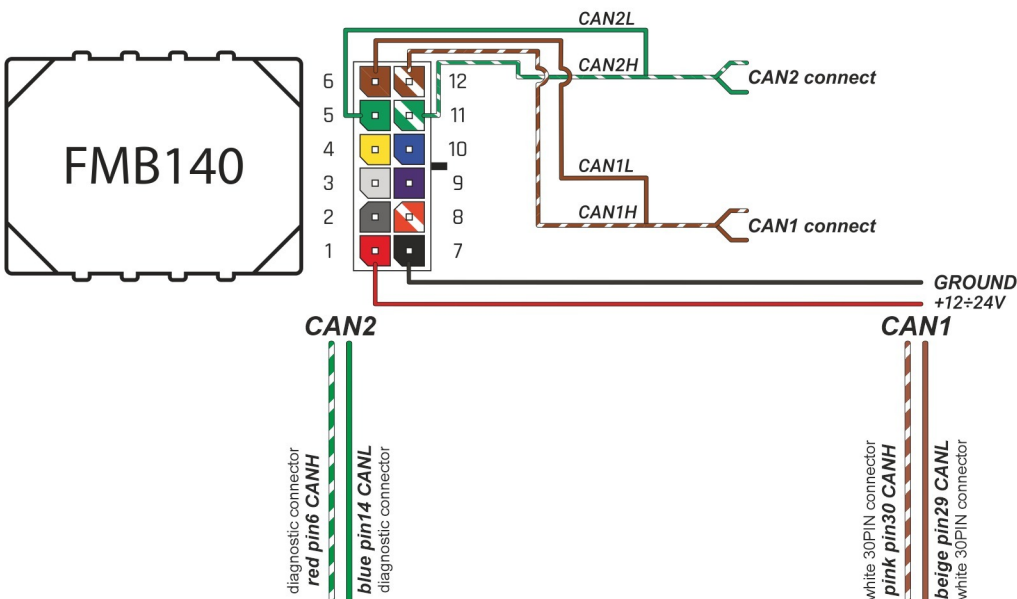

Brand, Model	Device: <b>FMB140 LV-CAN</b>	Year:	Rev.:
<b>TOYOTA GR86</b>		<b>2021→</b>	<b>11</b>
Version: <b>with and without Keyless System</b>		program №: <b>14737</b> from: <b>2023-06-06</b>	

## General parameters:

Attention:  - parameter is not available using the contactless reader.

- Total mileage of the vehicle (dashboard)
- Vehicle mileage - (counted)
- Total fuel consumption - (counted)
- Fuel level (in liters)
- Engine speed (RPM)
- Engine temperature
- Vehicle speed
- Acceleration pedal position