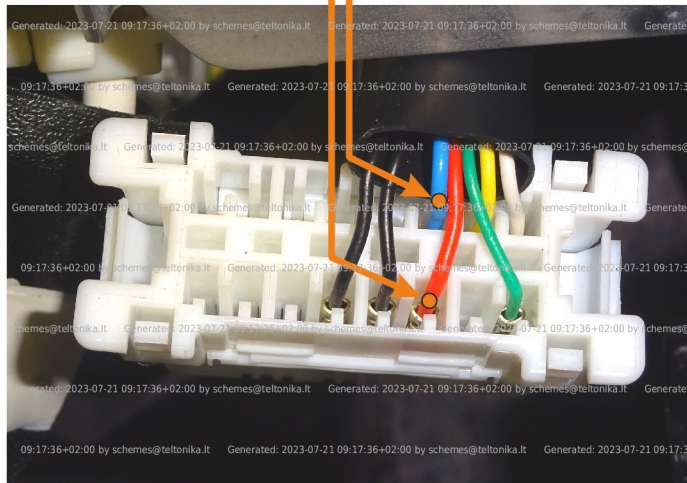

Brand, Model	Device: <b>FMB140 LV-CAN</b>	Year:	Rev.:
<b>TOYOTA GR86</b>		<b>2021→</b>	<b>11</b>
Version: <b>with and without Keyless System</b>		program №: <b>14737</b> from: <b>2023-06-06</b>	