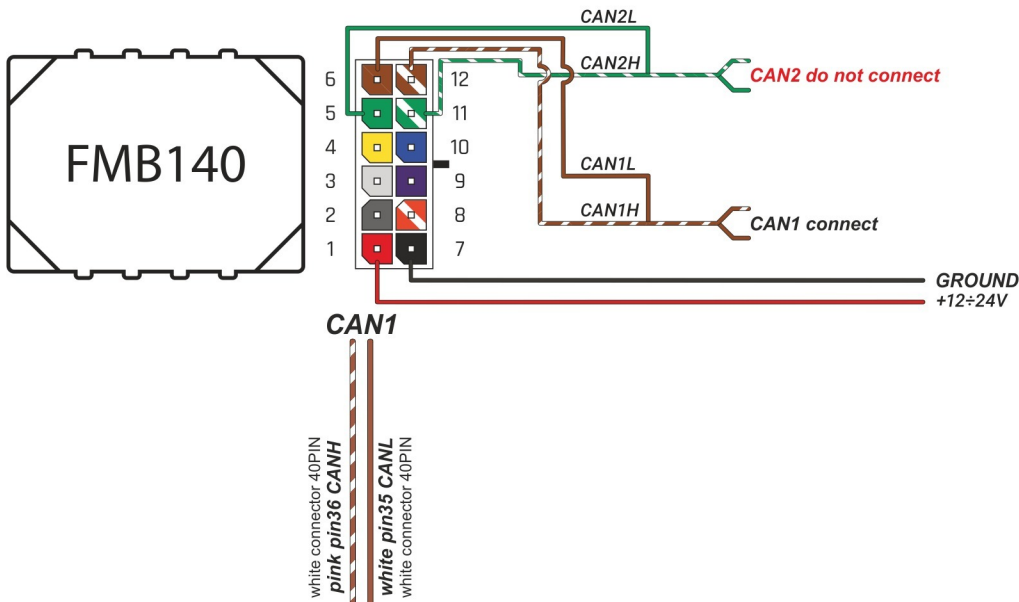

Brand, Model	Device: <b>FMB140 LV-CAN</b>	Year:	Rev.:
<b>TOYOTA FORTUNER</b>		<b>2015→</b>	<b>03</b>
Version: <b>without Keyless System</b>	program №: <b>12166</b> from: <b>2021-09-29</b>		

## Flags:

Ignition

Front left door

Front right door

Rear left door

Rear right door

Trunk cover

## General parameters:

Attention:  - parameter is not available using the contactless reader.

- Total mileage of the vehicle (dashboard)
- Vehicle mileage - (counted)
- Total fuel consumption - (counted)
- Fuel level (in liters)
- Engine speed (RPM)
- Engine temperature
- Vehicle speed
- Acceleration pedal position