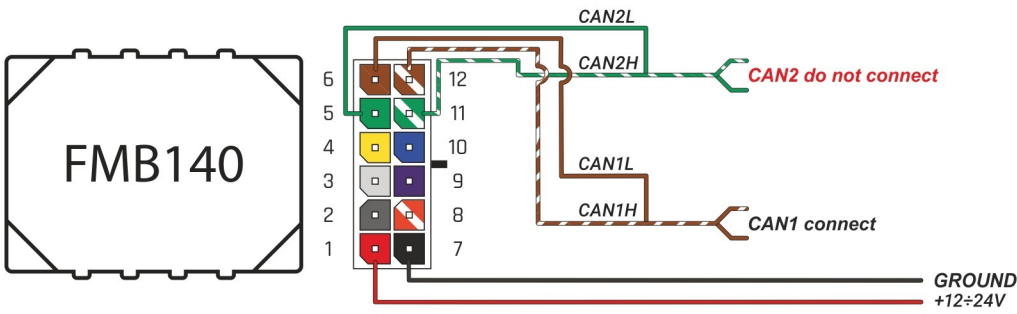

Brand, Model	Device: FMB140 LV-CAN	Year:	Rev.:
TOYOTA COROLLA (Hybrid) (Keyless)		2023→	10
Version: with and without Keyless System		program №: 14658 from: 2023-03-31	

CAN1
 white 34PIN connector
 white pin29 CANL
 green pin30 CANH
 white 34PIN connector

Flags:

General parameters:

- Total mileage of the vehicle (dashboard)
- Vehicle mileage - (counted)
- Total fuel consumption - (counted)
- Fuel level (in liters)
- Engine speed (RPM)
- Engine temperature
- Vehicle speed
- Acceleration pedal position