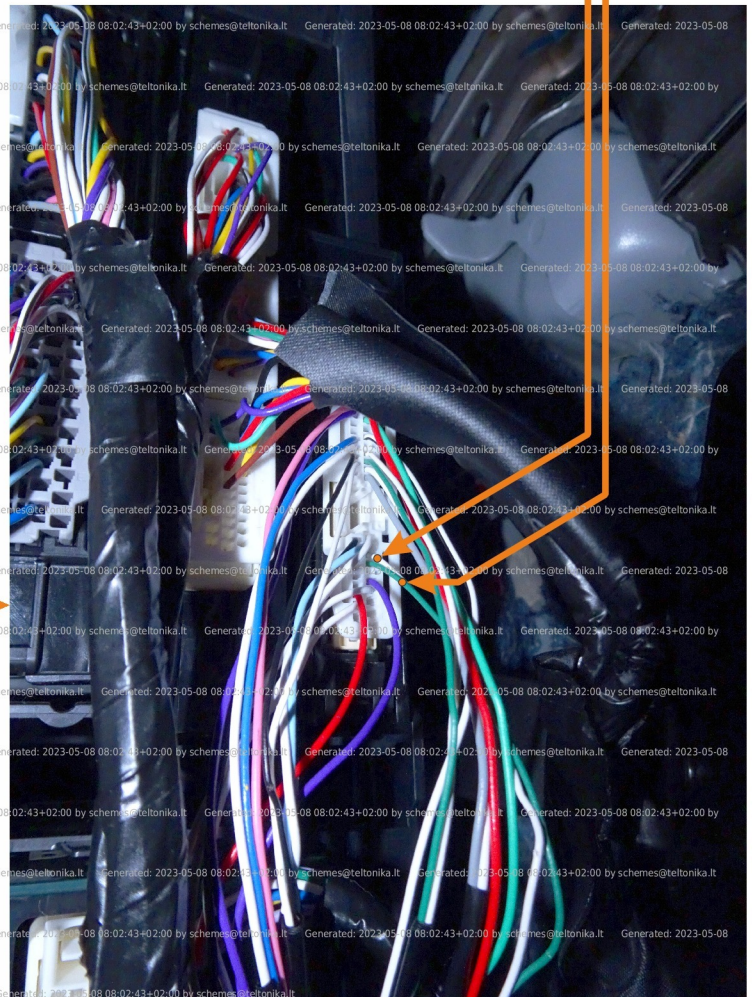

Brand, Model	Device: FMB140 LV-CAN	Year:	Rev.:
TOYOTA COROLLA (Hybrid) (Keyless)		2023→	10
Version: with and without Keyless System		program №: 14658 from: 2023-03-31	

CAN1
 white 34PIN connector
 white pin29 CANL
 green pin30 CANH
 white 34PIN connector

Flags:

General parameters:

- Total mileage of the vehicle (dashboard)
- Vehicle mileage - (counted)
- Total fuel consumption - (counted)
- Fuel level (in liters)
- Engine speed (RPM)
- Engine temperature
- Vehicle speed
- Acceleration pedal position