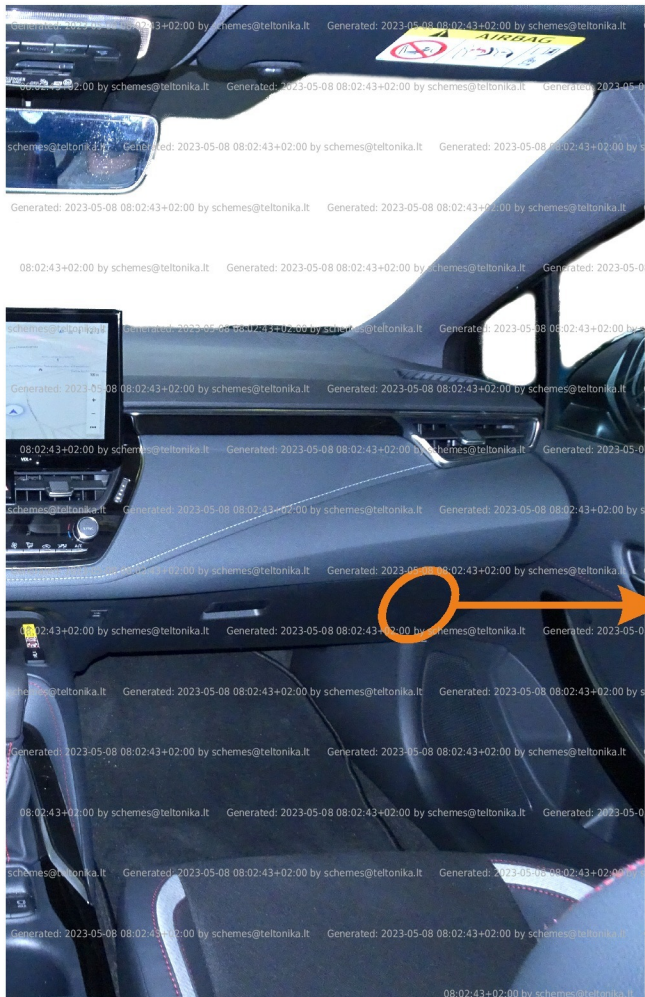

Brand, Model	Device: FMB140 LV-CAN	Year:	Rev.:
TOYOTA COROLLA (Hybrid) (Keyless)		2023→	10
Version: with and without Keyless System		program №: 14658 from: 2023-03-31	

CAN1
 white 34PIN connector
 white pin29 CANL
 green pin30 CANH
 white 34PIN connector

Flags:

General parameters:

- Total mileage of the vehicle (dashboard)
- Vehicle mileage - (counted)
- Total fuel consumption - (counted)
- Fuel level (in liters)
- Engine speed (RPM)
- Engine temperature
- Vehicle speed
- Acceleration pedal position