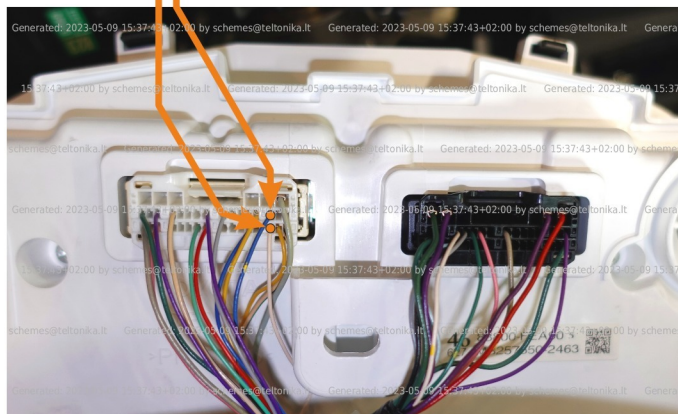

Brand, Model	Device: FMB140 LV-CAN	Year:	Rev.:
TOYOTA COROLLA		2019→	06
Version: with and without Keyless System		program №: 13541 from: 2023-04-18	

CAN1
 white 38PIN connector
 white pin25 CANL
 blue pin9 CANH
 white 38PIN connector

Flags:

Ignition

Front left door

Front right door

Rear left door

Rear right door

Trunk cover

General parameters:

- Total mileage of the vehicle (dashboard)
- Vehicle mileage - (counted)
- Total fuel consumption - (counted)
- Fuel level (in liters)
- Engine speed (RPM)
- Engine temperature
- Vehicle speed
- Acceleration pedal position