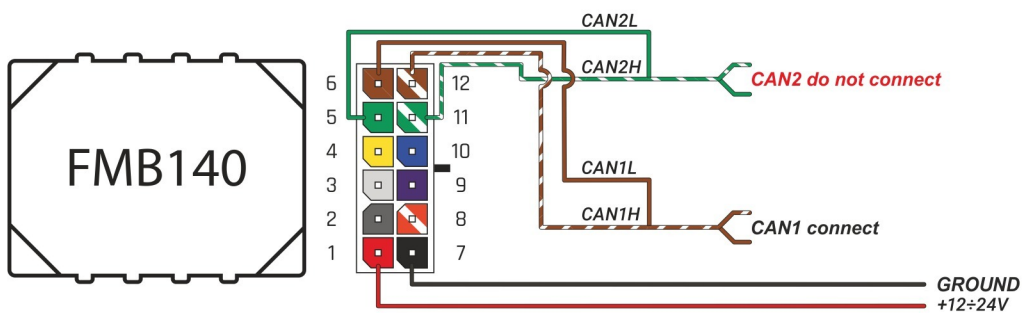

Brand, Model	Device: FMB140 LV-CAN	Year:	Rev.:
TOYOTA COROLLA		2019→	06
Version: with and without Keyless System		program №: 13541 from: 2023-04-18	

CAN1
 white 38PIN connector
 white pin25 CANL
 blue pin9 CANH
 white 38PIN connector

Flags:

Ignition

Front left door

Front right door

Rear left door

Rear right door

Trunk cover

General parameters: