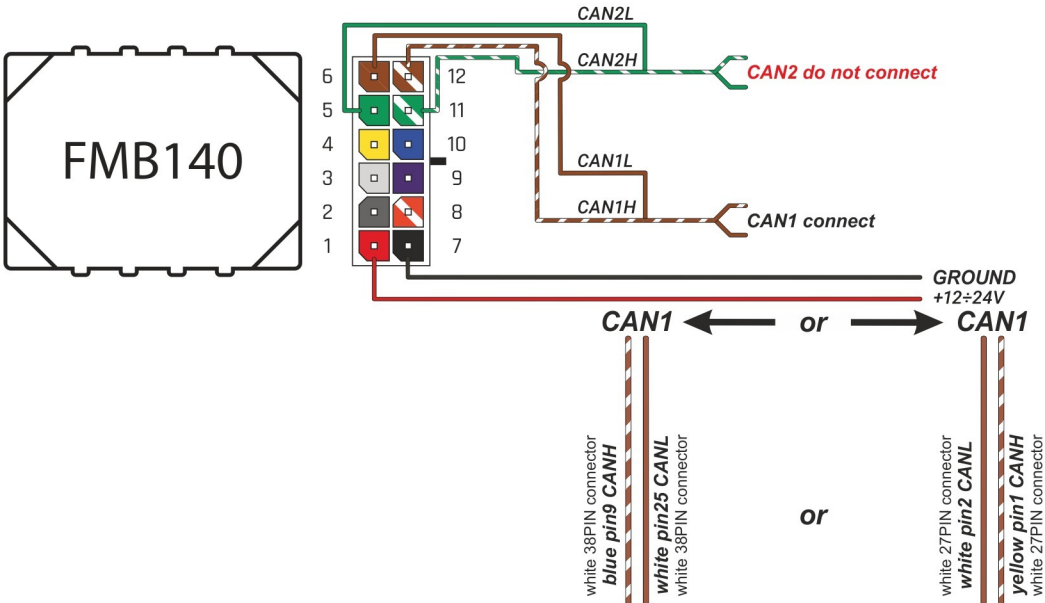

Brand, Model	Device: FMB140 LV-CAN	Year:	Rev.:
TOYOTA COROLLA (Hybrid)		2019→	13
Version: with Keyless System	program №: 12933 from: 2023-04-18		

Flags:

General parameters:

- Total mileage of the vehicle (dashboard)
- Fuel level (in liters)
- Vehicle speed
- Vehicle mileage - (counted)
- Engine speed (RPM)
- Acceleration pedal position
- Total fuel consumption - (counted)
- Engine temperature