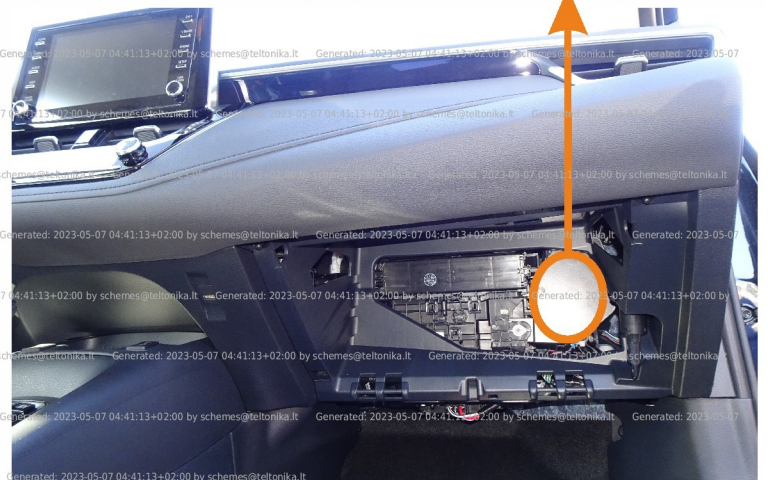

Brand, Model	Device: FMB140 LV-CAN	Year:	Rev.:
TOYOTA COROLLA (Hybrid)		2019→	13
Version: with Keyless System	program №: 12933 from: 2023-04-18		

Flags:

General parameters:

- Total mileage of the vehicle (dashboard)
- Fuel level (in liters)
- Vehicle speed
- Vehicle mileage - (counted)
- Engine speed (RPM)
- Acceleration pedal position
- Total fuel consumption - (counted)
- Engine temperature