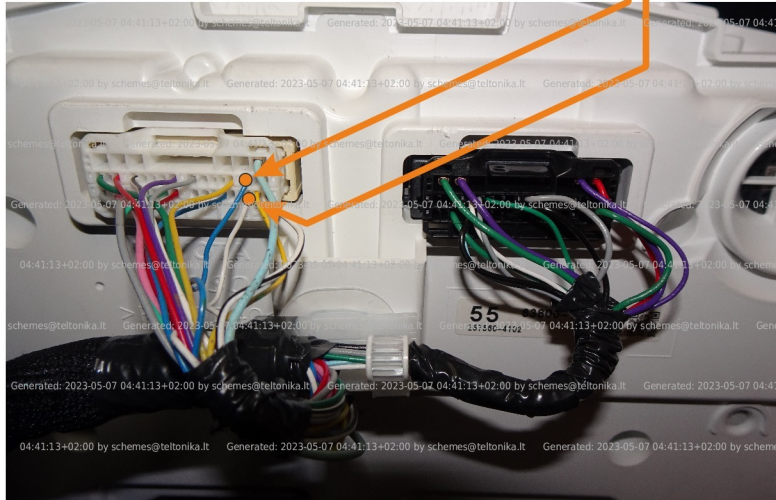

Brand, Model	Device: FMB140 LV-CAN	Year:	Rev.:
TOYOTA COROLLA (Hybrid)		2019→	13
Version: with Keyless System	program №: 12933 from: 2023-04-18		

Flags:

General parameters:

- Total mileage of the vehicle (dashboard)
- Fuel level (in liters)
- Vehicle speed
- Vehicle mileage - (counted)
- Engine speed (RPM)
- Acceleration pedal position
- Total fuel consumption - (counted)
- Engine temperature