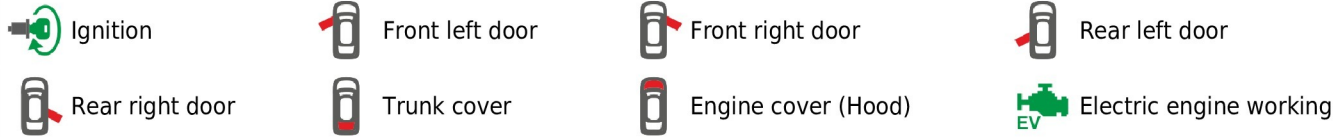

Brand, Model	Device: FMB140 LV-CAN	Year:	Rev.:
TOYOTA COROLLA (Hybrid)		2019→	13
Version: with Keyless System	program №: 12933 from: 2023-04-18		

Flags:

General parameters:

- Total mileage of the vehicle (dashboard)
- Fuel level (in liters)
- Vehicle speed
- Vehicle mileage - (counted)
- Engine speed (RPM)
- Acceleration pedal position
- Total fuel consumption - (counted)
- Engine temperature