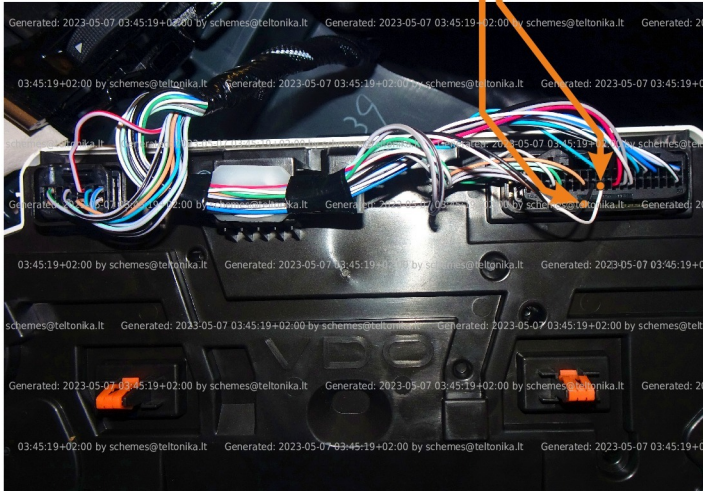

Brand, Model	Device: FMB140 LV-CAN	Year:	Rev.:
TOYOTA CAMRY (Hybrid)		2021→	13
Version: with Keyless System	program №: 13788 from: 2023-04-18		

Flags:

General parameters:

- Total mileage of the vehicle (dashboard)
- Vehicle mileage - (counted)
- Total fuel consumption - (counted)
- Fuel level (in liters)
- Engine speed (RPM)
- Engine temperature
- Vehicle speed
- Acceleration pedal position