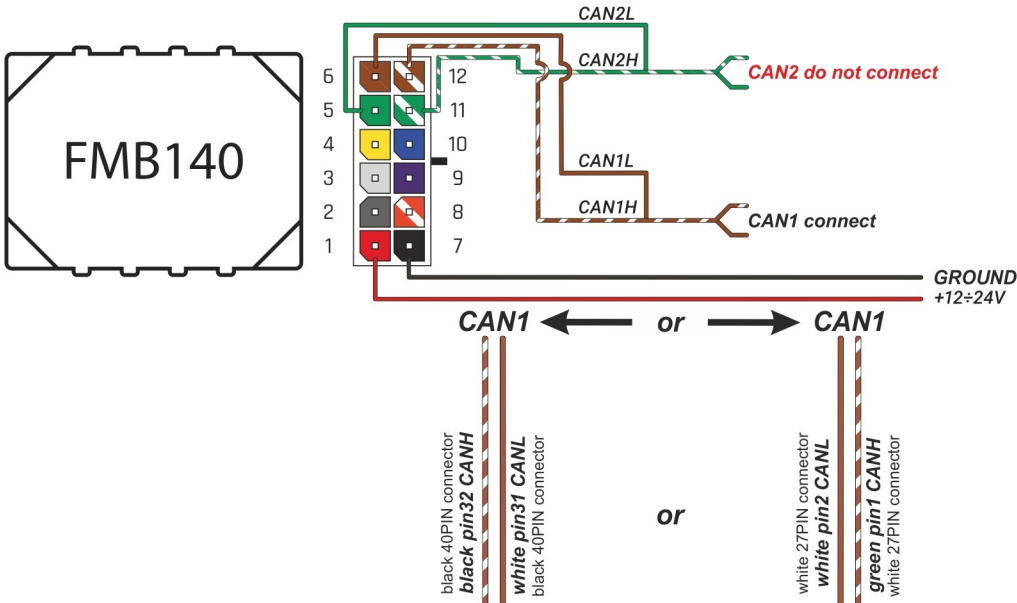

Brand, Model	Device: FMB140 LV-CAN	Year:	Rev.:
TOYOTA CAMRY (Hybrid)		2021→	13
Version: with Keyless System	program №: 13788 from: 2023-04-18		

Flags:

General parameters:

- Total mileage of the vehicle (dashboard)
- Vehicle mileage - (counted)
- Total fuel consumption - (counted)
- Fuel level (in liters)
- Engine speed (RPM)
- Engine temperature
- Vehicle speed
- Acceleration pedal position