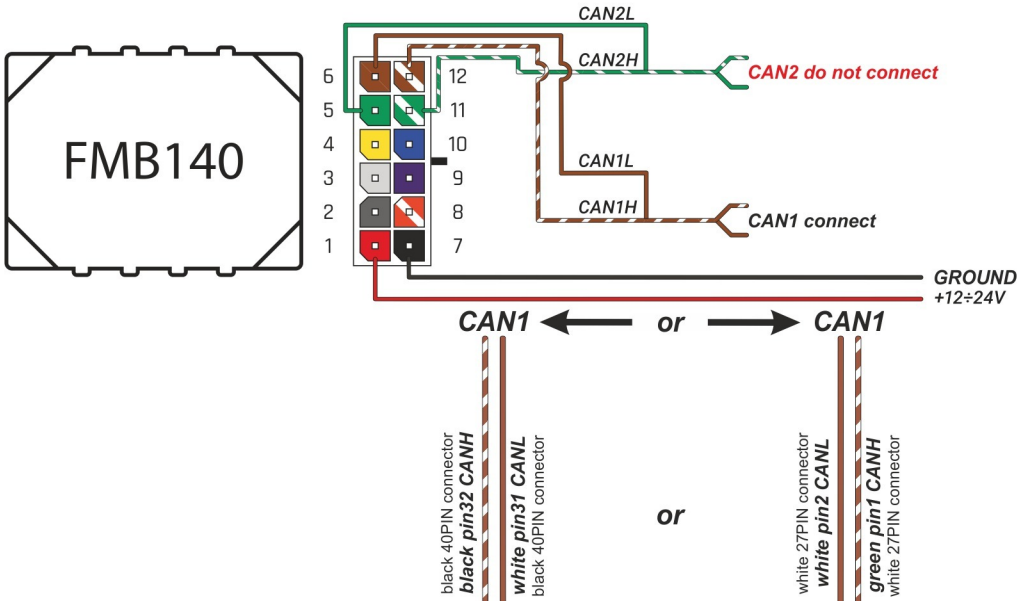

Brand, Model	Device: <b>FMB140 LV-CAN</b>	Year:	Rev.:
<b>TOYOTA CAMRY (Hybrid)</b>		<b>2019→</b>	<b>15</b>
Version: <b>with Keyless System</b>	program №: <b>12973</b> from: <b>2023-04-18</b>		

## General parameters:

- Total mileage of the vehicle (dashboard)
- Fuel level (in liters)
- Vehicle speed
- Vehicle mileage - (counted)
- Engine speed (RPM)
- Acceleration pedal position
- Total fuel consumption - (counted)
- Engine temperature