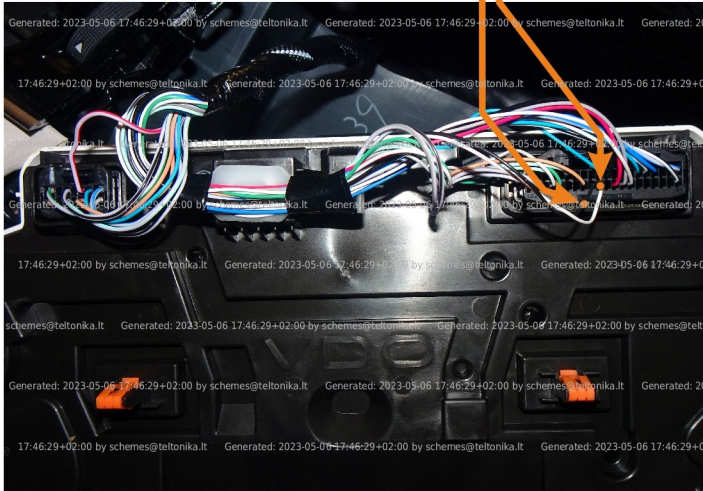

Brand, Model	Device: <b>FMB140 LV-CAN</b>	Year:	Rev.:
<b>TOYOTA CAMRY (Hybrid)</b>		<b>2019→</b>	<b>15</b>
Version: <b>with Keyless System</b>	program №: <b>12973</b> from: <b>2023-04-18</b>		

## General parameters:

- Total mileage of the vehicle (dashboard)
- Fuel level (in liters)
- Vehicle speed
- Vehicle mileage - (counted)
- Engine speed (RPM)
- Acceleration pedal position
- Total fuel consumption - (counted)
- Engine temperature