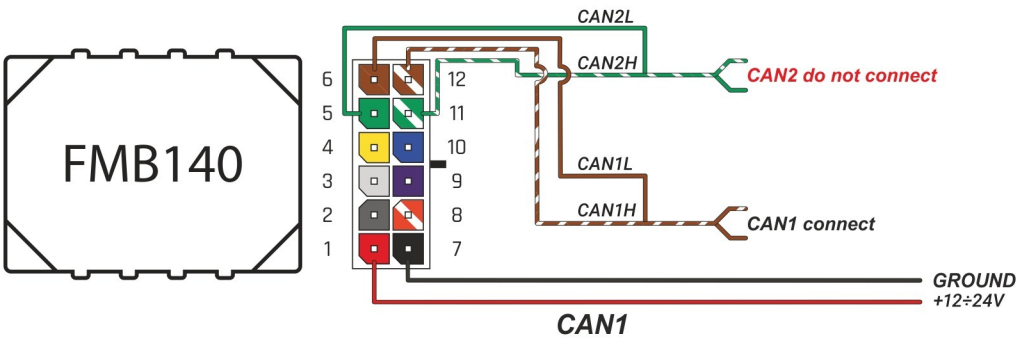

Brand, Model	Device: FMB140 LV-CAN	Year:	Rev.:
TOYOTA CAMRY		2018→	05
Version: with and without Keyless System	program №: 12345 from: 2023-04-18		

CAN1

black connector 40PIN
white pin31 CANL
black pin32 CANH
black connector 40PIN

Flags:

Ignition

Front left door

Front right door

Rear left door

Rear right door

Trunk cover

General parameters: