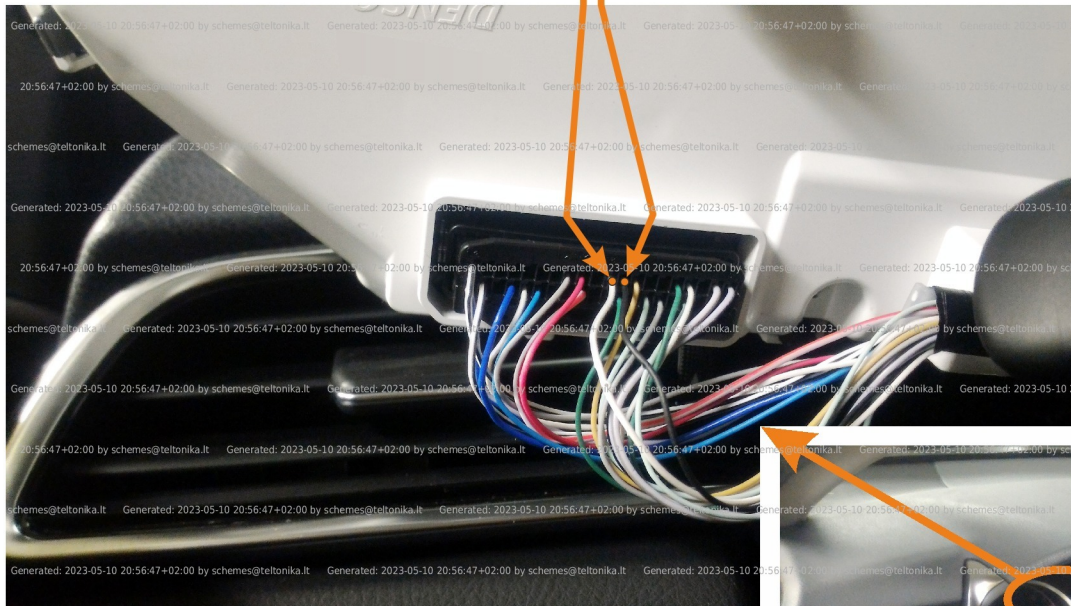

Brand, Model	Device: FMB140 LV-CAN	Year:	Rev.:
TOYOTA CAMRY		2018→	05
Version: with and without Keyless System	program №: 12345 from: 2023-04-18		

CAN1

black connector 40PIN
white pin31 CANL
black pin32 CANH
black connector 40PIN

Flags:

Ignition

Front left door

Front right door

Rear left door

Rear right door

Trunk cover

General parameters: