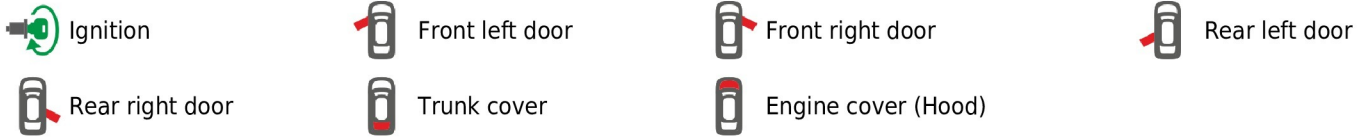

Flags:

General parameters:

Attention: ☐ - parameter is not available using the contactless reader.

- Total mileage of the vehicle (dashboard)
- Vehicle mileage - (counted)
- Total fuel consumption - (counted)
- Engine speed (RPM)
- ☐ Engine temperature
- Vehicle speed
- Acceleration pedal position