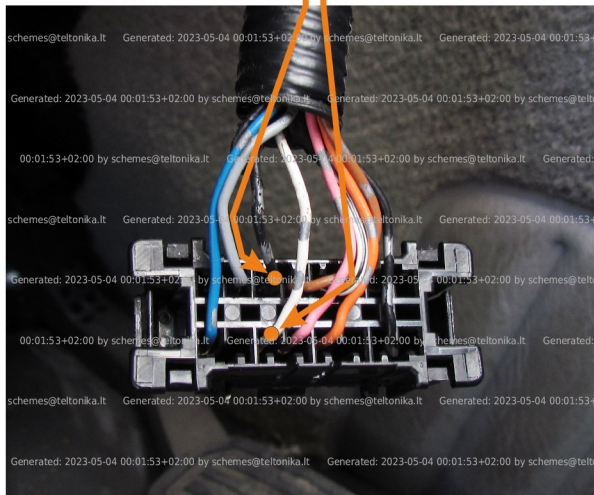

Brand, Model	Device: FMB140 LV-CAN	Year:	Rev.:
TOYOTA CAMRY		2007→	03
Version: with and without Keyless System		program №: 12222 from: 2018-02-21	

Generated: 2023-05-04 00:01:53+02:00 by schemes@teltonika.lt

Flags:

General parameters:

Attention: - parameter is not available using the contactless reader.

- Total mileage of the vehicle (dashboard)
- Vehicle mileage - (counted)
- Total fuel consumption - (counted)
- Engine speed (RPM)
- Engine temperature
- Vehicle speed
- Acceleration pedal position