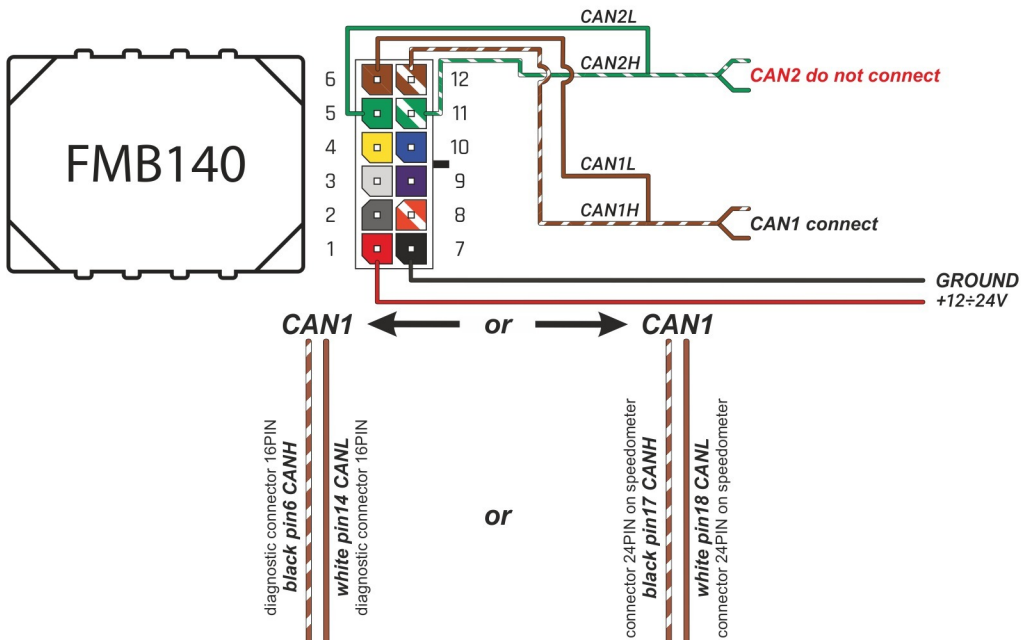

Brand, Model	Device: FMB140 LV-CAN	Year:	Rev.:
TOYOTA CAMRY		2007→	03
Version: with and without Keyless System		program №: 12222 from: 2018-02-21	

Generated: 2023-05-04 00:01:53+02:00 by schemes@teltonika.lt

Flags:

General parameters:

Attention: - parameter is not available using the contactless reader.

- Total mileage of the vehicle (dashboard)
- Vehicle mileage - (counted)
- Total fuel consumption - (counted)
- Engine speed (RPM)
- Engine temperature
- Vehicle speed
- Acceleration pedal position