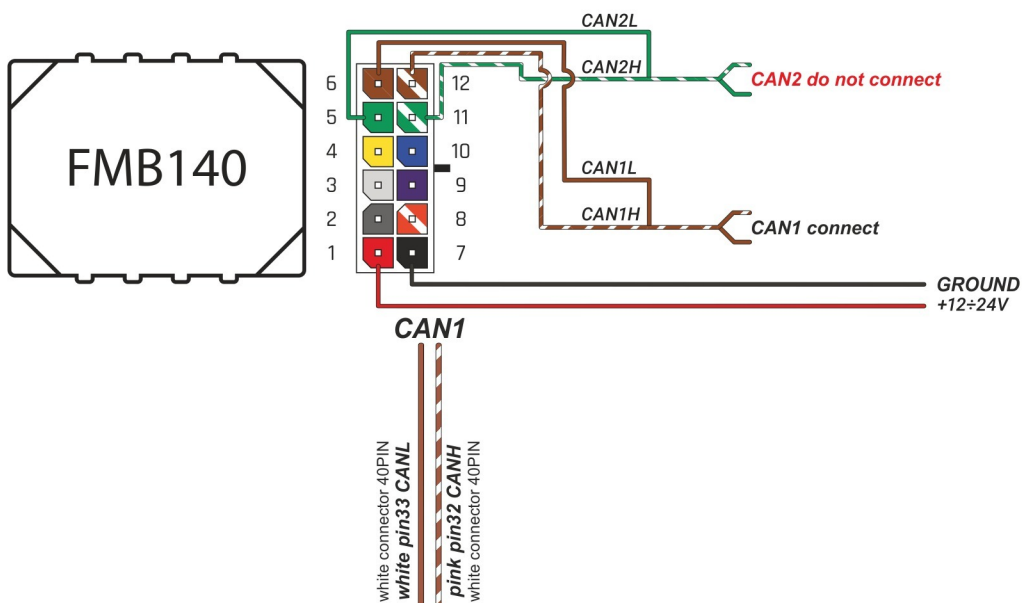

Brand, Model	Device: FMB140 LV-CAN	Year:	Rev.:
TOYOTA CALYA (RHD)		2017→	03
Version: without Keyless System	program №: 12516 from: 2018-10-09		

Flags:

Ignition

Front left door

Front right door

Rear left door

Rear right door

Trunk cover

General parameters:

Attention: - parameter is not available using the contactless reader.

- Vehicle mileage - (counted)
- Total fuel consumption - (counted)
- Fuel level (in liters)
- Engine speed (RPM)
- Engine temperature
- Vehicle speed
- Acceleration pedal position