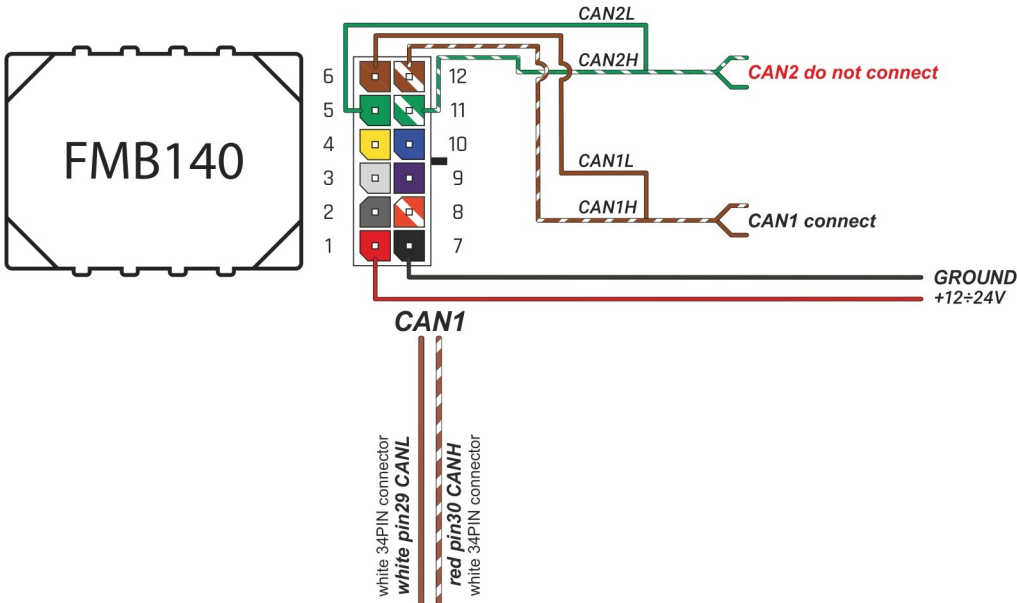

Brand, Model	Device: <b>FMB140 LV-CAN</b>	Year:	Rev.:
<b>TOYOTA AYGO X (Regular-key)</b>		<b>2022→</b>	<b>10</b>
Version: <b>without Keyless System</b>	program №: <b>14229</b> from: <b>2022-05-19</b>		

## General parameters:

- Total mileage of the vehicle (dashboard)
- Vehicle mileage - (counted)
- Total fuel consumption - (counted)
- Fuel level (in liters)
- Engine speed (RPM)
- Engine temperature
- Vehicle speed
- Acceleration pedal position