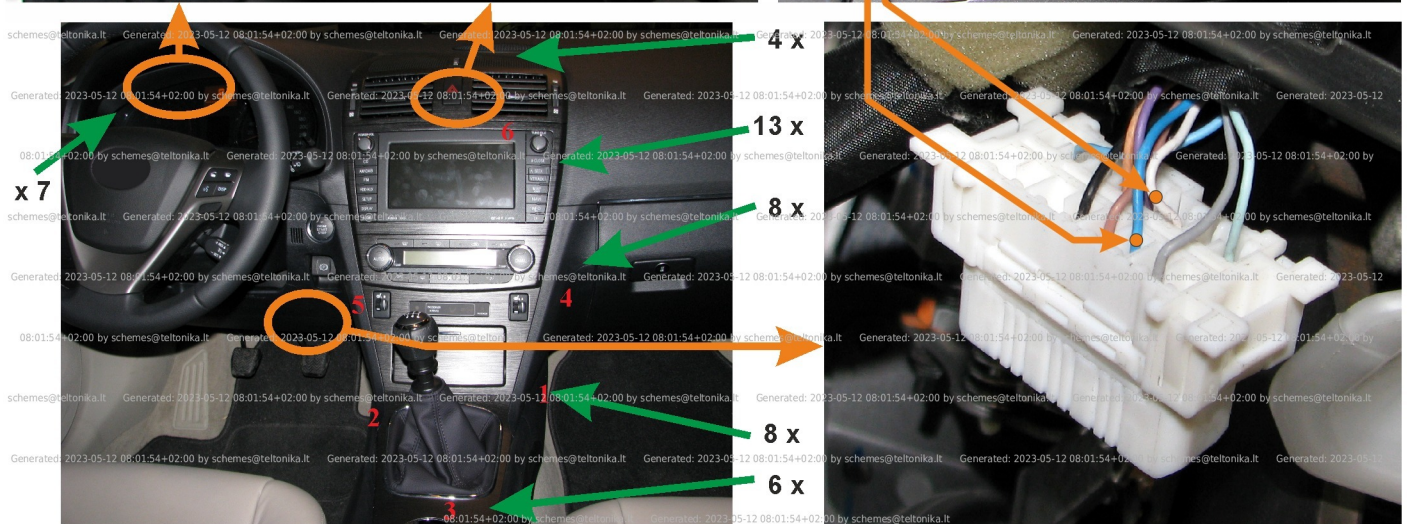

Brand, Model	Device: FMB140 LV-CAN	Year:	Rev.:
TOYOTA AVENSIS		2009→	04
Version: with and without Keyless System		program №: 11138 from: 2017-09-01	

Flags:

General parameters:

Attention: - parameter is not available using the contactless reader.

- Total mileage of the vehicle (dashboard)
- Vehicle mileage - (counted)
- Total fuel consumption - (counted)
- Fuel level (in liters)
- Engine speed (RPM)
- Engine temperature
- Vehicle speed