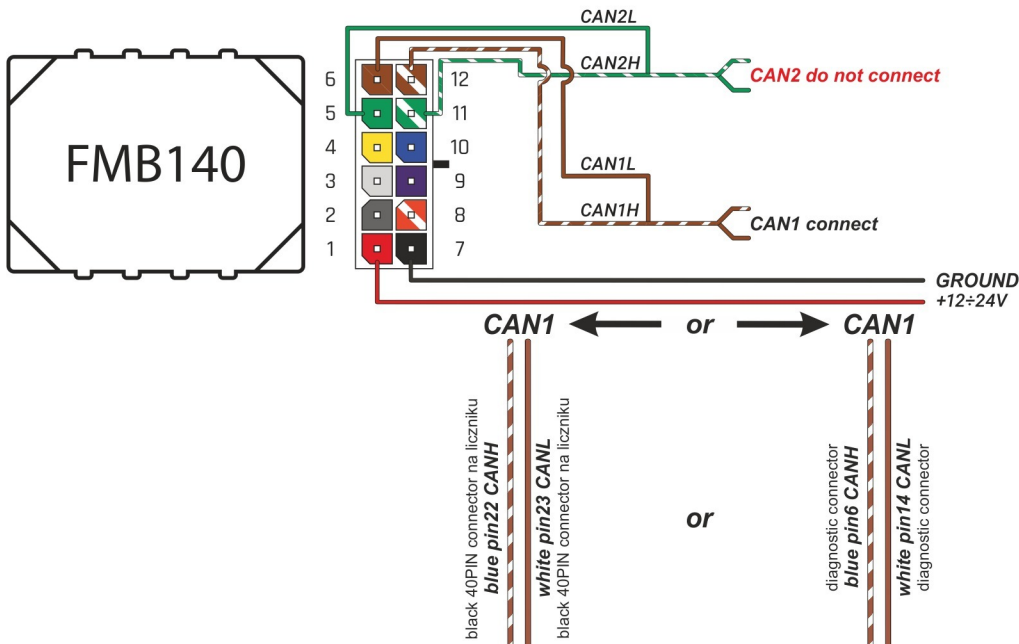

Brand, Model	Device: FMB140 LV-CAN	Year:	Rev.:
TOYOTA AVENSIS		2009→	04
Version: with and without Keyless System		program №: 11138 from: 2017-09-01	

Flags:

General parameters:

Attention: - parameter is not available using the contactless reader.

- Total mileage of the vehicle (dashboard)
- Vehicle mileage - (counted)
- Total fuel consumption - (counted)
- Fuel level (in liters)
- Engine speed (RPM)
- Engine temperature
- Vehicle speed