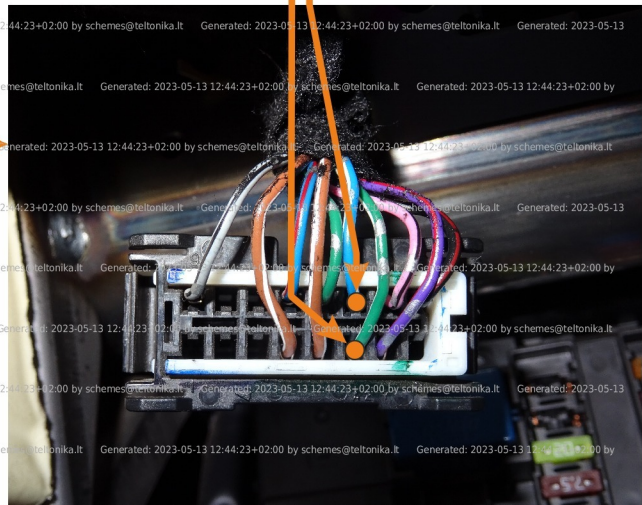

|  |   |              |           |
|--|---|--------------|-----------|
| Brand, Model                           | Device: <b>FMB140 LV-CAN</b>                    | Year:        | Rev.:     |
| <b>TOYOTA AVANZA VELOZ (RHD)</b>       |   | <b>2015→</b> | <b>03</b> |
| Version: <b>without Keyless System</b> | program №: <b>12491</b> from: <b>2018-10-07</b> |              |           |

## General parameters:

Attention:  - parameter is not available using the contactless reader.

- Vehicle mileage - (counted)
- Total fuel consumption - (counted)
- Fuel level (in liters)
- Engine speed (RPM)
- Engine temperature
- Vehicle speed
- Acceleration pedal position