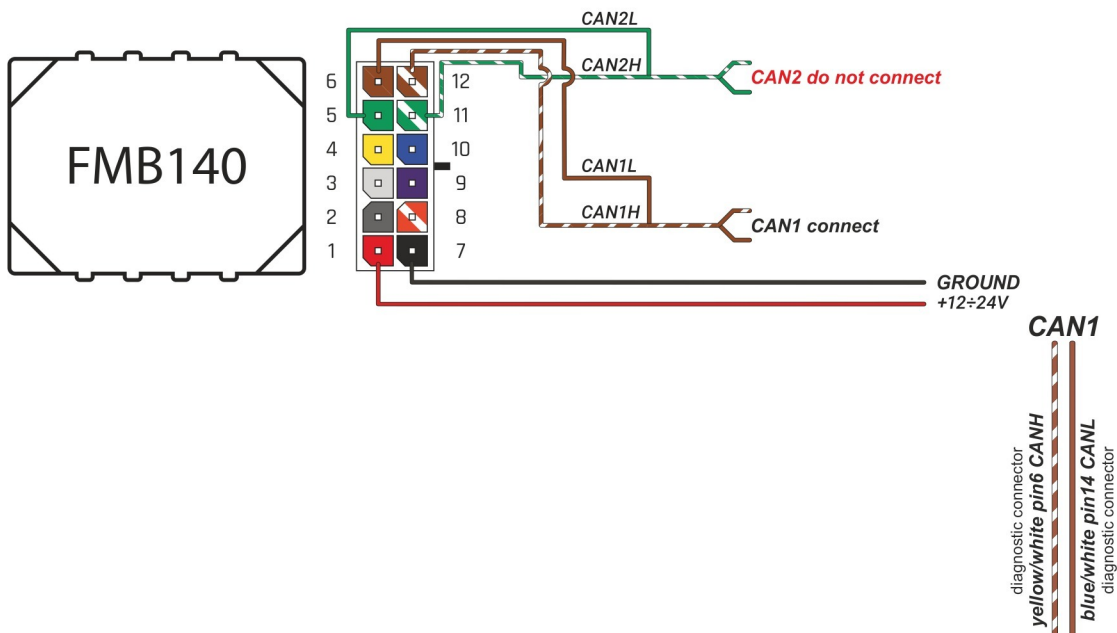

|  |   |              |           |
|--|---|--------------|-----------|
| Brand, Model                           | Device: <b>FMB140 LV-CAN</b>                    | Year:        | Rev.:     |
| <b>TOYOTA AVANZA VELOZ (RHD)</b>       |   | <b>2015→</b> | <b>03</b> |
| Version: <b>without Keyless System</b> | program №: <b>12491</b> from: <b>2018-10-07</b> |              |           |

## General parameters:

Attention:  - parameter is not available using the contactless reader.

- Vehicle mileage - (counted)
- Total fuel consumption - (counted)
- Fuel level (in liters)
- Engine speed (RPM)
- Engine temperature
- Vehicle speed
- Acceleration pedal position