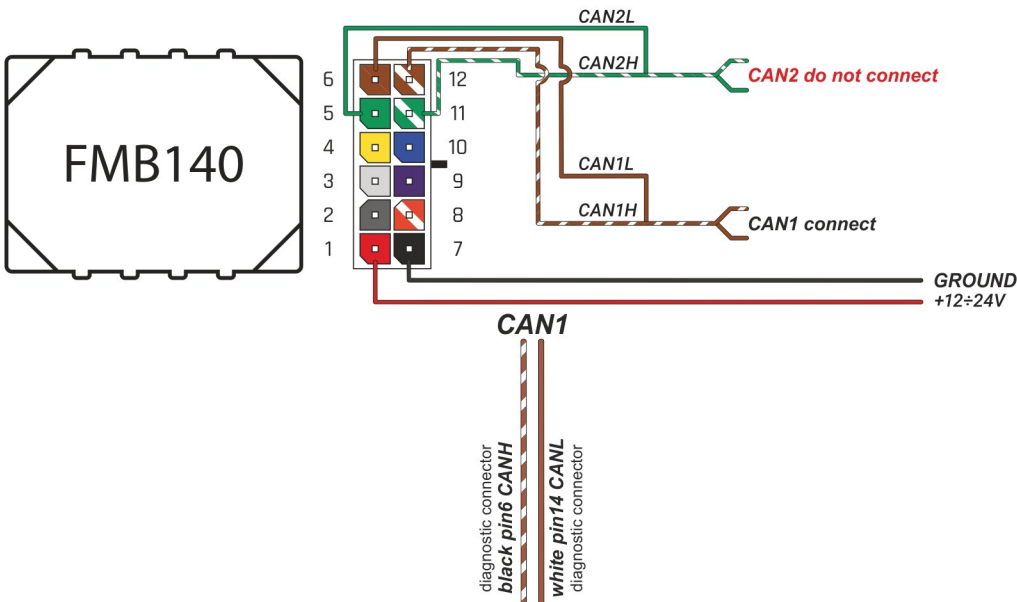

Brand, Model	Device: FMB140 LV-CAN	Year:	Rev.:
TOYOTA AVANZA (RHD)		2014→	03
Version: without Keyless System	program №: 12498 from: 2018-10-08		

Flags:

General parameters:

Attention: - parameter is not available using the contactless reader.

- | | | |
|--|-------------------------------|---|
| <input type="checkbox"/> ● Vehicle mileage - (counted) | ● Engine speed (RPM) | <input type="checkbox"/> ● Engine temperature |
| <input type="checkbox"/> ● Vehicle speed | ● Acceleration pedal position | |