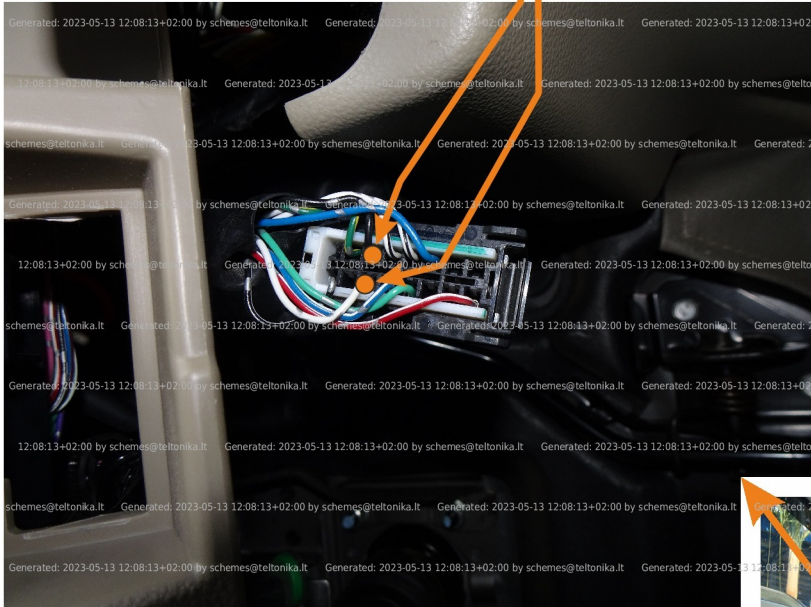

Brand, Model	Device: FMB140 LV-CAN	Year:	Rev.:
TOYOTA AVANZA (RHD)		2014→	03
Version: without Keyless System	program №: 12498 from: 2018-10-08		

Flags:

General parameters:

Attention: - parameter is not available using the contactless reader.