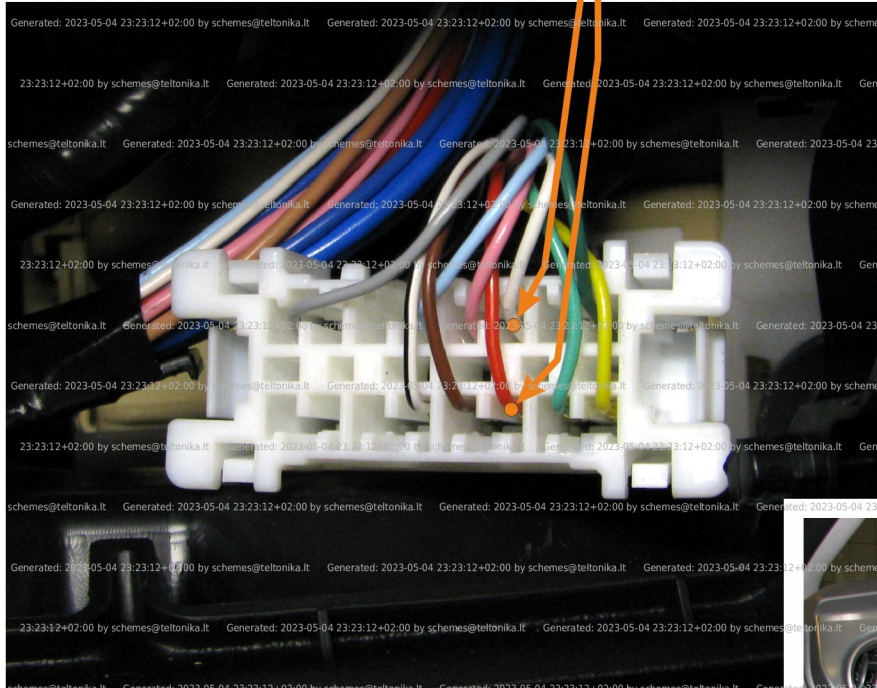

Brand, Model	Device: <b>FMB140 LV-CAN</b>	Year:	Rev.:
<b>TOYOTA AURIS</b>		<b>2013→</b>	<b>03</b>
Version: <b>with and without Keyless System</b>		program №: <b>11338</b> from: <b>2023-04-18</b>	

## Flags:

Ignition

Front left door

Front right door

Rear left door

Rear right door

Trunk cover