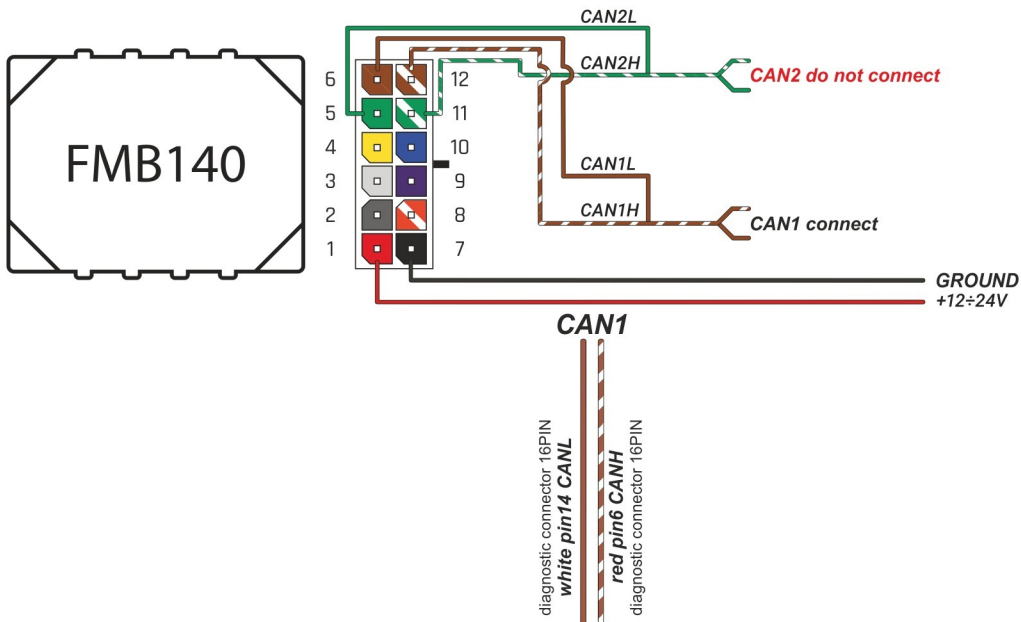

Brand, Model	Device: <b>FMB140 LV-CAN</b>	Year:	Rev.:
<b>TOYOTA AURIS</b>		<b>2013→</b>	<b>03</b>
Version: <b>with and without Keyless System</b>		program №: <b>11338</b> from: <b>2023-04-18</b>	

## Flags:

Ignition

Front left door

Front right door

Rear left door

Rear right door

Trunk cover

## General parameters:

Attention:  - parameter is not available using the contactless reader.

- Total mileage of the vehicle (dashboard)
- Vehicle mileage - (counted)
- Total fuel consumption - (counted)
- Fuel level (in liters)
- Engine speed (RPM)
- Engine temperature
- Vehicle speed