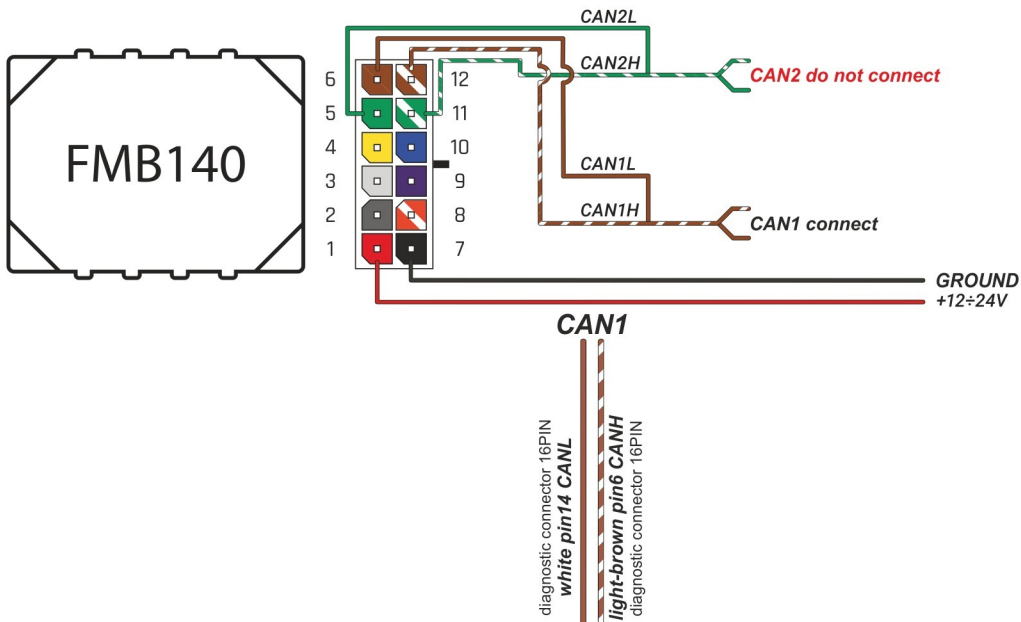

Brand, Model	Device: FMB140 LV-CAN	Year:	Rev.:
TOYOTA AURIS (Hybrid)		2013→	05
Version: with and without Keyless System	program №: 11338 from: 2023-04-18		

Flags:

General parameters:

Attention: - parameter is not available using the contactless reader.

- Total mileage of the vehicle (dashboard)
- Vehicle mileage - (counted)
- Total fuel consumption - (counted)
- Fuel level (in liters)
- Engine speed (RPM)
- Engine temperature
- Vehicle speed