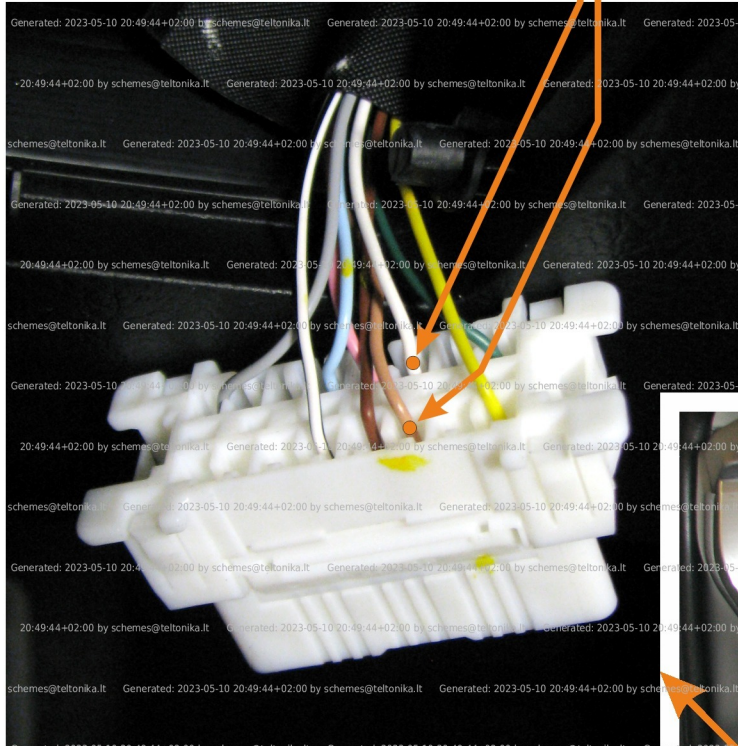

Brand, Model	Device: FMB140 LV-CAN	Year:	Rev.:
TOYOTA AURIS (Hybrid)		2013→	05
Version: with and without Keyless System	program №: 11338 from: 2023-04-18		

Flags:

General parameters:

Attention: - parameter is not available using the contactless reader.

- Total mileage of the vehicle (dashboard)
- Vehicle mileage - (counted)
- Total fuel consumption - (counted)
- Fuel level (in liters)
- Engine speed (RPM)
- Engine temperature
- Vehicle speed