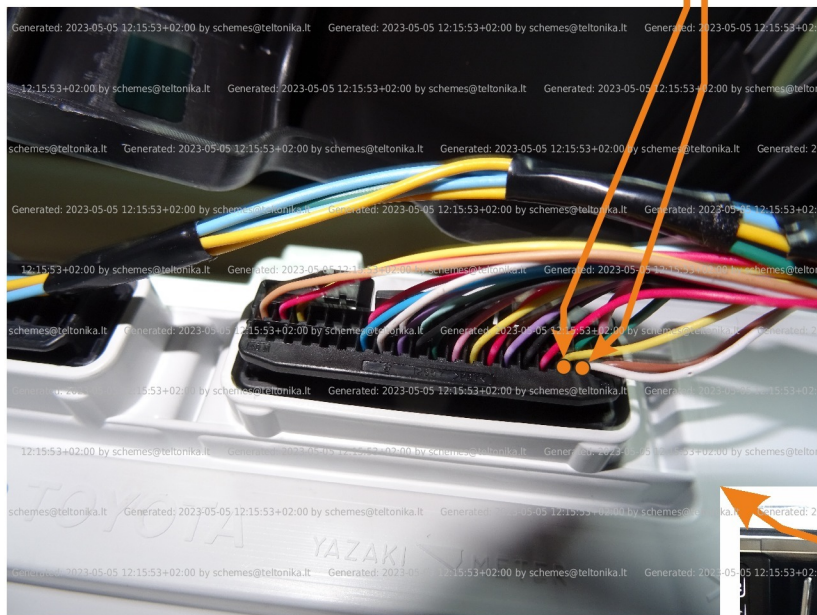

Brand, Model	Device: FMB140 LV-CAN	Year:	Rev.:
TOYOTA ALPHARD (RHD)		2018→	02
Version:	program №: 12197 from: 2018-02-05		

Flags:

General parameters:

- Total mileage of the vehicle (dashboard)
- Vehicle mileage - (counted)
- Total fuel consumption - (counted)
- Fuel level (in percent)
- Engine speed (RPM)
- Engine temperature
- Vehicle speed
- Acceleration pedal position