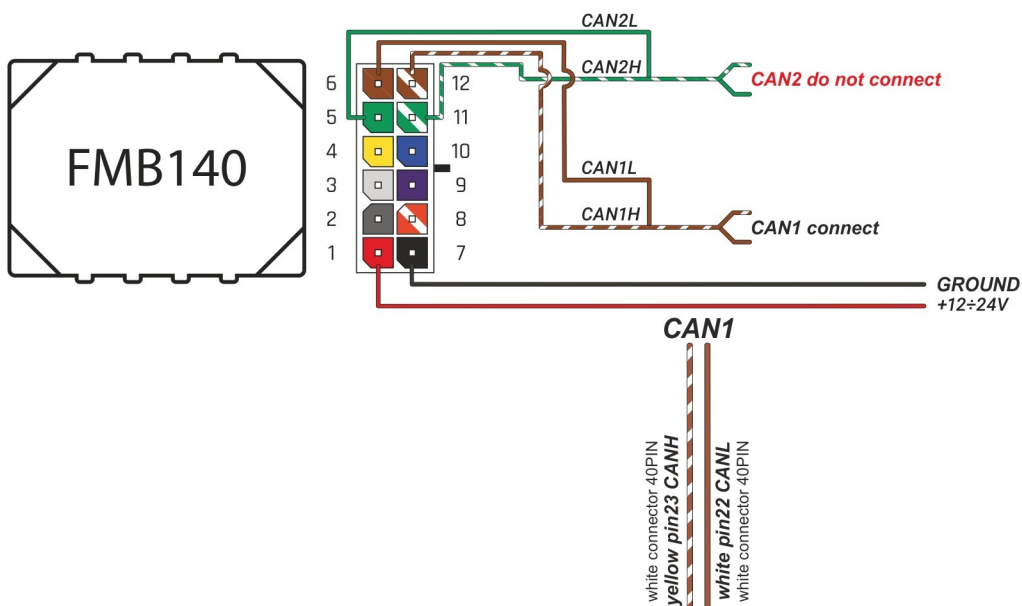

Brand, Model	Device: FMB140 LV-CAN	Year:	Rev.:
TOYOTA ALPHARD (RHD)		2018→	02
Version:	program №: 12197 from: 2018-02-05		

Flags:

General parameters:

- Total mileage of the vehicle (dashboard)
- Vehicle mileage - (counted)
- Total fuel consumption - (counted)
- Fuel level (in percent)
- Engine speed (RPM)
- Engine temperature
- Vehicle speed
- Acceleration pedal position