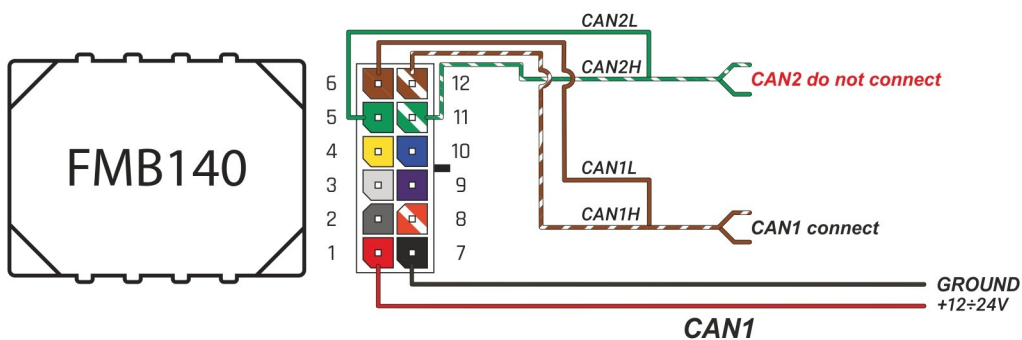

| | | | |
|---|---|--------------|-----------|
| Brand, Model | Device: FMB140 LV-CAN | Year: | Rev.: |
| TOYOTA ALPHARD (RHD) | | 2014→ | 03 |
| Version: with and without Keyless System | program №: 11573 from: 2017-09-01 | | |

CAN1

diagnostic connector
white pin14 CANL

grey pin6 CANH
diagnostic connector

Flags:

General parameters:

Attention: - parameter is not available using the contactless reader.

- Total mileage of the vehicle (dashboard)
- Vehicle mileage - (counted)
- Total fuel consumption - (counted)
- Fuel level (in liters)
- Engine speed (RPM)
- Engine temperature
- Vehicle speed