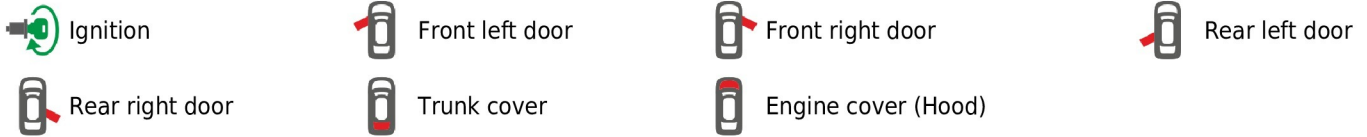

CAN1

diagnostic connector
white pin14 CANL

grey pin6 CANH
diagnostic connector

Flags:

General parameters:

Attention: - parameter is not available using the contactless reader.

- Total mileage of the vehicle (dashboard)
- Vehicle mileage - (counted)
- Total fuel consumption - (counted)
- Fuel level (in liters)
- Engine speed (RPM)
- Engine temperature
- Vehicle speed