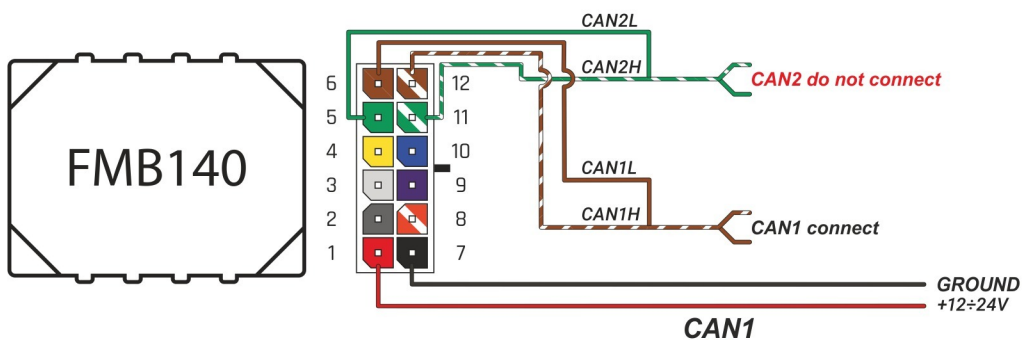

Brand, Model	Device: <b>FMB140 LV-CAN</b>	Year:	Rev.:
<b>TOYOTA ALPHARD</b>		<b>2012→</b>	<b>03</b>
Version: <b>with and without Keyless System</b>	program №: <b>11573</b> from: <b>2017-09-01</b>		