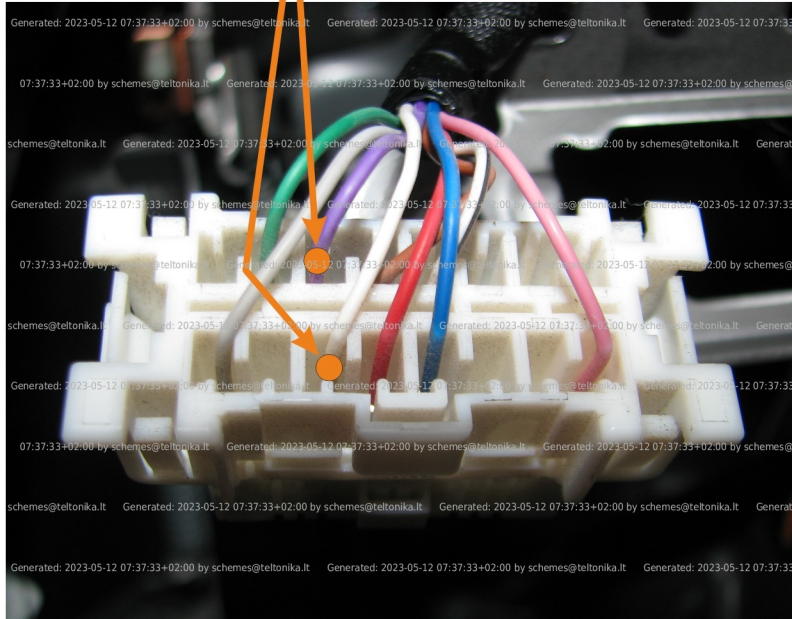

Brand, Model	Device: FMB140 LV-CAN	Year:	Rev.:
TOYOTA 4RUNNER (N280)		2010→	04
Version: with and without Keyless System		program №: 11138 from: 2017-09-01	

CAN1

diagnostic 16PIN connector
white pin14 CANL

violet pin6 CANH
diagnostic 16PIN connector

Flags:

General parameters:

Attention: - parameter is not available using the contactless reader.

- Total mileage of the vehicle (dashboard)
- Vehicle mileage - (counted)
- Total fuel consumption - (counted)
- Fuel level (in liters)
- Engine speed (RPM)
- Engine temperature
- Vehicle speed