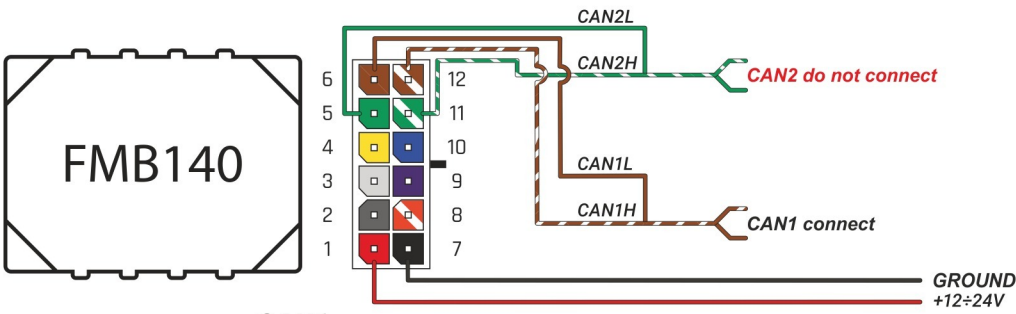

Brand, Model	Device: FMB140 LV-CAN	Year:	Rev.:
TOYOTA 4RUNNER (N280)		2010→	04
Version: with and without Keyless System		program №: 11138 from: 2017-09-01	

CAN1

diagnostic 16PIN connector
white pin14 CANL

violet pin6 CANH
diagnostic 16PIN connector

Flags:

General parameters:

Attention: - parameter is not available using the contactless reader.

- Total mileage of the vehicle (dashboard)
- Vehicle mileage - (counted)
- Total fuel consumption - (counted)
- Fuel level (in liters)
- Engine speed (RPM)
- Engine temperature
- Vehicle speed