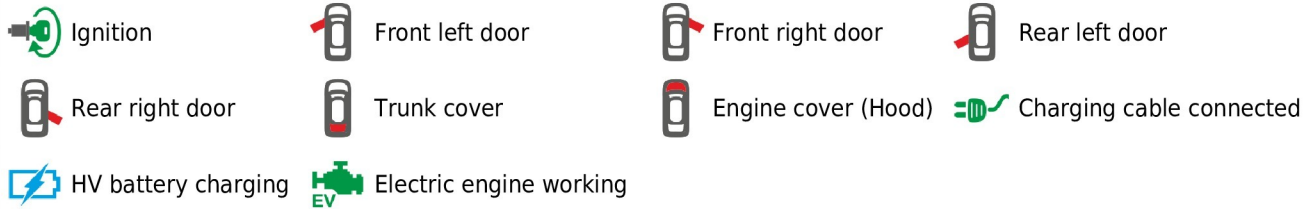

Brand, Model	Device: FMB140 LV-CAN	Year:	Rev.:
RENAULT ZOE (Electric)		2019→	08
Version: with Keyless System	program №: 13128 from: 2023-02-06		

Flags:

General parameters:

- Total mileage of the vehicle (dashboard)
- Vehicle mileage - (counted)
- Vehicle speed
- Acceleration pedal position
- HV battery level