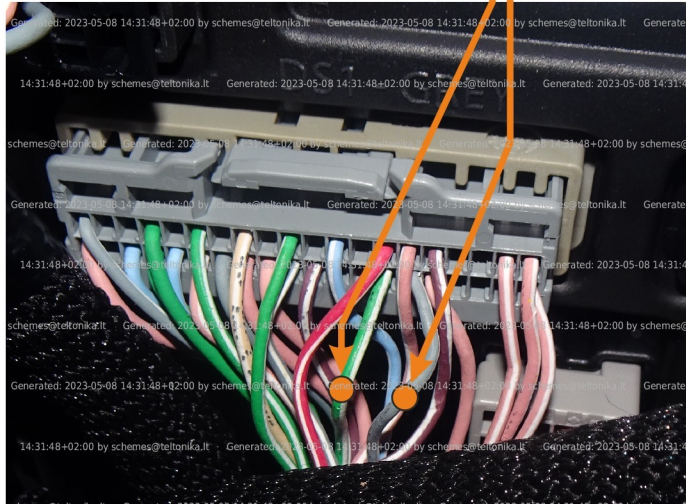

Brand, Model	Device: FMB140 LV-CAN	Year:	Rev.:
RENAULT ZOE (Electric)		2019→	08
Version: with Keyless System	program №: 13128 from: 2023-02-06		

Flags:

General parameters:

- Total mileage of the vehicle (dashboard)
- Vehicle mileage - (counted)
- Vehicle speed
- Acceleration pedal position
- HV battery level