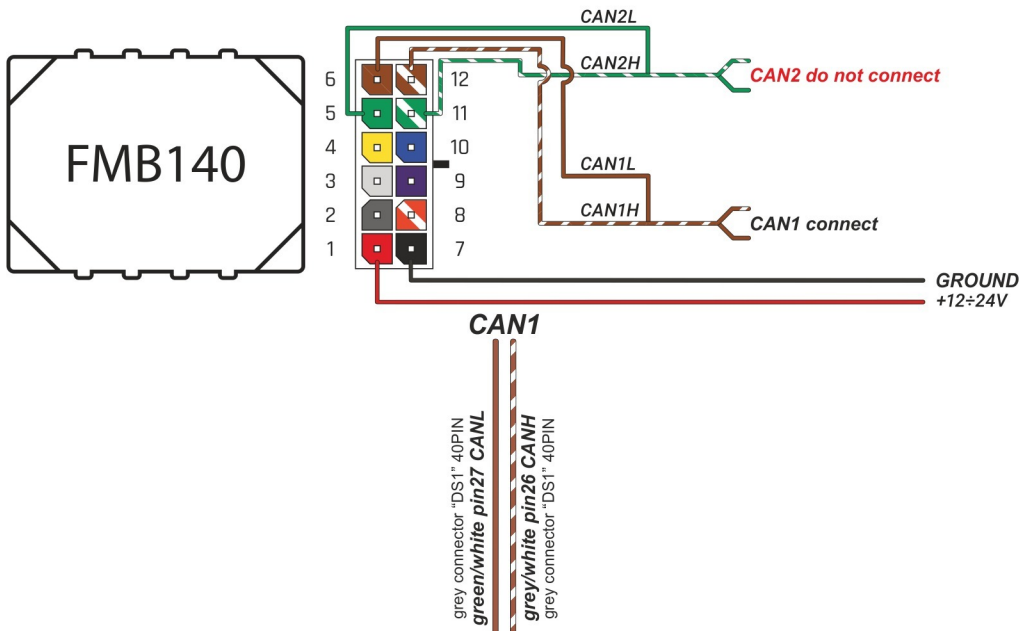

Brand, Model	Device: FMB140 LV-CAN	Year:	Rev.:
RENAULT ZOE (Electric)		2019→	08
Version: with Keyless System	program №: 13128 from: 2023-02-06		

Flags:

General parameters:

- Total mileage of the vehicle (dashboard)
- Vehicle mileage - (counted)
- Vehicle speed
- Acceleration pedal position
- HV battery level