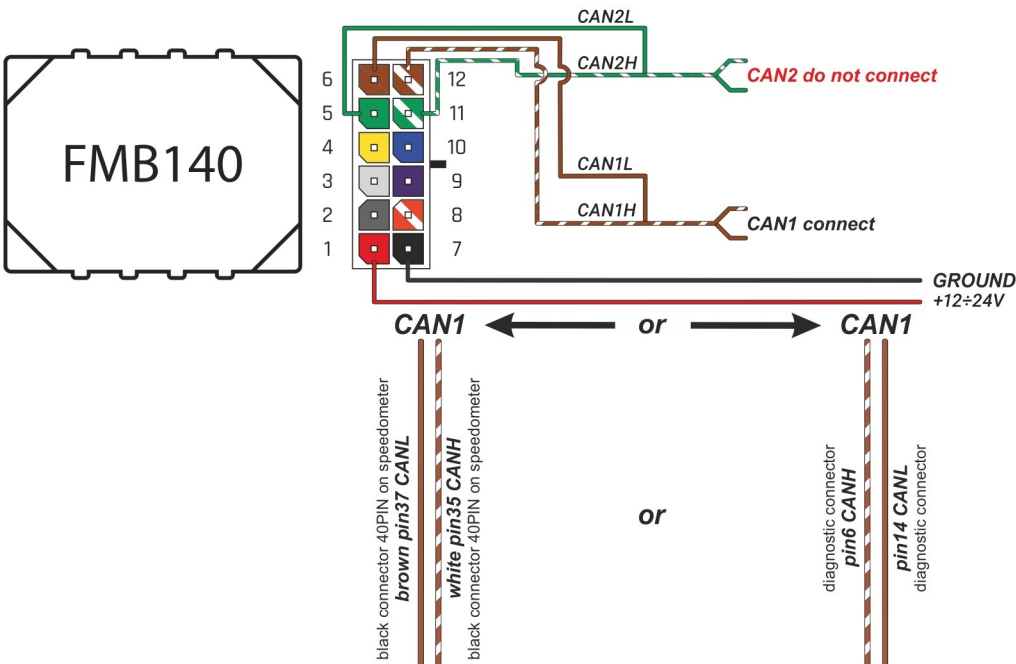

Brand, Model	Device: FMB140 LV-CAN	Year:	Rev.:
RENAULT TWINGO II		2008→	03
Version:	program №: 11174 from: 2021-09-09		

Flags:

Ignition

Front left door

Front right door

Trunk cover

General parameters:

- Vehicle mileage - (counted)
- Total fuel consumption - (counted)
- Engine speed (RPM)
- Engine temperature
- Vehicle speed
- Acceleration pedal position