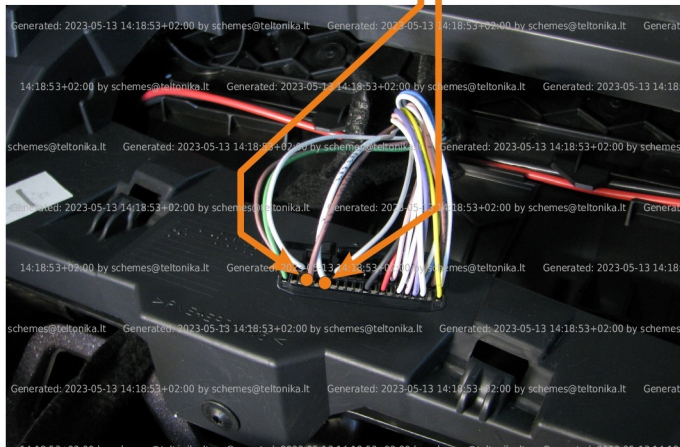

Brand, Model	Device: FMB140 LV-CAN	Year:	Rev.:
RENAULT TWINGO II		2008→	03
Version:	program №: 11174 from: 2021-09-09		

Flags:

Ignition

Front left door

Front right door

Trunk cover

General parameters:

- Vehicle mileage - (counted)
- Total fuel consumption - (counted)
- Engine speed (RPM)
- Engine temperature
- Vehicle speed
- Acceleration pedal position