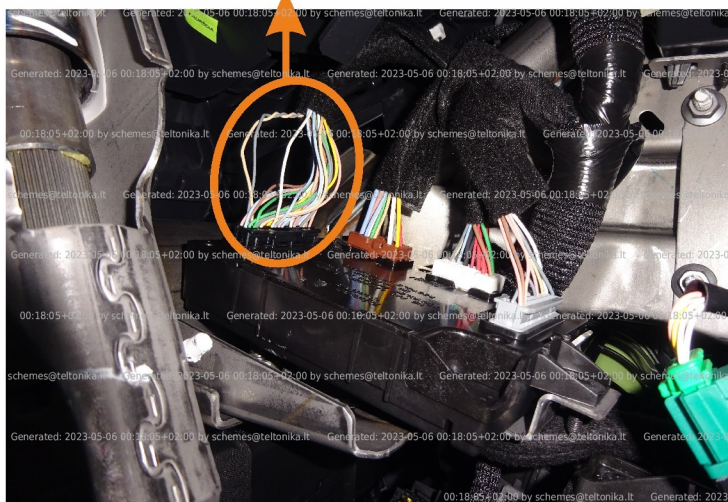

Brand, Model	Device: FMB140 LV-CAN	Year:	Rev.:
RENAULT TRAFIC		2020→	02
Version:	program №: 13217 from: 2020-04-06		

CAN1

black 40PIN „S1” connector
grey pin23 CANL

beige pin24 CANH
black 40PIN „S1” connector

Flags:

Ignition

Front left door

Front right door

Rear left door

Rear right door

Trunk cover

General parameters:

- Total mileage of the vehicle (dashboard)
- Vehicle mileage - (counted)
- Total fuel consumption - (counted)
- Fuel level (in liters)
- Engine speed (RPM)
- Engine temperature
- Vehicle speed
- Acceleration pedal position