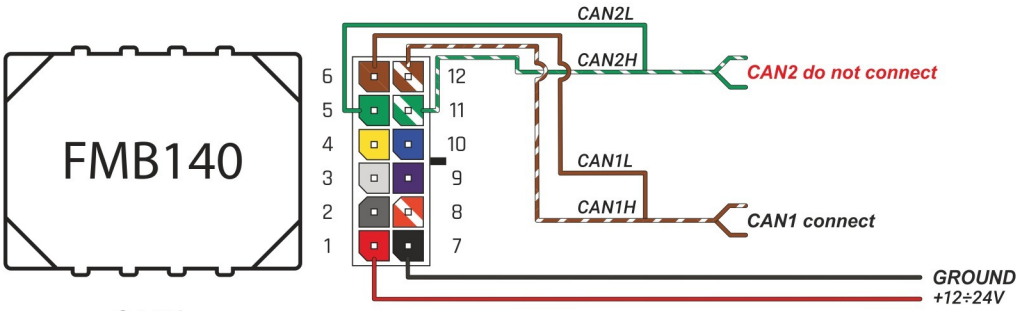

Brand, Model	Device: FMB140 LV-CAN	Year:	Rev.:
RENAULT TRAFIC		2020→	02
Version:	program №: 13217 from: 2020-04-06		

CAN1

black 40PIN „S1” connector
grey pin23 CANL

beige pin24 CANH
black 40PIN „S1” connector

Flags:

Ignition

Front left door

Front right door

Rear left door

Rear right door

Trunk cover

General parameters: