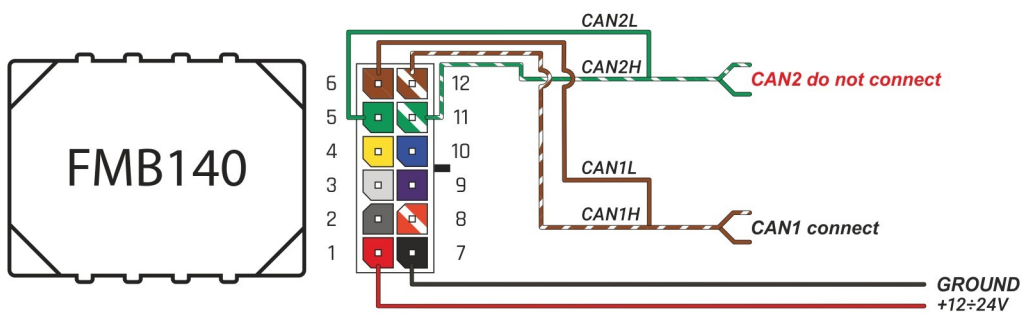

Brand, Model	Device: FMB140 LV-CAN	Year:	Rev.:
RENAULT TRAFIC		2014→	05
Version:	program №: 12921 from: 2019-12-09		

CAN1

black 40PIN „S1” connector
grey pin23 CANL

beige pin24 CANH
black 40PIN „S1” connector

Flags:

Ignition

Front left door

Front right door

Rear left door

Rear right door

Trunk cover

General parameters: