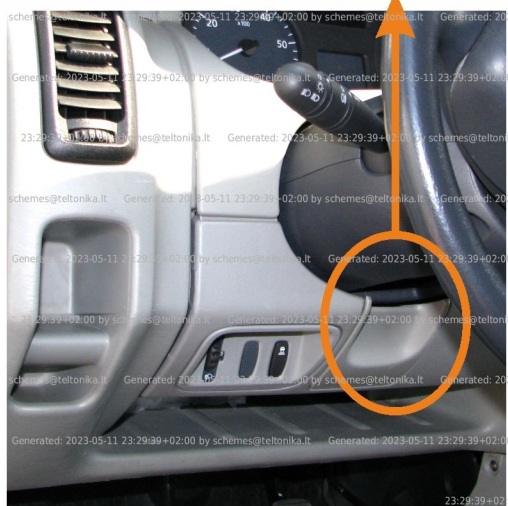

Brand, Model	Device: FMB140 LV-CAN	Year:	Rev.:
RENAULT TRAFIC		2006→	04
Version:	program №: 11224 from: 2017-09-01		

Flags:

General parameters:

- Total mileage of the vehicle (dashboard)
- Fuel level (in liters)
- Vehicle speed
- Vehicle mileage - (counted)
- Engine speed (RPM)
- Acceleration pedal position
- Total fuel consumption - (counted)
- Engine temperature