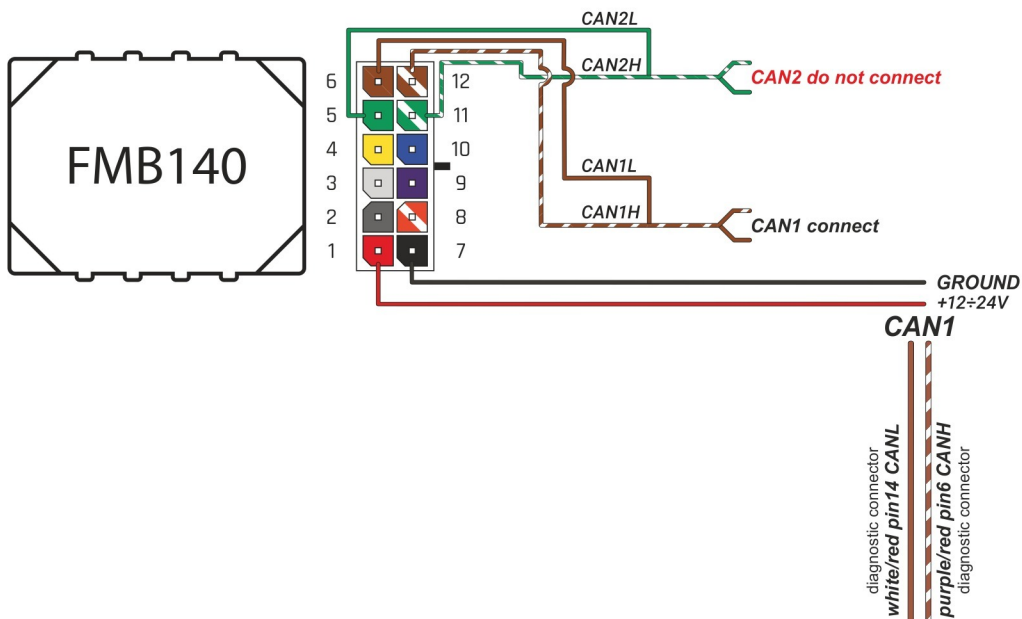

Brand, Model	Device: FMB140 LV-CAN	Year:	Rev.:
RENAULT TRAFIC		2006→	04
Version:	program №: 11224 from: 2017-09-01		

Flags:

General parameters:

- Total mileage of the vehicle (dashboard)
- Fuel level (in liters)
- Vehicle speed
- Vehicle mileage - (counted)
- Engine speed (RPM)
- Acceleration pedal position
- Total fuel consumption - (counted)
- Engine temperature