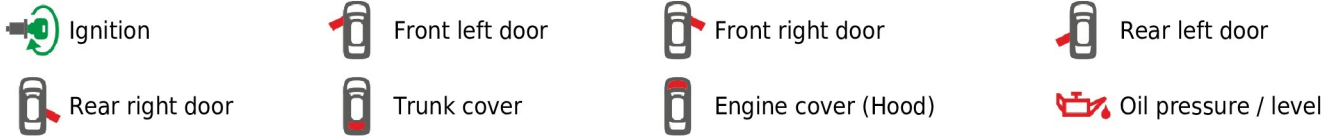

Flags:

General parameters:

Attention: ☐ - parameter is not available using the contactless reader.

☐ ● Total mileage of the vehicle (dashboard)	● Vehicle mileage - (counted)	● Total fuel consumption - (counted)
☐ ● Fuel level (in liters)	● Engine speed (RPM)	● Engine temperature
● Vehicle speed	● Acceleration pedal position