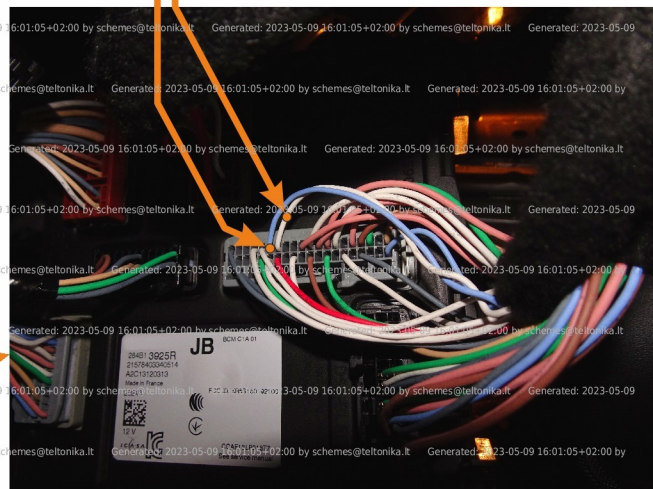

Brand, Model	Device: <b>FMB140 LV-CAN</b>	Year:	Rev.:
<b>RENAULT TALISMAN</b>		<b>2020→</b>	<b>06</b>
Version: <b>with Keyless System</b>	program №: <b>13423</b> from: <b>2023-02-06</b>		