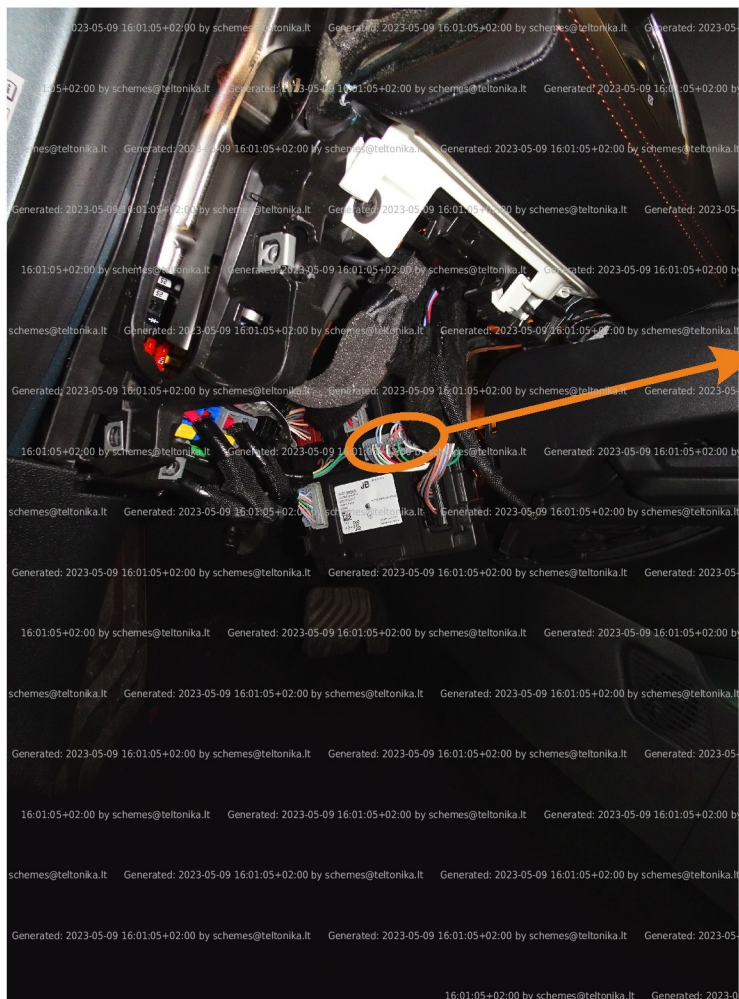

Brand, Model	Device: <b>FMB140 LV-CAN</b>	Year:	Rev.:
<b>RENAULT TALISMAN</b>		<b>2020→</b>	<b>06</b>
Version: <b>with Keyless System</b>	program №: <b>13423</b> from: <b>2023-02-06</b>		