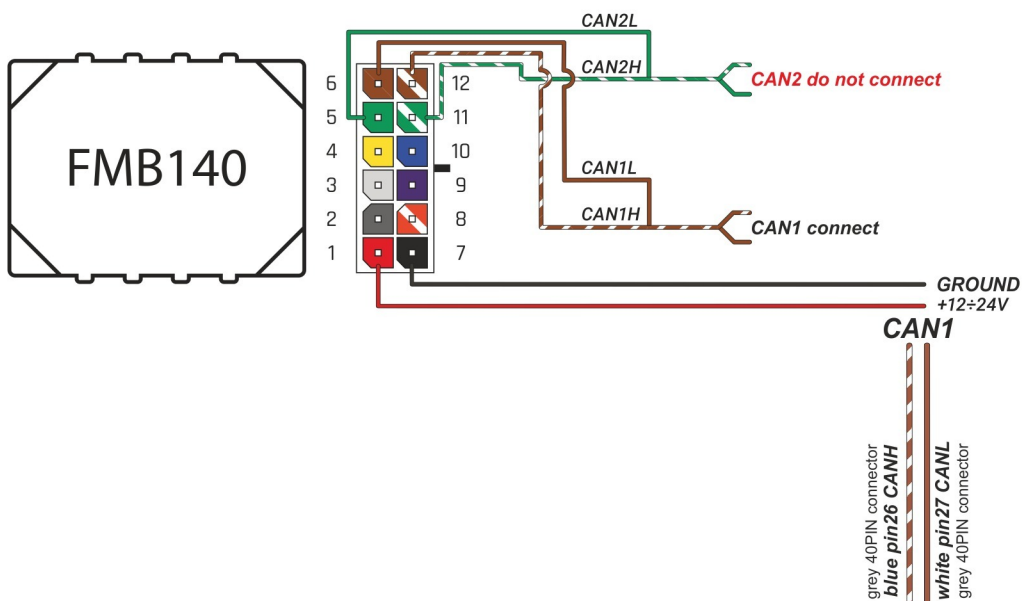

Brand, Model	Device: <b>FMB140 LV-CAN</b>	Year:	Rev.:
<b>RENAULT TALISMAN</b>		<b>2020→</b>	<b>06</b>
Version: <b>with Keyless System</b>	program №: <b>13423</b> from: <b>2023-02-06</b>		