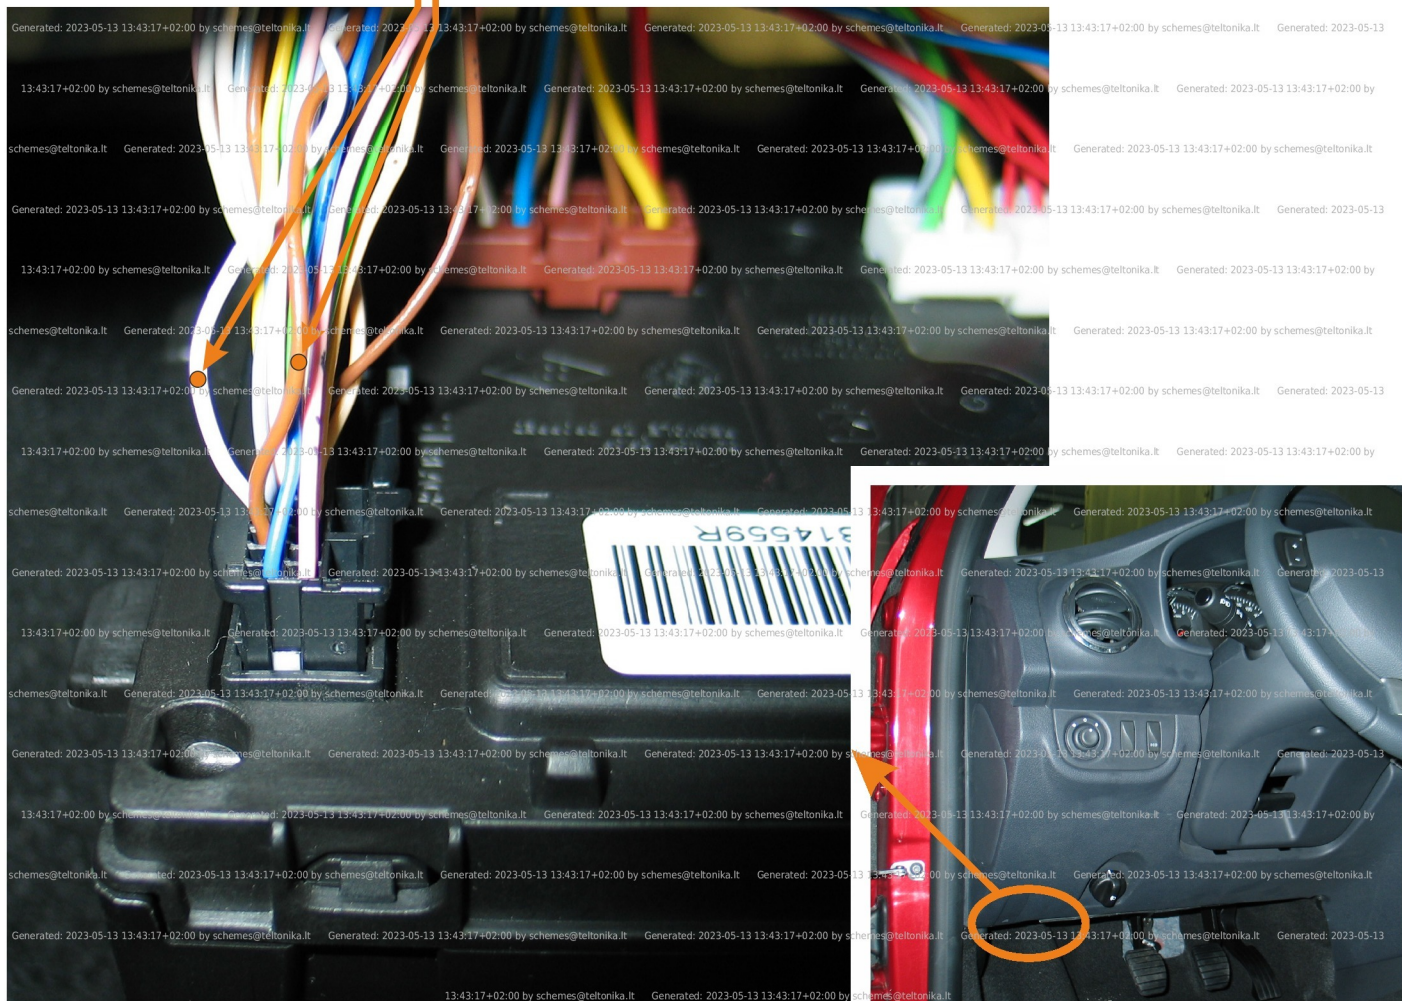

Brand, Model	Device: FMB140 LV-CAN	Year:	Rev.:
--------------	------------------------------	-------	-------

RENAULT SANDERO STEPWAY	2012→	03
--------------------------------	--------------	-----------

Version:	program №: 11372 from: 2017-09-01
----------	---

Flags:

Ignition

Front left door

Front right door

Rear left door

Rear right door

Trunk cover

General parameters:

Attention: - parameter is not available using the contactless reader.

- Total mileage of the vehicle (dashboard)
- Vehicle mileage - (counted)
- Total fuel consumption - (counted)
- Fuel level (in liters)
- Engine speed (RPM)
- Engine temperature
- Vehicle speed
- Acceleration pedal position