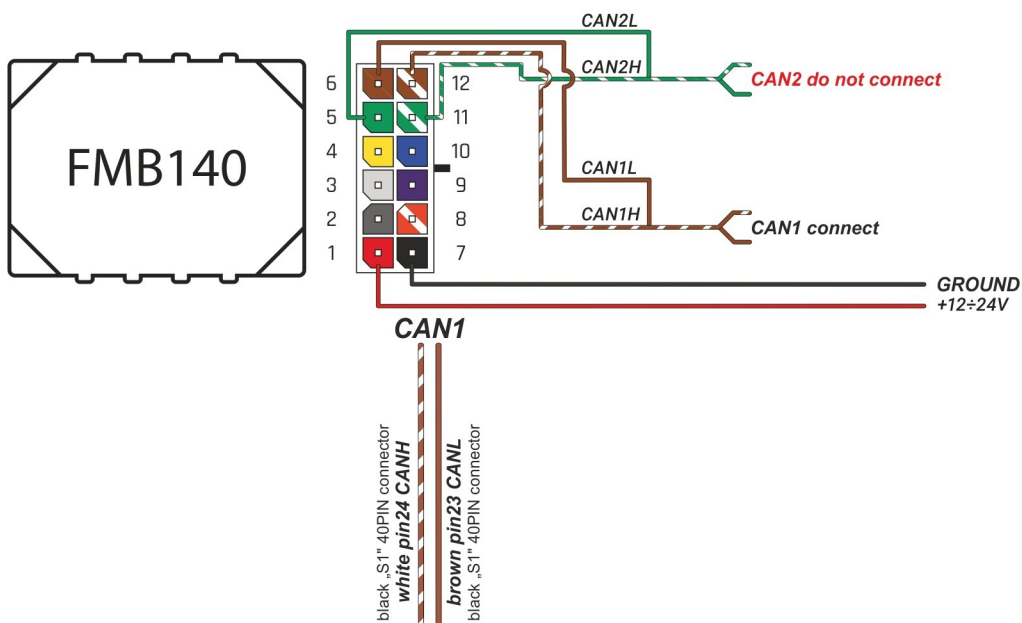

Brand, Model	Device: FMB140 LV-CAN	Year:	Rev.:
--------------	------------------------------	-------	-------

RENAULT SANDERO STEPWAY	2012→	03
--------------------------------	--------------	-----------

Version:	program №: 11372 from: 2017-09-01
----------	---

Flags:

Ignition

Front left door

Front right door

Rear left door

Rear right door

Trunk cover

General parameters:

Attention: - parameter is not available using the contactless reader.

- Total mileage of the vehicle (dashboard)
- Vehicle mileage - (counted)
- Total fuel consumption - (counted)
- Fuel level (in liters)
- Engine speed (RPM)
- Engine temperature
- Vehicle speed
- Acceleration pedal position