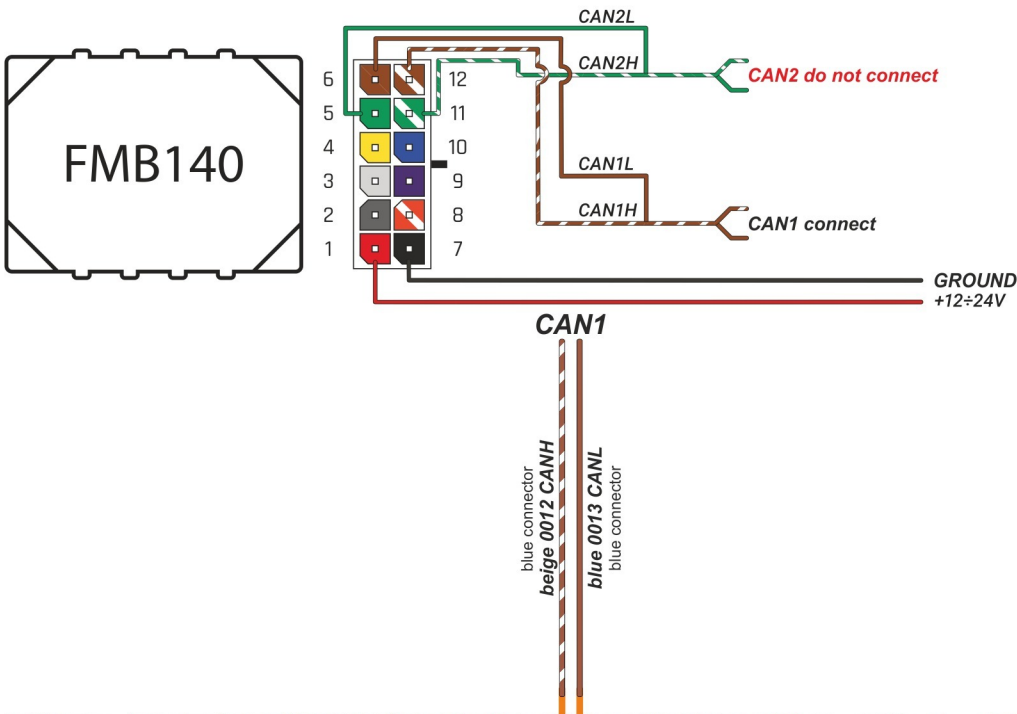

Brand, Model	Device: <b>FMB140 LV-CAN</b>	Year:	Rev.:
<b>RENAULT PREMIUM DCi (622)</b>		<b>2003→</b>	<b>02</b>
Version:	program №: <b>11223</b> from: <b>2017-09-01</b>		

## General parameters:

- Vehicle mileage - (counted)
- Total fuel consumption
- Engine speed (RPM)
- Engine temperature
- Vehicle speed
- Acceleration pedal position