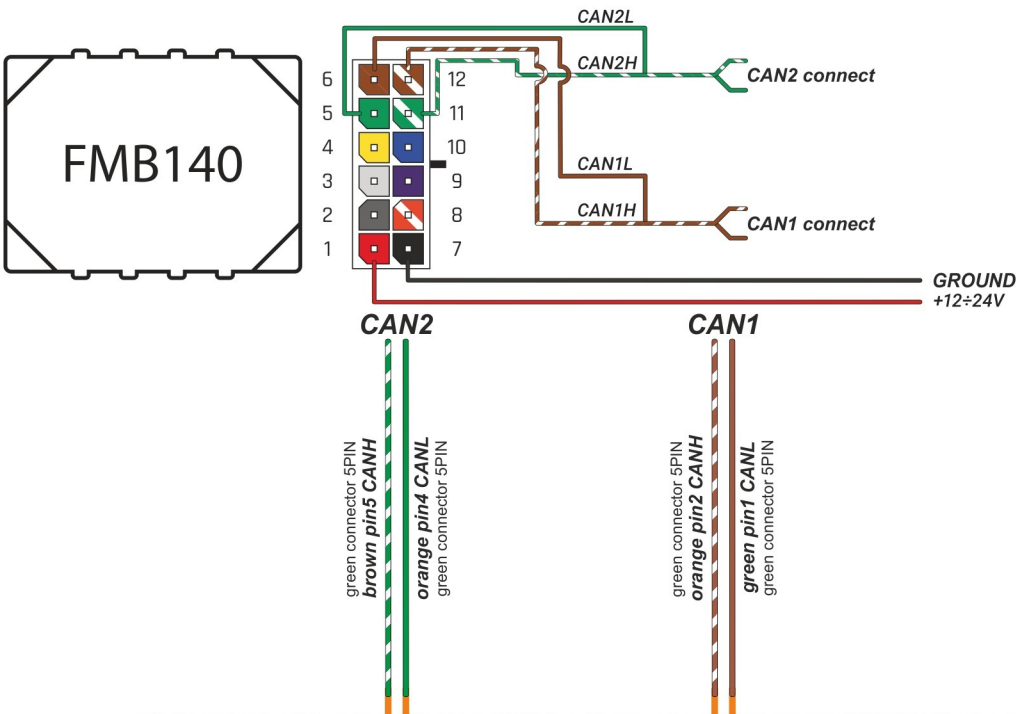

Brand, Model	Device: FMB140 LV-CAN	Year:	Rev.:
RENAULT MIDLUM DXi (644)		2007→	04
Version:	program №: 11418 from: 2017-09-01		

Flags:

Attention: - parameter is not available using the contactless reader.

Ignition

General parameters:

Attention: - parameter is not available using the contactless reader.

- | | | |
|---|-------------------------------|---|
| <input type="checkbox"/> ● Total mileage of the vehicle (dashboard) | ● Vehicle mileage - (counted) | <input type="checkbox"/> ● Total fuel consumption |
| <input type="checkbox"/> ● Fuel level (in percent) | ● Engine speed (RPM) | <input type="checkbox"/> ● Engine temperature |
| ● Vehicle speed | ● Acceleration pedal position | |