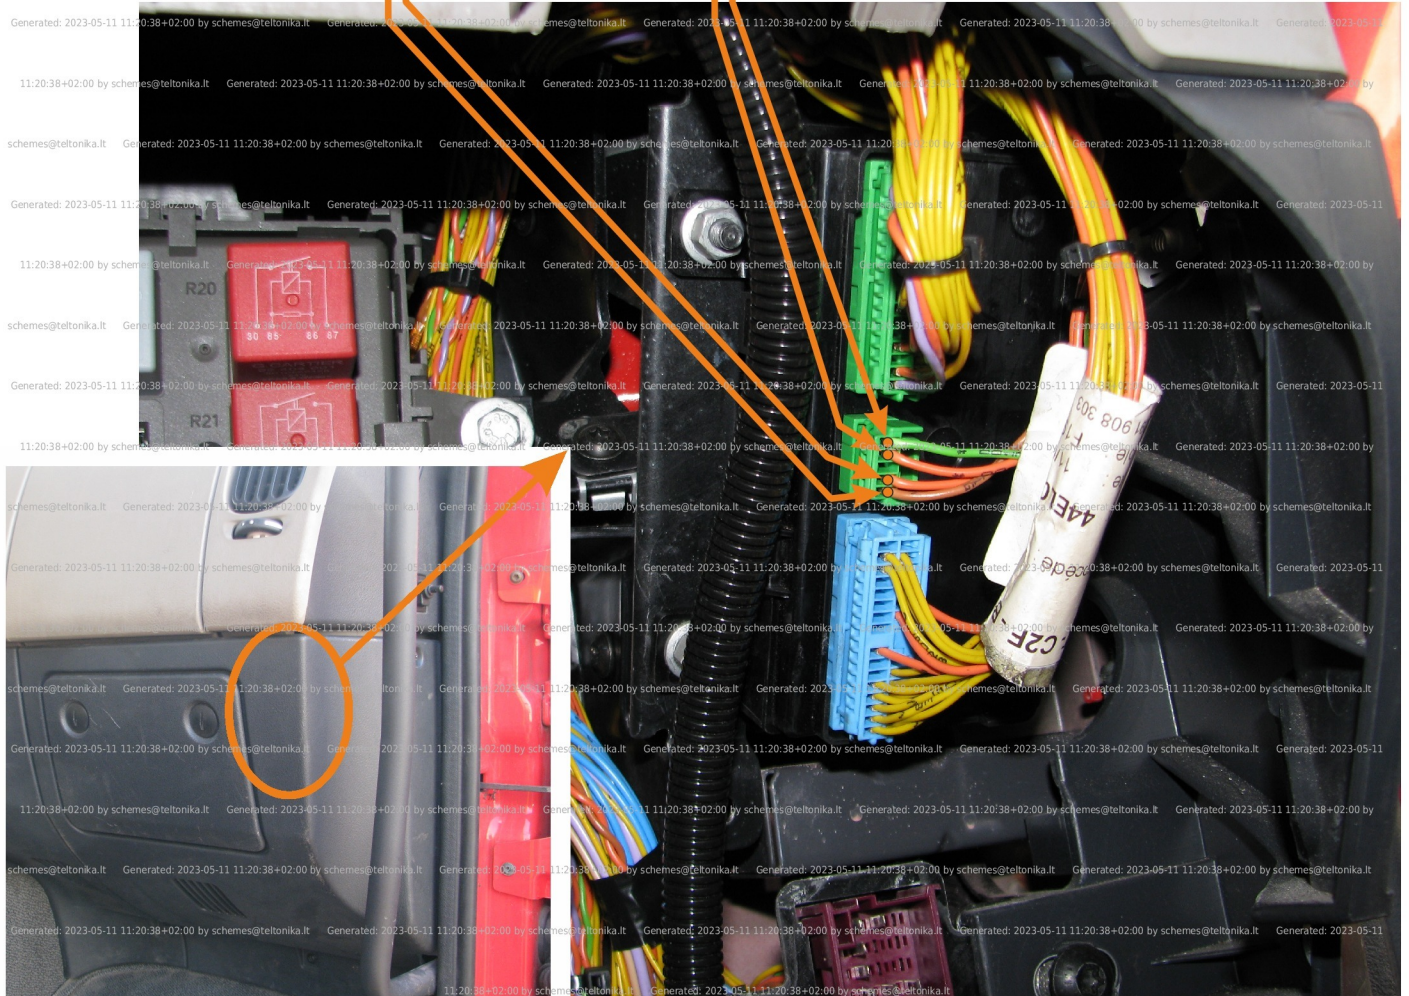

Brand, Model	Device: FMB140 LV-CAN	Year:	Rev.:
RENAULT MIDLUM DXi (644)		2007→	04
Version:	program №: 11418 from: 2017-09-01		

Flags:

Attention: - parameter is not available using the contactless reader.

Ignition

General parameters:

Attention: - parameter is not available using the contactless reader.

- | | | |
|---|-------------------------------|---|
| <input type="checkbox"/> ● Total mileage of the vehicle (dashboard) | ● Vehicle mileage - (counted) | <input type="checkbox"/> ● Total fuel consumption |
| <input type="checkbox"/> ● Fuel level (in percent) | ● Engine speed (RPM) | <input type="checkbox"/> ● Engine temperature |
| ● Vehicle speed | ● Acceleration pedal position | |