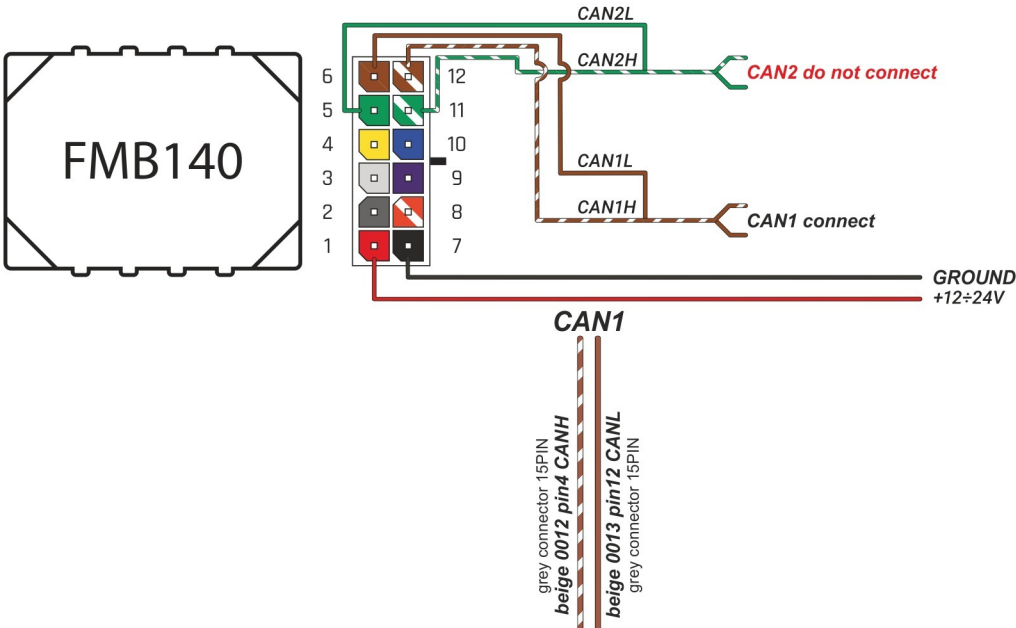

Brand, Model	Device: <b>FMB140 LV-CAN</b>	Year:	Rev.:
<b>RENAULT MIDLUM DCi</b>		<b>2002→</b>	<b>02</b>
Version:	program №: <b>11223</b> from: <b>2017-09-01</b>		

## General parameters:

- Vehicle mileage - (counted)
- Engine speed (RPM)
- Engine temperature
- Vehicle speed
- Acceleration pedal position