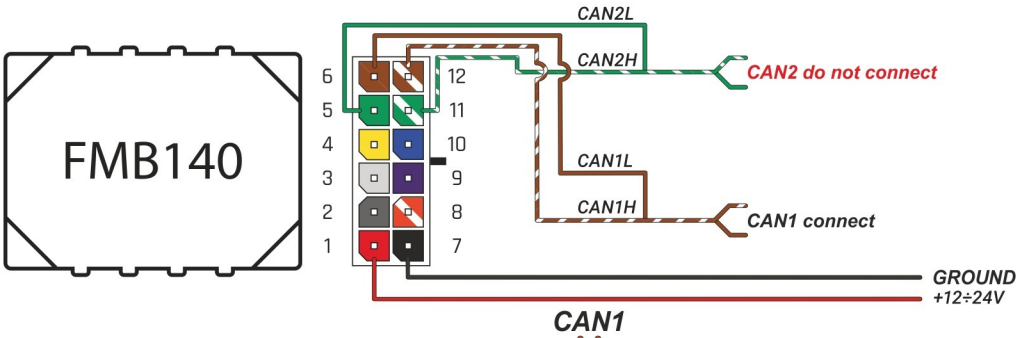

Brand, Model	Device: FMB140 LV-CAN	Year:	Rev.:
RENAULT MEGANE III		2009→	05
Version: with and without Keyless System		program №: 11182 from: 2017-09-01	

CAN1

diagnostic connector or
grey connector "B" 40PIN
green pin21 CANL

white pin24 CANH
diagnostic connector
or grey connector "B" 40PIN

Flags:

Ignition

Front left door

Front right door

Rear left door

Rear right door

Trunk cover