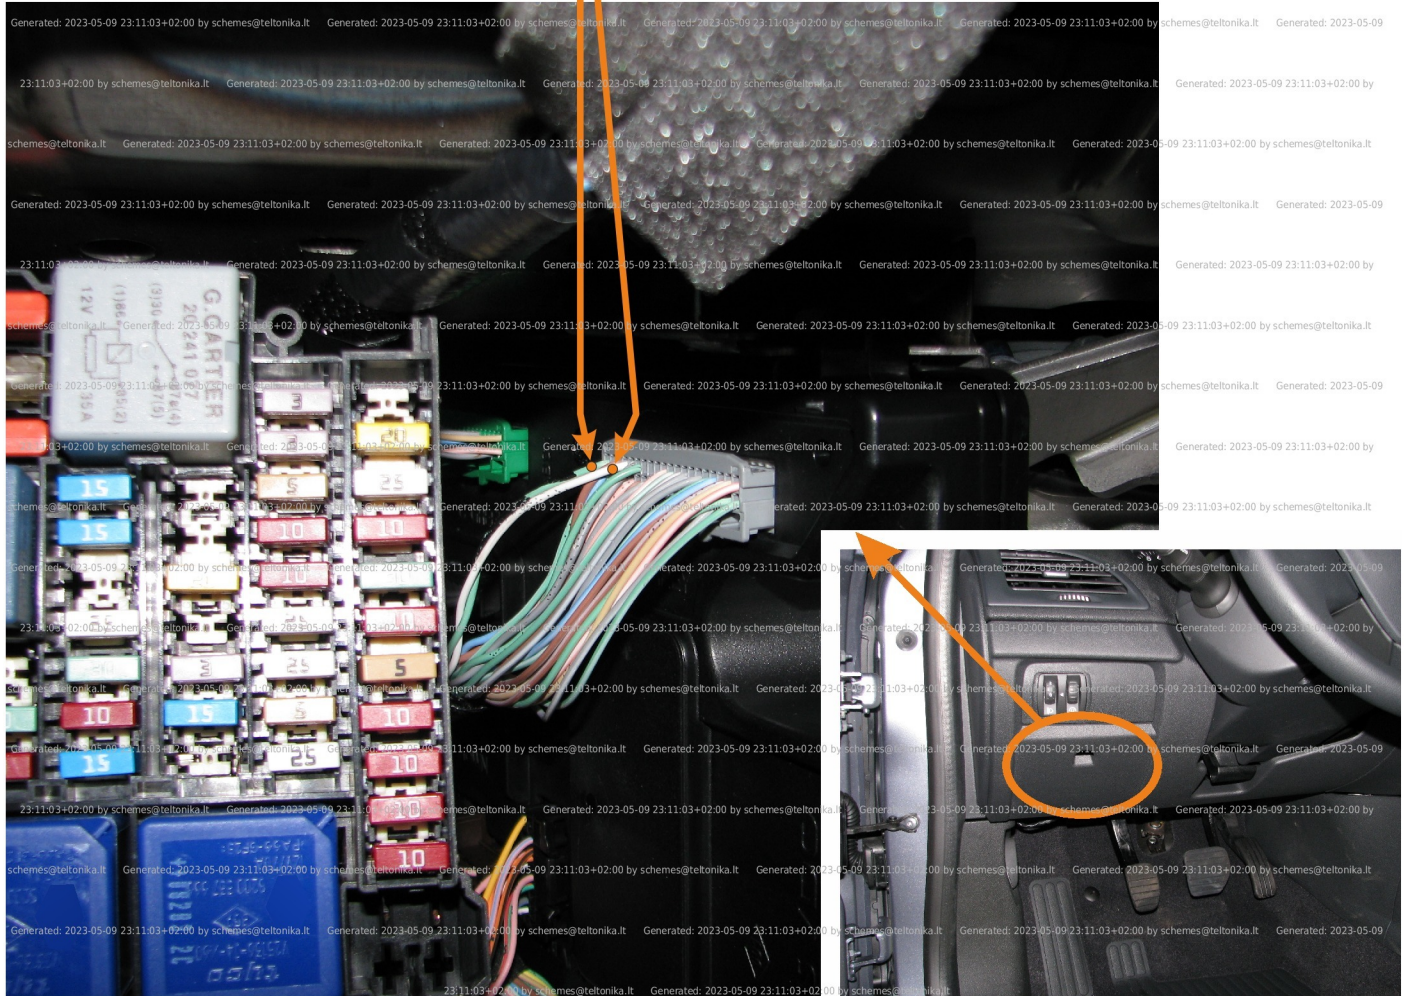

Brand, Model	Device: FMB140 LV-CAN	Year:	Rev.:
RENAULT MEGANE III		2009→	05
Version: with and without Keyless System		program №: 11182 from: 2017-09-01	

CAN1

diagnostic connector or
grey connector "B" 40PIN
green pin21 CANL

white pin24 CANH
diagnostic connector
or grey connector "B" 40PIN

Flags:

Ignition

Front left door

Front right door

Rear left door

Rear right door

Trunk cover

General parameters:

- Total mileage of the vehicle (dashboard)
- Vehicle mileage - (counted)
- Total fuel consumption - (counted)
- Fuel level (in liters)
- Engine speed (RPM)
- Engine temperature
- Vehicle speed
- Acceleration pedal position