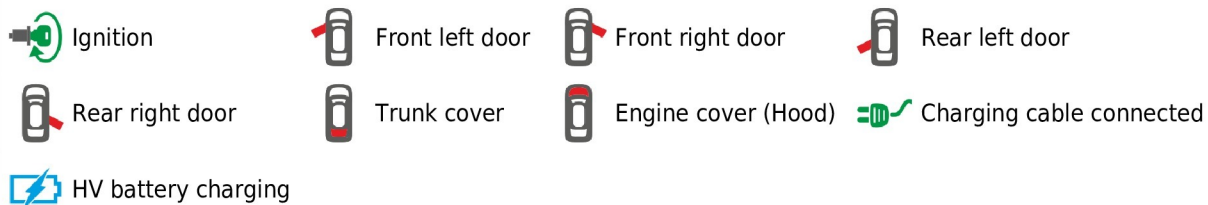

Flags:

General parameters:

- Total mileage of the vehicle (dashboard)
- Vehicle mileage - (counted)
- Vehicle speed
- Acceleration pedal position
- HV battery level