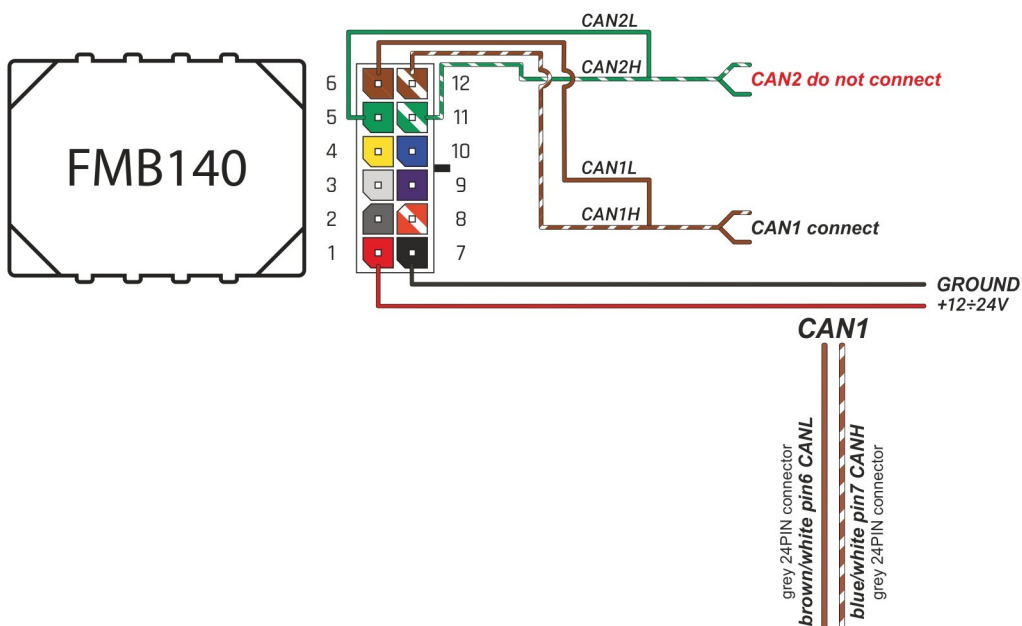

Brand, Model	Device: <b>FMB140 LV-CAN</b>	Year:	Rev.:
<b>RENAULT MEGANE E-TECH (Electric)</b>		<b>2022→</b>	<b>02</b>
Version: <b>with and without Keyless System</b>		program №: <b>14366</b> from: <b>2023-02-01</b>	

## General parameters:

- Total mileage of the vehicle (dashboard)
- Vehicle mileage - (counted)
- Vehicle speed
- Acceleration pedal position
- HV battery level