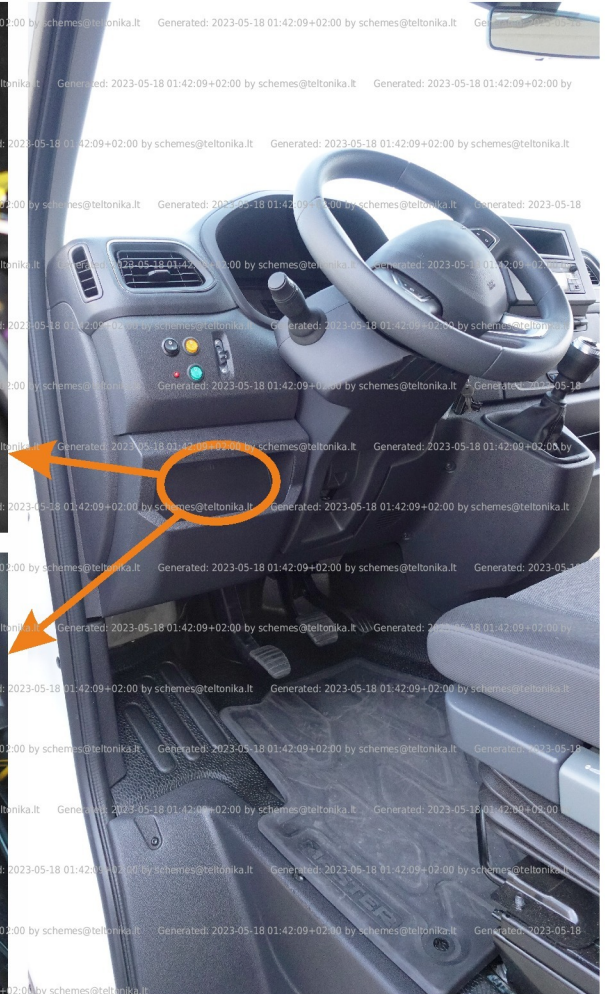

Brand, Model	Device: <b>FMB140 LV-CAN</b>	Year:	Rev.:
<b>RENAULT MASTER (EURO 6)</b>		<b>2022→</b>	<b>00</b>
Version:	program №: <b>14319</b> from: <b>2022-08-17</b>		

## Flags:

Ignition

Front left door

Front right door

Rear right door

Trunk cover

## General parameters:

- Total mileage of the vehicle (dashboard)
- Vehicle mileage - (counted)
- Total fuel consumption - (counted)
- Fuel level (in liters)
- Engine speed (RPM)
- Engine temperature
- Vehicle speed
- Acceleration pedal position