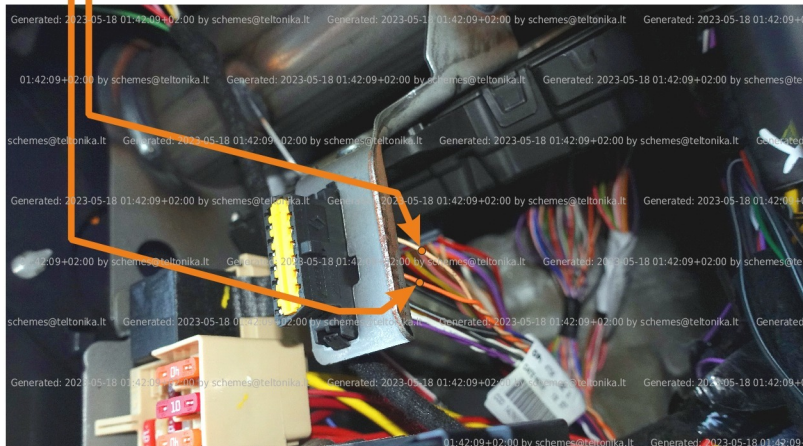

Brand, Model	Device: <b>FMB140 LV-CAN</b>	Year:	Rev.:
<b>RENAULT MASTER (EURO 6)</b>		<b>2022→</b>	<b>00</b>
Version:	program №: <b>14319</b> from: <b>2022-08-17</b>		

## Flags:

Ignition

Front left door

Front right door

Rear right door

Trunk cover

## General parameters:

- Total mileage of the vehicle (dashboard)
- Vehicle mileage - (counted)
- Total fuel consumption - (counted)
- Fuel level (in liters)
- Engine speed (RPM)
- Engine temperature
- Vehicle speed
- Acceleration pedal position