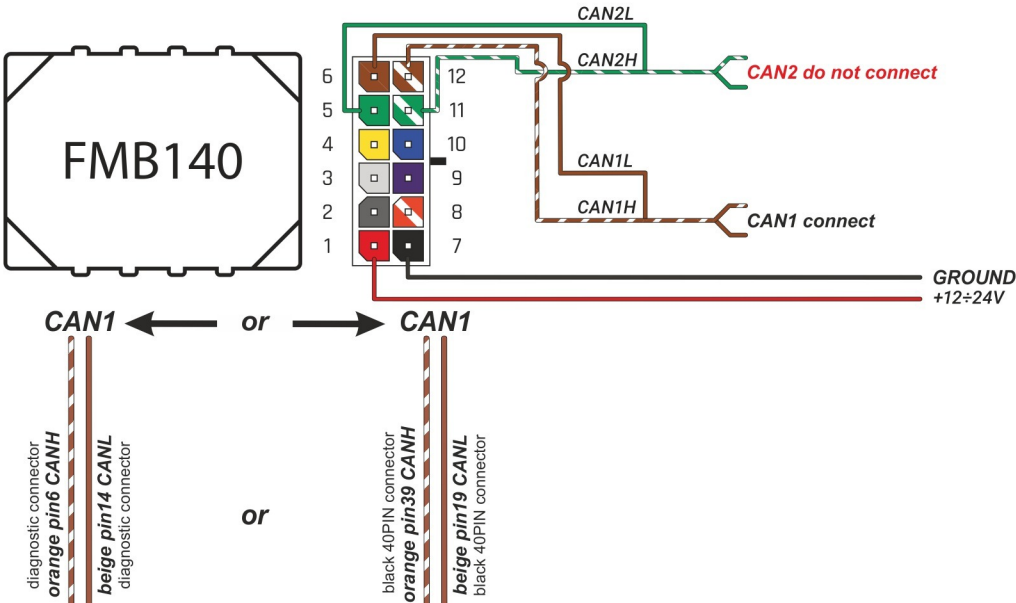

Brand, Model	Device: <b>FMB140 LV-CAN</b>	Year:	Rev.:
<b>RENAULT MASTER (EURO 6)</b>		<b>2022→</b>	<b>00</b>
Version:	program №: <b>14319</b> from: <b>2022-08-17</b>		

## Flags:

Ignition

Front left door

Front right door

Rear right door

Trunk cover

## General parameters:

- Total mileage of the vehicle (dashboard)
- Vehicle mileage - (counted)
- Total fuel consumption - (counted)
- Fuel level (in liters)
- Engine speed (RPM)
- Engine temperature
- Vehicle speed
- Acceleration pedal position