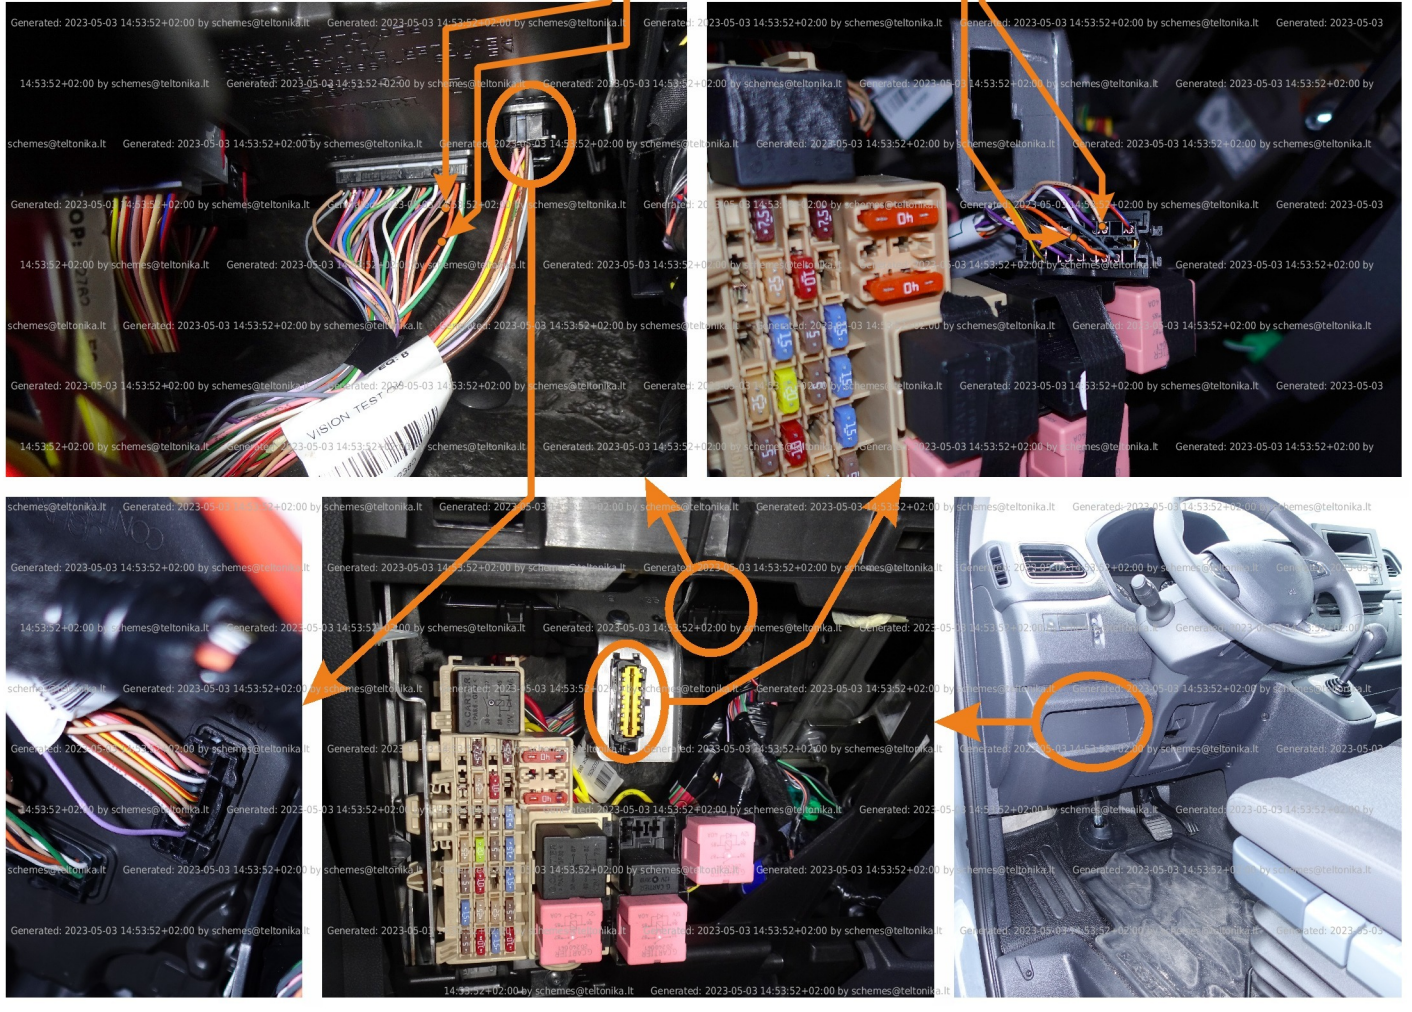

Brand, Model	Device: FMB140 LV-CAN	Year:	Rev.:
RENAULT MASTER (EURO 6)		2020→	03
Version:	program №: 12923 from: 2021-05-19		

Flags:

General parameters:

- Total mileage of the vehicle (dashboard)
- Vehicle mileage - (counted)
- Total fuel consumption - (counted)
- Fuel level (in liters)
- Engine speed (RPM)
- Engine temperature
- Vehicle speed
- Acceleration pedal position