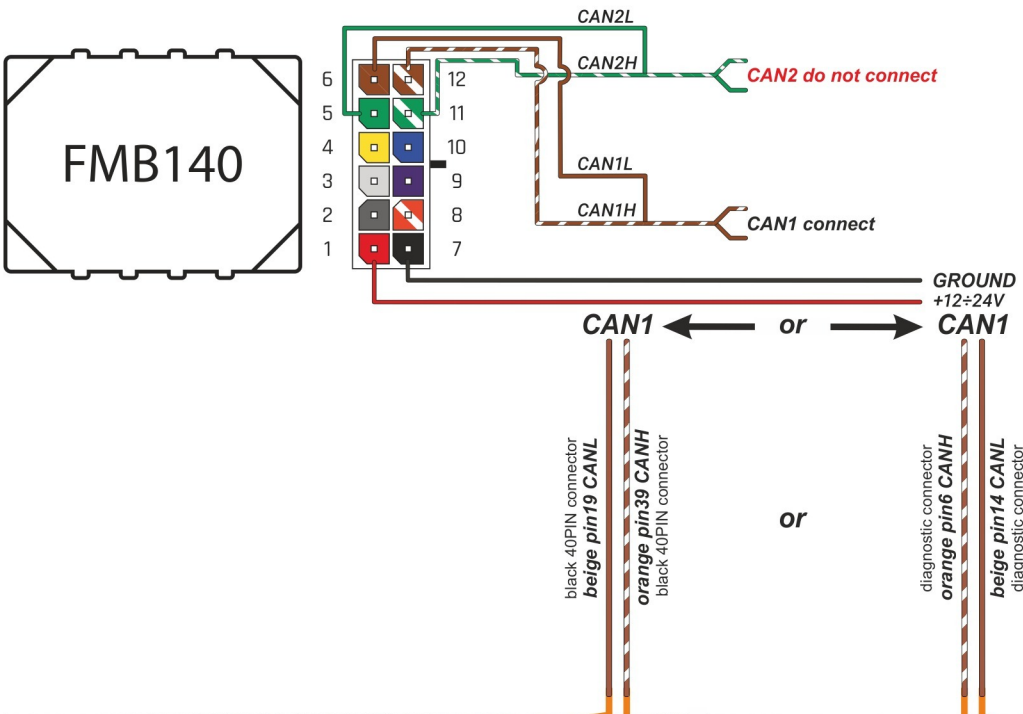

Brand, Model	Device: FMB140 LV-CAN	Year:	Rev.:
RENAULT MASTER (EURO 6)		2020→	03
Version:	program №: 12923 from: 2021-05-19		

Flags:

General parameters:

- Total mileage of the vehicle (dashboard)
- Vehicle mileage - (counted)
- Total fuel consumption - (counted)
- Fuel level (in liters)
- Engine speed (RPM)
- Engine temperature
- Vehicle speed
- Acceleration pedal position