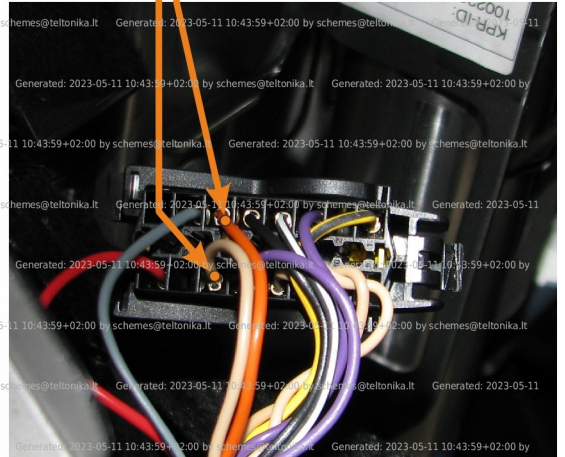

Brand, Model	Device: FMB140 LV-CAN	Year:	Rev.:
RENAULT MASTER (EURO 5)		2010→	04
Version:	program №: 11436 from: 2021-06-02		

Flags:

General parameters:

- Total mileage of the vehicle (dashboard)
- Vehicle mileage - (counted)
- Total fuel consumption - (counted)
- Fuel level (in liters)
- Engine speed (RPM)
- Engine temperature
- Vehicle speed
- Acceleration pedal position