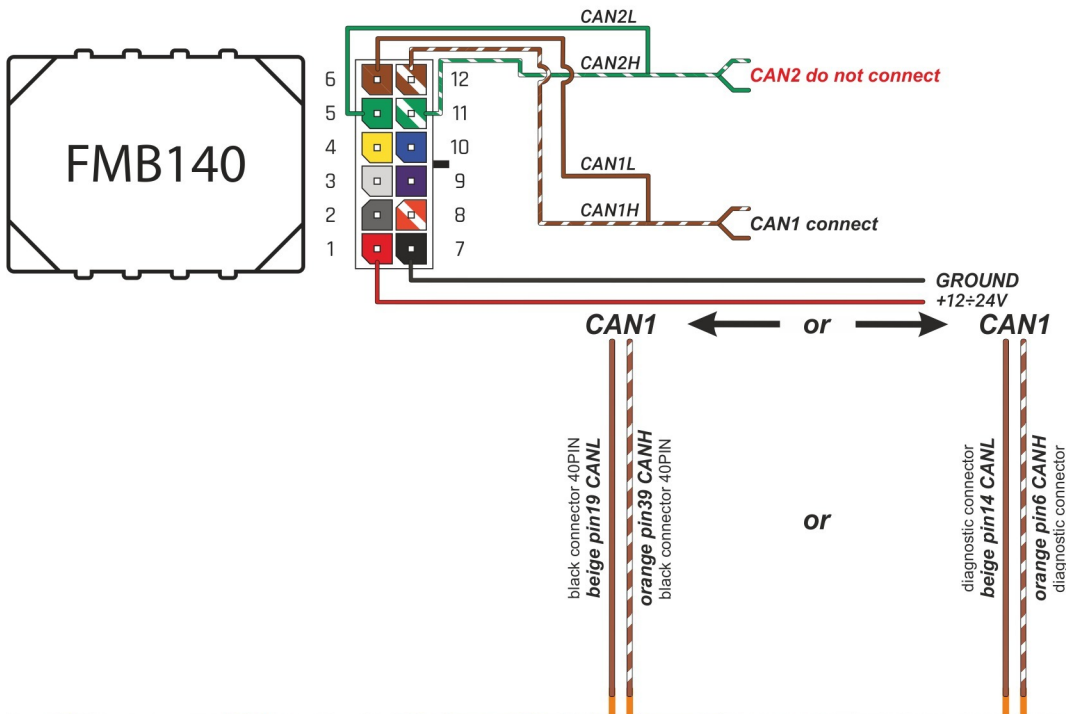

Brand, Model	Device: FMB140 LV-CAN	Year:	Rev.:
RENAULT MASTER (EURO 5)		2010→	04
Version:	program №: 11436 from: 2021-06-02		

Flags:

General parameters:

- Total mileage of the vehicle (dashboard)
- Vehicle mileage - (counted)
- Total fuel consumption - (counted)
- Fuel level (in liters)
- Engine speed (RPM)
- Engine temperature
- Vehicle speed
- Acceleration pedal position