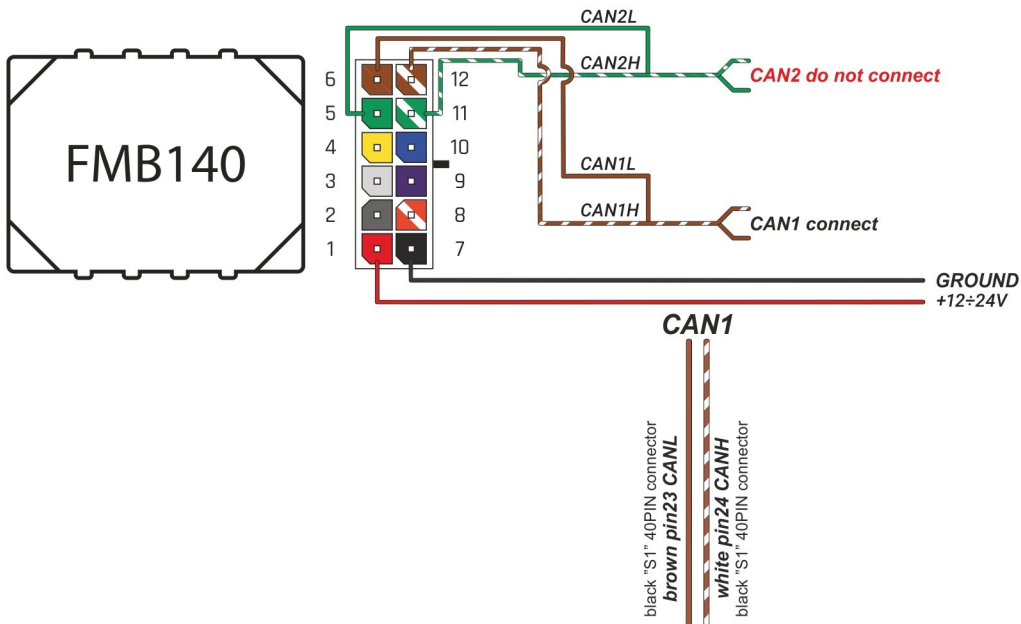

Brand, Model	Device: <b>FMB140 LV-CAN</b>	Year:	Rev.:
<b>RENAULT LOGAN MCV II</b>		<b>2013→</b>	<b>04</b>
Version:	program №: <b>11574</b> from: <b>2017-09-01</b>		

## Flags:

Ignition

Front left door

Front right door

Rear left door

Rear right door

Trunk cover

## General parameters:

Attention:  - parameter is not available using the contactless reader.

- Total mileage of the vehicle (dashboard)
- Vehicle mileage - (counted)
- Total fuel consumption - (counted)
- Fuel level (in liters)
- Engine speed (RPM)
- Engine temperature
- Vehicle speed
- Acceleration pedal position