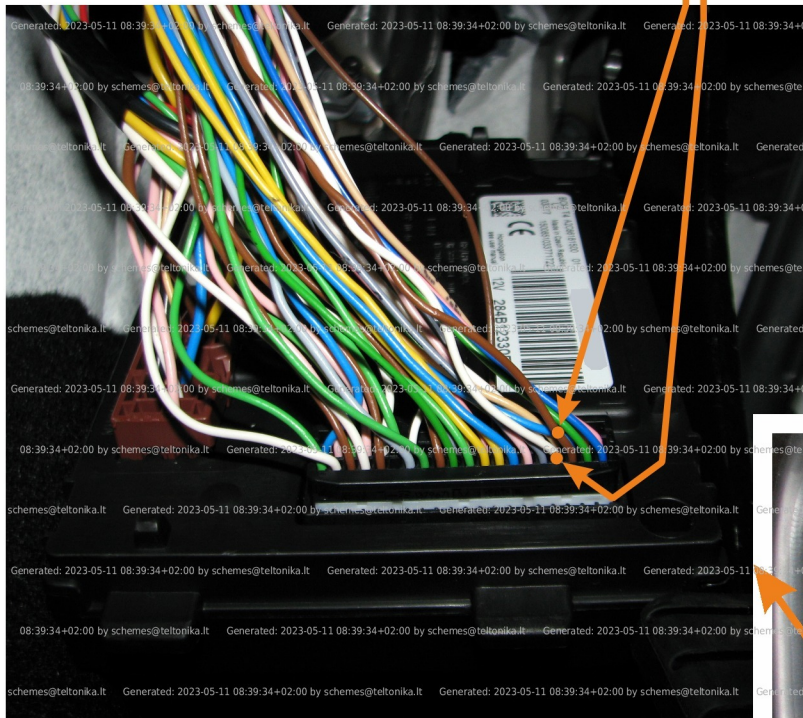

Brand, Model	Device: <b>FMB140 LV-CAN</b>	Year:	Rev.:
<b>RENAULT LOGAN MCV II</b>		<b>2013→</b>	<b>04</b>
Version:	program №: <b>11574</b> from: <b>2017-09-01</b>		

## Flags:

Ignition

Front left door

Front right door

Rear left door

Rear right door

Trunk cover

## General parameters:

Attention:  - parameter is not available using the contactless reader.

- Total mileage of the vehicle (dashboard)
- Vehicle mileage - (counted)
- Total fuel consumption - (counted)
- Fuel level (in liters)
- Engine speed (RPM)
- Engine temperature
- Vehicle speed
- Acceleration pedal position