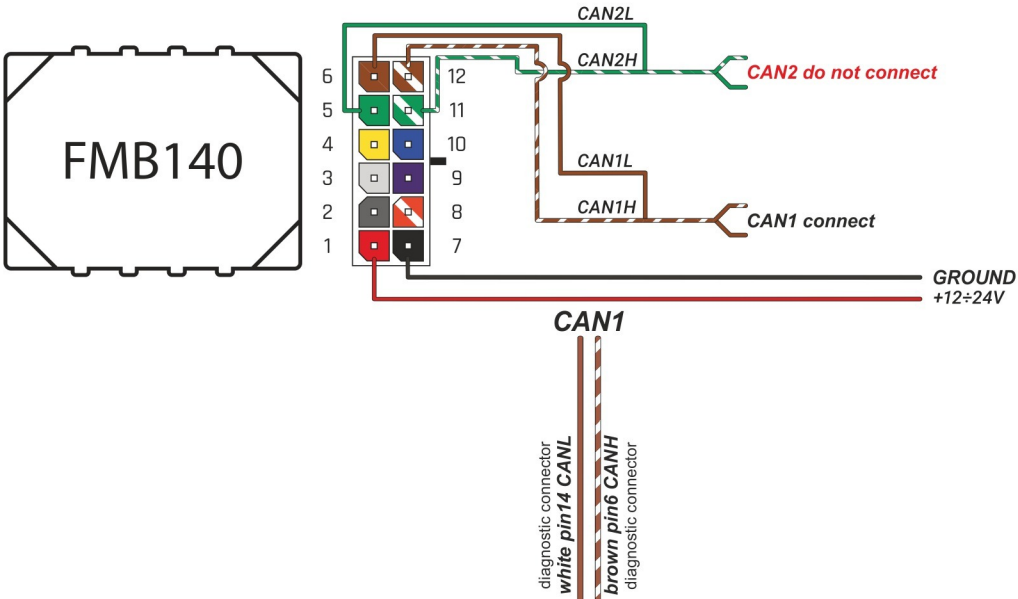

Brand, Model	Device: FMB140 LV-CAN	Year:	Rev.:
RENAULT LOGAN		2013→	04
Version:	program №: 11574 from: 2017-09-01		

Flags:

Ignition

Front left door

Front right door

Rear left door

Rear right door

Trunk cover

General parameters:

Attention: - parameter is not available using the contactless reader.

- Total mileage of the vehicle (dashboard)
- Vehicle mileage - (counted)
- Total fuel consumption - (counted)
- Fuel level (in liters)
- Engine speed (RPM)
- Engine temperature
- Vehicle speed
- Acceleration pedal position