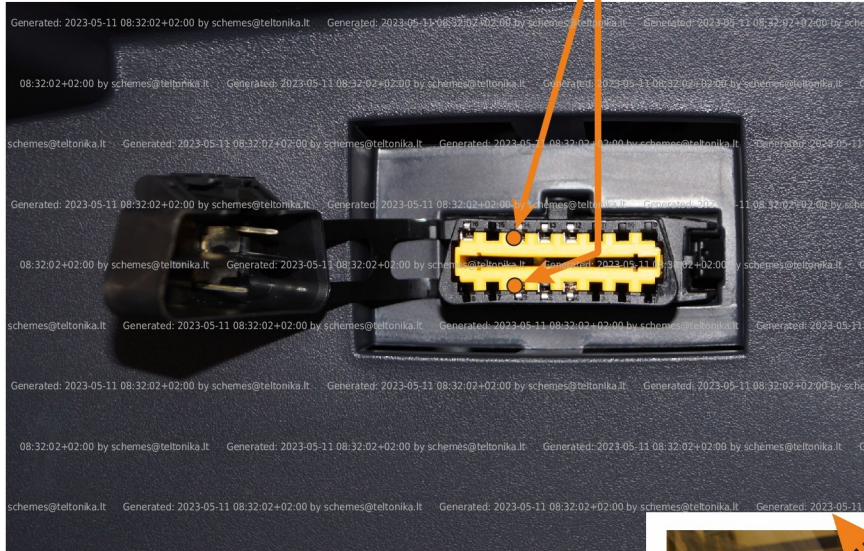

Brand, Model	Device: FMB140 LV-CAN	Year:	Rev.:
RENAULT LOGAN		2013→	04
Version:	program №: 11574 from: 2017-09-01		

Flags:

Ignition

Front left door

Front right door

Rear left door

Rear right door

Trunk cover

General parameters:

Attention: - parameter is not available using the contactless reader.

- Total mileage of the vehicle (dashboard)
- Vehicle mileage - (counted)
- Total fuel consumption - (counted)
- Fuel level (in liters)
- Engine speed (RPM)
- Engine temperature
- Vehicle speed
- Acceleration pedal position