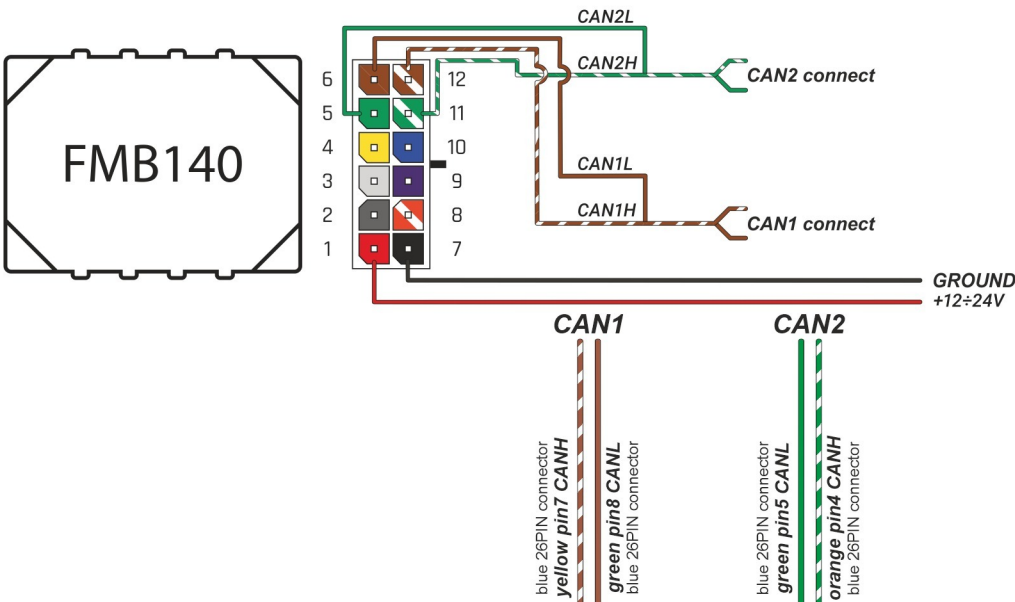

Brand, Model	Device: FMB140 LV-CAN	Year:	Rev.:
RENAULT K (EURO 6)		2018→	06
Version:	program №: 12672 from: 2022-01-11		

Flags:

General parameters:

- Total mileage of the vehicle (dashboard)
- Vehicle mileage - (counted)
- Total fuel consumption
- Total fuel consumption - (counted)
- Fuel level (in percent)
- Engine speed (RPM)
- Engine temperature
- Vehicle speed
- Acceleration pedal position