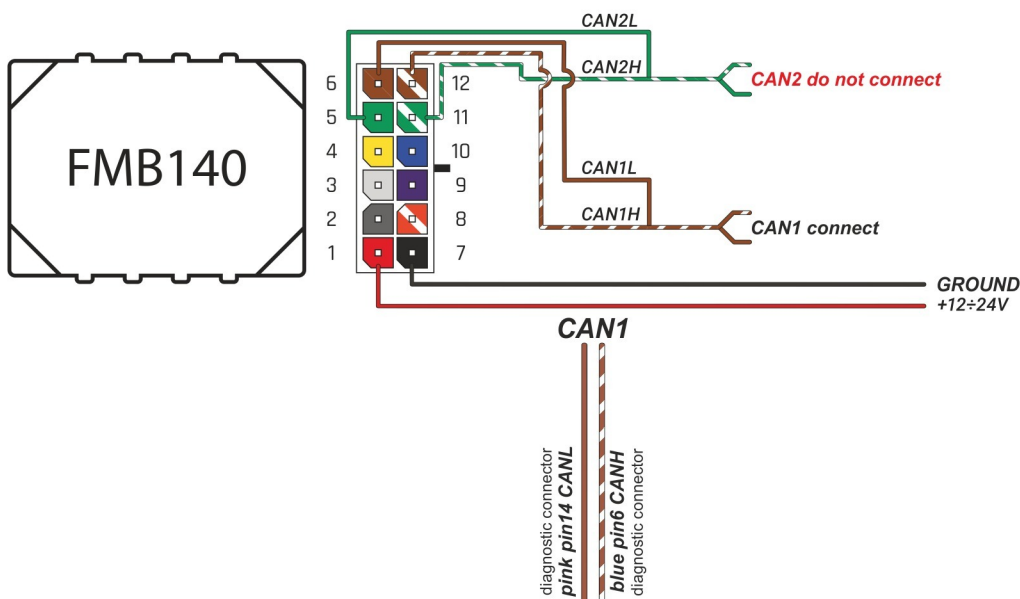

Brand, Model	Device: FMB140 LV-CAN	Year:	Rev.:
RENAULT KOLEOS		2008→	04
Version: with and without Keyless System		program №: 11443 from: 2021-09-09	

Flags:

General parameters:

- Total mileage of the vehicle (dashboard)
- Fuel level (in liters)
- Vehicle speed
- Vehicle mileage - (counted)
- Engine speed (RPM)
- Total fuel consumption - (counted)
- Engine temperature