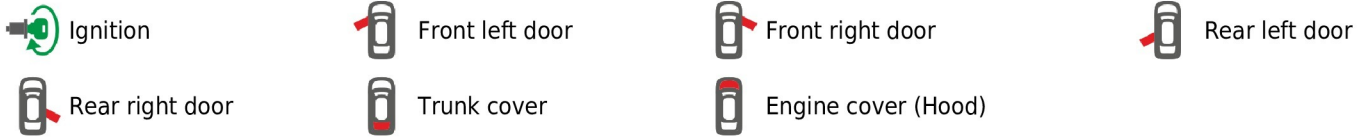

Brand, Model	Device: FMB140 LV-CAN	Year:	Rev.:
RENAULT KAPTUR		2016→	02
Version:	program №: 12159 from: 2017-11-15		

CAN1
diagnostic connector
white pin6 CANH
green pin14 CANL
diagnostic connector

Flags:

General parameters:

- Total mileage of the vehicle (dashboard)
- Fuel level (in liters)
- Vehicle speed
- Vehicle mileage - (counted)
- Engine speed (RPM)
- Acceleration pedal position
- Total fuel consumption - (counted)
- Engine temperature