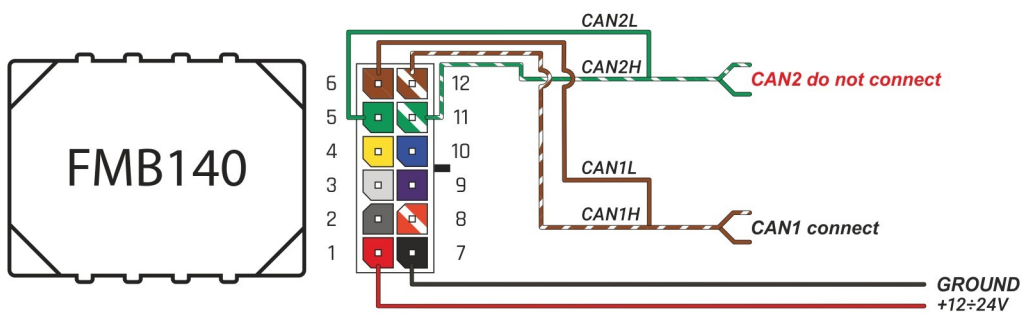

Brand, Model	Device: FMB140 LV-CAN	Year:	Rev.:
RENAULT KAPTUR		2016→	02
Version:	program №: 12159 from: 2017-11-15		

CAN1
diagnostic connector
white pin6 CANH
green pin14 CANL
diagnostic connector

Flags:

General parameters:

- Total mileage of the vehicle (dashboard)
- Fuel level (in liters)
- Vehicle speed
- Vehicle mileage - (counted)
- Engine speed (RPM)
- Acceleration pedal position
- Total fuel consumption - (counted)
- Engine temperature