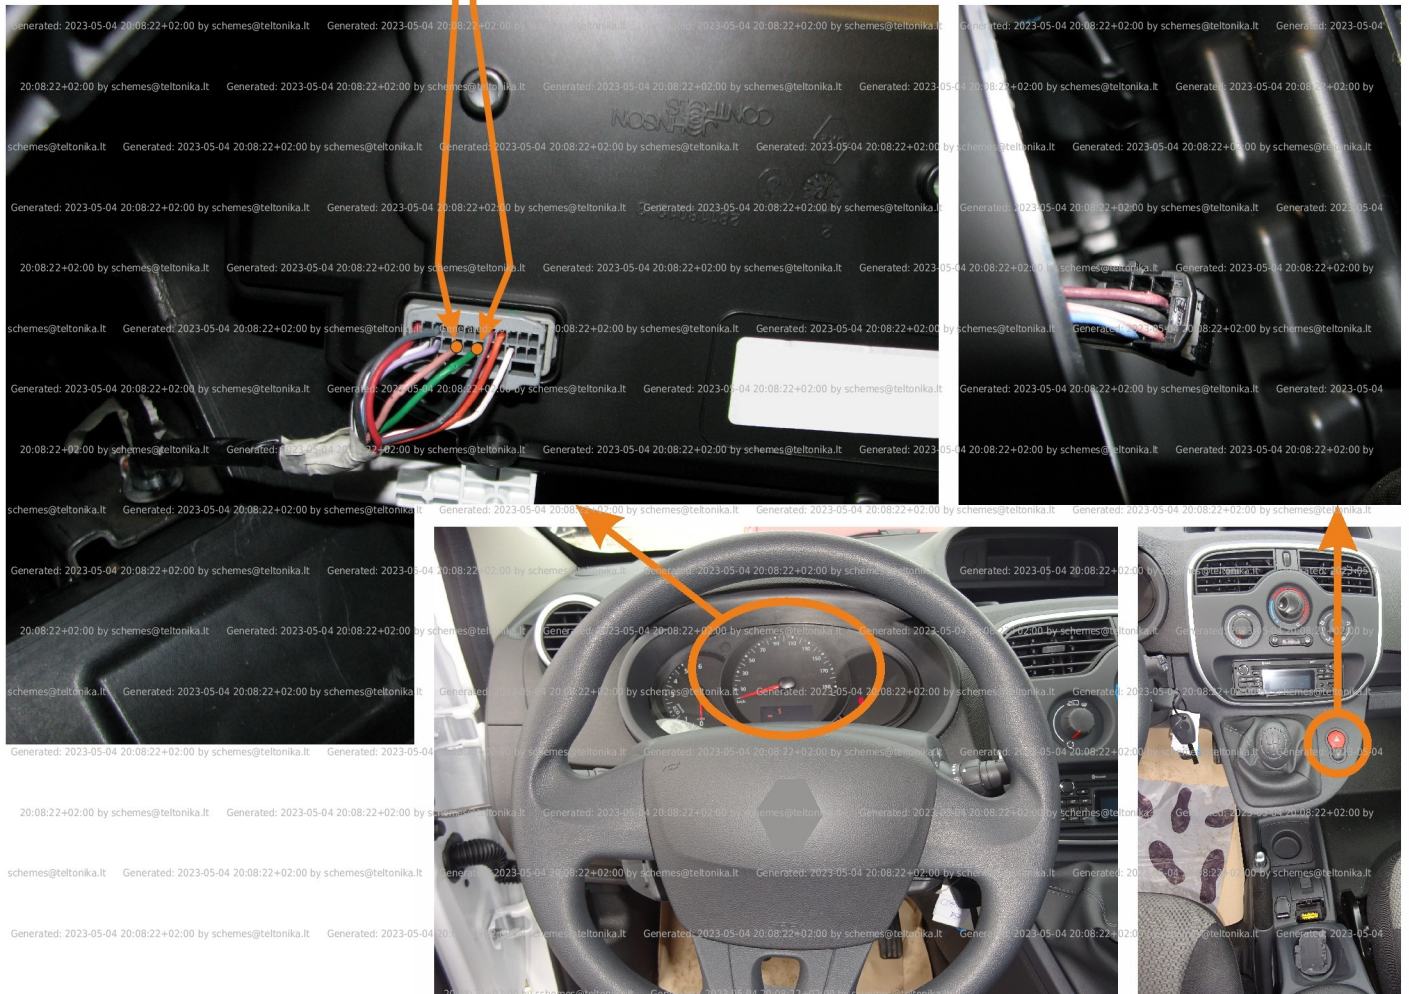

Brand, Model	Device: FMB140 LV-CAN	Year:	Rev.:
RENAULT KANGOO MAXI		2017→	03
Version:	program №: 12249 from: 2023-01-27		

Flags:

Ignition

Front left door

Front right door

Rear left door

Rear right door

Trunk cover

General parameters:

- Vehicle mileage - (counted)
- Total fuel consumption - (counted)
- Fuel level (in liters)
- Engine speed (RPM)
- Engine temperature
- Vehicle speed
- Acceleration pedal position