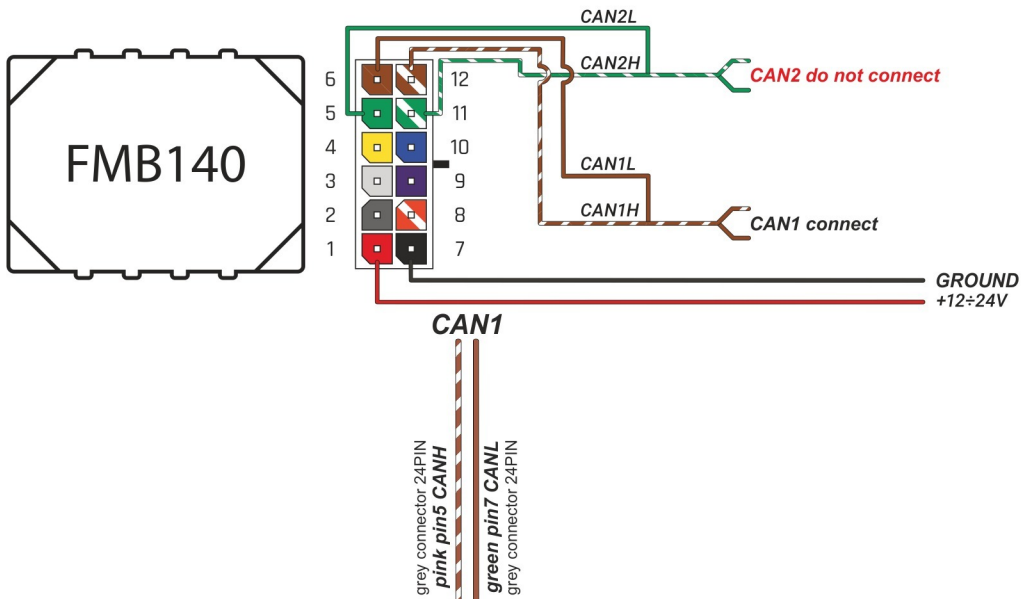

Brand, Model	Device: FMB140 LV-CAN	Year:	Rev.:
RENAULT KANGOO MAXI		2017→	03
Version:	program №: 12249 from: 2023-01-27		

Flags:

Ignition

Front left door

Front right door

Rear left door

Rear right door

Trunk cover

General parameters:

- Vehicle mileage - (counted)
- Total fuel consumption - (counted)
- Fuel level (in liters)
- Engine speed (RPM)
- Engine temperature
- Vehicle speed
- Acceleration pedal position