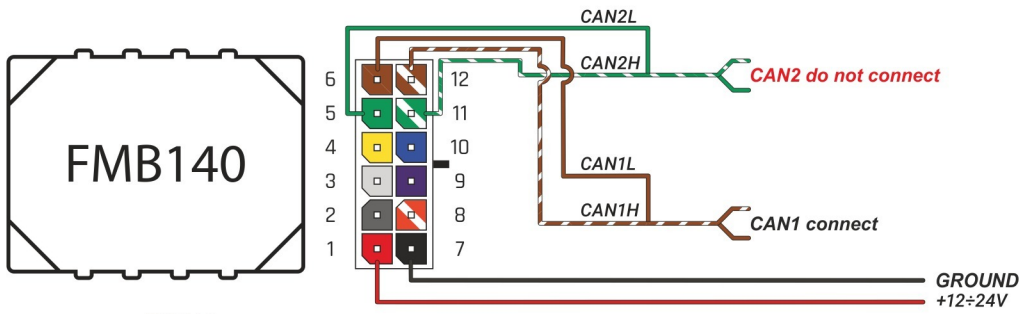

Brand, Model	Device: FMB140 LV-CAN	Year:	Rev.:
RENAULT KANGOO E-TECH (Electric) (Keyless)		2023→	10
Version: with Keyless System	program №: 14681 from: 2023-04-12		

CAN1
 grey 40PIN connector
 green/red pin26 CANH
 white pin27 CANL
 grey 40PIN connector

Flags:

General parameters:

- Total mileage of the vehicle (dashboard)
- Vehicle mileage - (counted)
- Vehicle speed
- Acceleration pedal position
- HV battery level