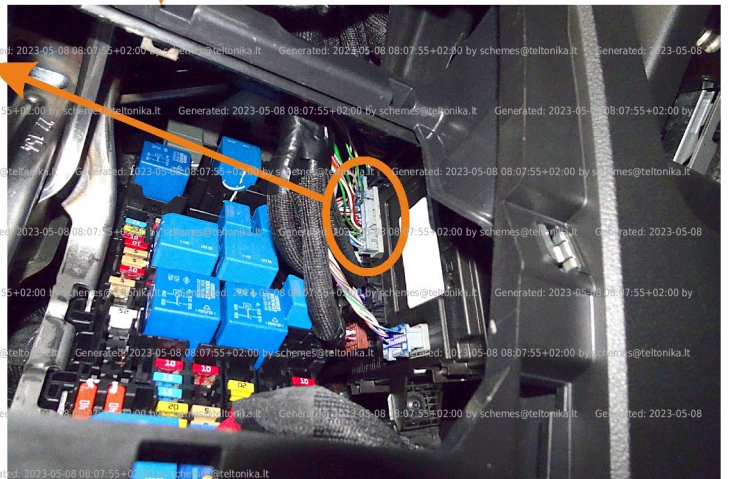

Brand, Model	Device: FMB140 LV-CAN	Year:	Rev.:
RENAULT KANGOO E-TECH (Electric) (Keyless)		2023→	10
Version: with Keyless System	program №: 14681 from: 2023-04-12		

CAN1
 grey 40PIN connector
 green/red pin26 CANH
 white pin27 CANL
 grey 40PIN connector

Flags:

General parameters:

- Total mileage of the vehicle (dashboard)
- Vehicle mileage - (counted)
- Vehicle speed
- Acceleration pedal position
- HV battery level