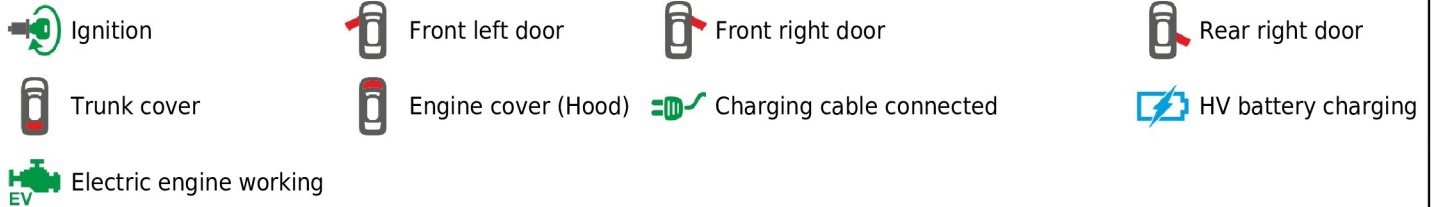

Brand, Model	Device: FMB140 LV-CAN	Year:	Rev.:
RENAULT KANGOO E-TECH (Electric) (Keyless)		2023→	10
Version: with Keyless System	program №: 14681 from: 2023-04-12		

CAN1
 grey 40PIN connector
 green/red pin26 CANH
 white pin27 CANL
 grey 40PIN connector

Flags:

General parameters:

- Total mileage of the vehicle (dashboard)
- Vehicle mileage - (counted)
- Vehicle speed
- Acceleration pedal position
- HV battery level